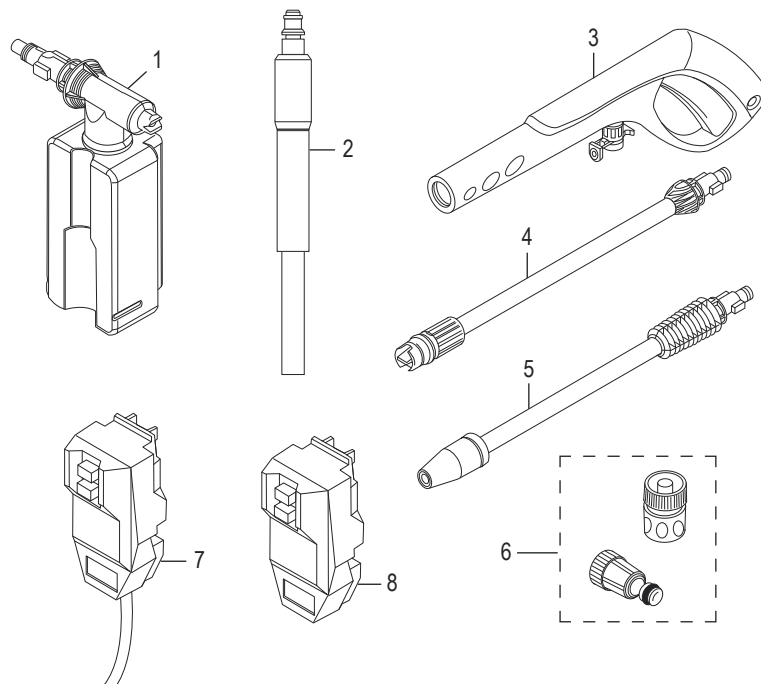

ULINE H-3046

LIGHT DUTY ELECTRIC PRESSURE WASHER

1-800-295-5510
uline.com

PRESSURE WASHER PARTS

ULINE H-3046
**LIGHT DUTY ELECTRIC
PRESSURE WASHER**

1-800-295-5510
uline.com

PRESSURE WASHER PARTS LIST

#	DESCRIPTION	QTY.	ULINE PART NO.	MFG. PART NO.
1	Grille	1	-----	3080600
2	Grille	1	-----	3080610
3	Blue Casing	1	-----	3082790
4	Door	1	-----	3081240
5	Door	1	-----	3081230
6	Box	1	-----	3080170
7	Electric Pump Assembly	1	-----	3081220
8	Base	1	-----	3082910
9	Wheel	2	-----	3080150
10	Cable Gland	1	-----	3080580
11	Handle	1	-----	3080230
12	Accessories Carrier	1	-----	3080280
13	Accessories Carrier	1	-----	3080190
14	Handle	1	-----	3080210
15	Knob	1	-----	3081060
16	Lever	1	-----	3080220
17	Plate	1	-----	3080200
18	TSS Kit	1	-----	3081280
19	Piston and Seals Kit	1	-----	3081270
20	Valves and Seals Kit	1	-----	3081290
21	Water Coupling Kit	1	H-3046-WTRKT	3082130
22	Cable	1	-----	3082360
23	Brush Kit for Motor	1	-----	3082600

ULINE H-3046

LIGHT DUTY ELECTRIC PRESSURE WASHER

1-800-295-5510
uline.com

REPLACEMENT PARTS

REPLACEMENT PARTS LIST

#	DESCRIPTION	QTY.	ULINE PART NO.	MFG. PART NO.
1	Detergent Bottle	1	-----	PW3080160
2	Hose with Quick Connect	1	H-3046-HOSE	PW50969
3	Spray Gun	1	H-3046SPRYGN	PW50968
4	Adjustable Lance/Nozzle	1	H-3046ADJNOZ	PW50975
5	Turbo Lance/Nozzle	1	H-3046TRBNOZ	PW50976
6	Garden Hose Adapter Kit	1	H-3046ADPKIT	PW909103K
7	Electric Cord with GFCI	1	-----	PW2761401110
8	GFCI Assembly	1	H-3046PLUG	PW3084330