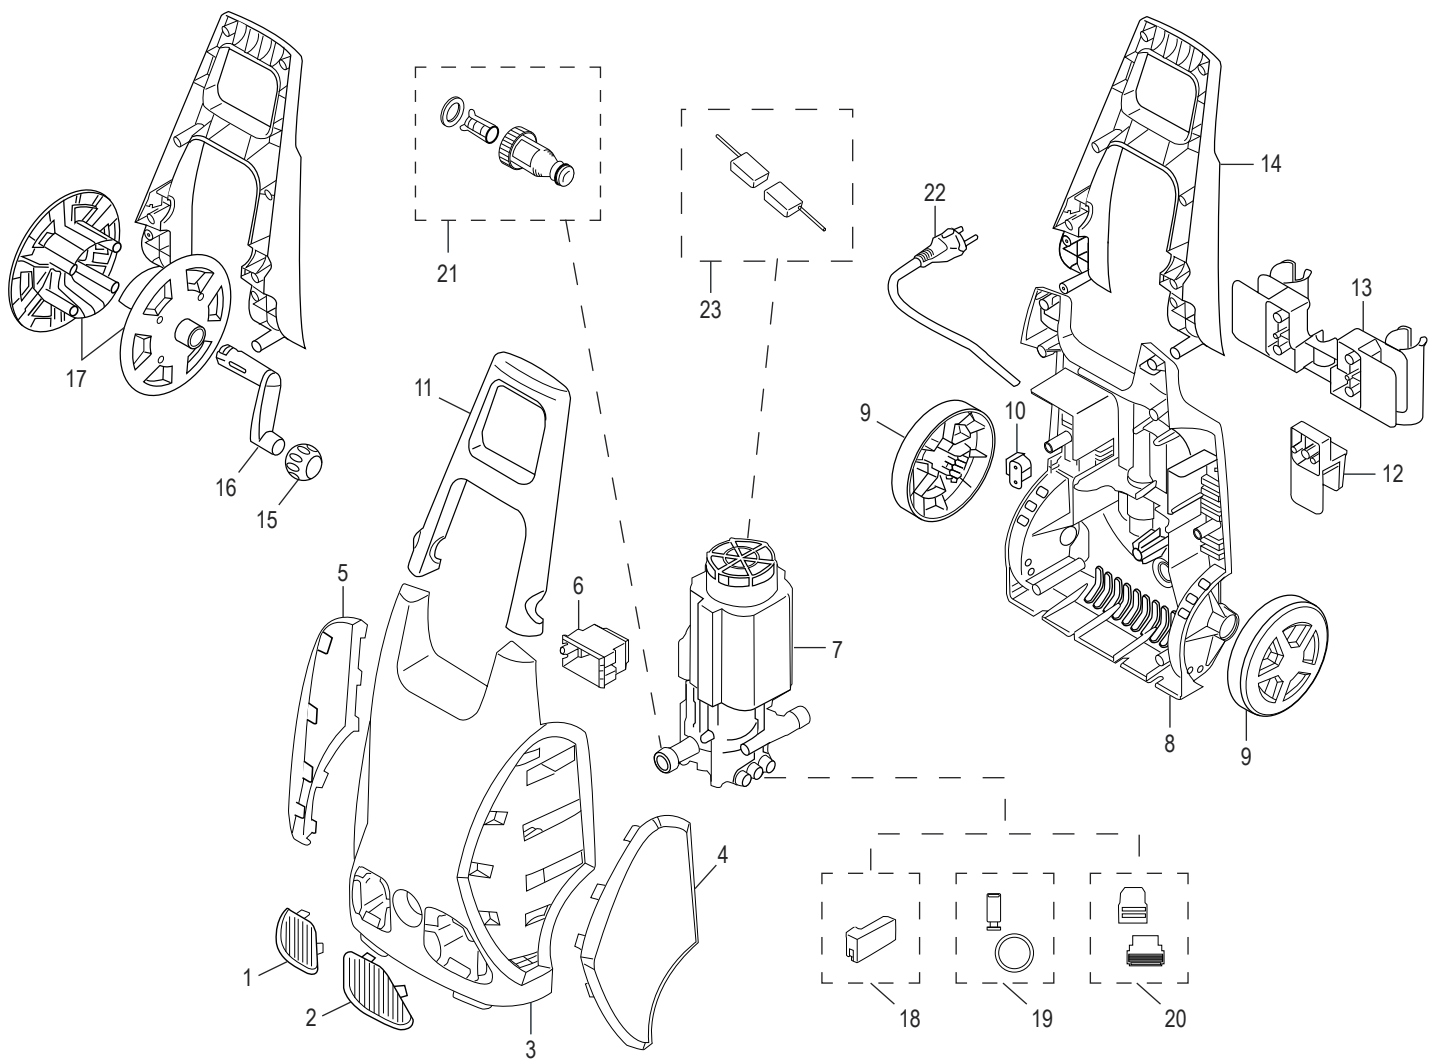

ULINE H-3046

LIGHT DUTY ELECTRIC PRESSURE WASHER

1-800-295-5510
uline.com

PRESSURE WASHER PARTS

ULINE H-3046
**LIGHT DUTY ELECTRIC
PRESSURE WASHER**

1-800-295-5510
uline.com

PRESSURE WASHER PARTS LIST

#	DESCRIPTION	QTY.	ULINE PART NO.	MFG. PART NO.
1	Grille	1	-----	3080600
2	Grille	1	-----	3080610
3	Blue Casing	1	-----	3082790
4	Door	1	-----	3081240
5	Door	1	-----	3081230
6	Box	1	-----	3080170
7	Electric Pump Assembly	1	-----	3081220
8	Base	1	-----	3082910
9	Wheel	2	-----	3080150
10	Cable Gland	1	-----	3080580
11	Handle	1	-----	3080230
12	Accessories Carrier	1	-----	3080280
13	Accessories Carrier	1	-----	3080190
14	Handle	1	-----	3080210
15	Knob	1	-----	3081060
16	Lever	1	-----	3080220
17	Plate	1	-----	3080200
18	TSS Kit	1	-----	3081280
19	Piston and Seals Kit	1	-----	3081270
20	Valves and Seals Kit	1	-----	3081290
21	Water Coupling Kit	1	H-3046-WTRKT	3082130
22	Cable	1	-----	3082360
23	Brush Kit for Motor	1	-----	3082600

ULINE H-3046

LIGHT DUTY ELECTRIC PRESSURE WASHER

1-800-295-5510
uline.com

REPLACEMENT PARTS

REPLACEMENT PARTS LIST

#	DESCRIPTION	QTY.	ULINE PART NO.	MFG. PART NO.
1	Detergent Bottle	1	-----	PW3080160
2	Hose with Quick Connect	1	H-3046-HOSE	PW50969
3	Spray Gun	1	H-3046SPRYGN	PW50968
4	Adjustable Lance/Nozzle	1	H-3046ADJNOZ	PW50975
5	Turbo Lance/Nozzle	1	H-3046TRBNOZ	PW50976
6	Garden Hose Adapter Kit	1	H-3046ADPKIT	PW909103K
7	Electric Cord with GFCI	1	-----	PW2761401110
8	GFCI Assembly	1	H-3046PLUG	PW3084330

PUMP SPARE PARTS KITS (NOT SHOWN)

DESCRIPTION	QTY.	ULINE PART NO.	MFG. PART NO.
Water Seals and Valves	1	-----	PW3081290
Pre-Assembly TSS	1	-----	PW3082350
O-Ring Kit	1	H-3046ORING	PW909104K

ULINE H-3046