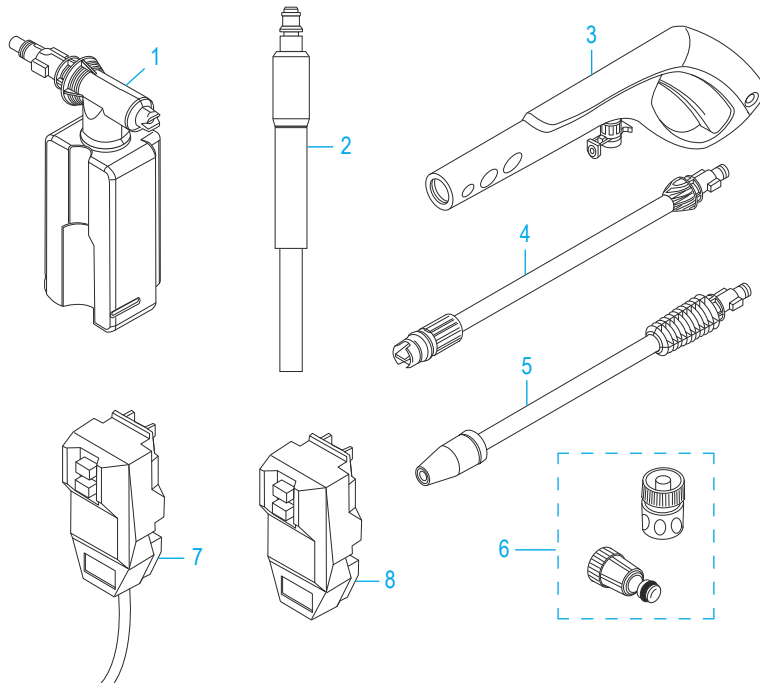

ULINE H-3046

LIGHT DUTY ELECTRIC PRESSURE WASHER

1-800-295-5510
uline.com

REPLACEMENT PARTS

REPLACEMENT PARTS LIST

#	DESCRIPTION	QTY.	ULINE PART NO.	MFG. PART NO.
1	Detergent Bottle	1	-----	PW3080160
2	Hose with Quick Connect	1	-----	PW50969
3	Spray Gun	1	H-3046SPRYGN	PW50968
4	Adjustable Lance/Nozzle	1	H-3046ADJNOZ	PW50975
5	Turbo Lance/Nozzle	1	H-3046TRBNOZ	PW50976
6	Garden Hose Adapter Kit	1	H-3046ADPKIT	PW909103K
7	Electric Cord with GFCI	1	-----	PW2761401110
8	GFCI Assembly	1	H-3046PLUG	PW3084330

PUMP SPARE PARTS KITS (NOT SHOWN)

DESCRIPTION	QTY.	ULINE PART NO.	MFG. PART NO.
Water Seals and Valves	1	-----	PW3081290
Pre-Assembly TSS	1	-----	PW3082350
O-Ring Kit	1	H-3046ORING	PW909104K