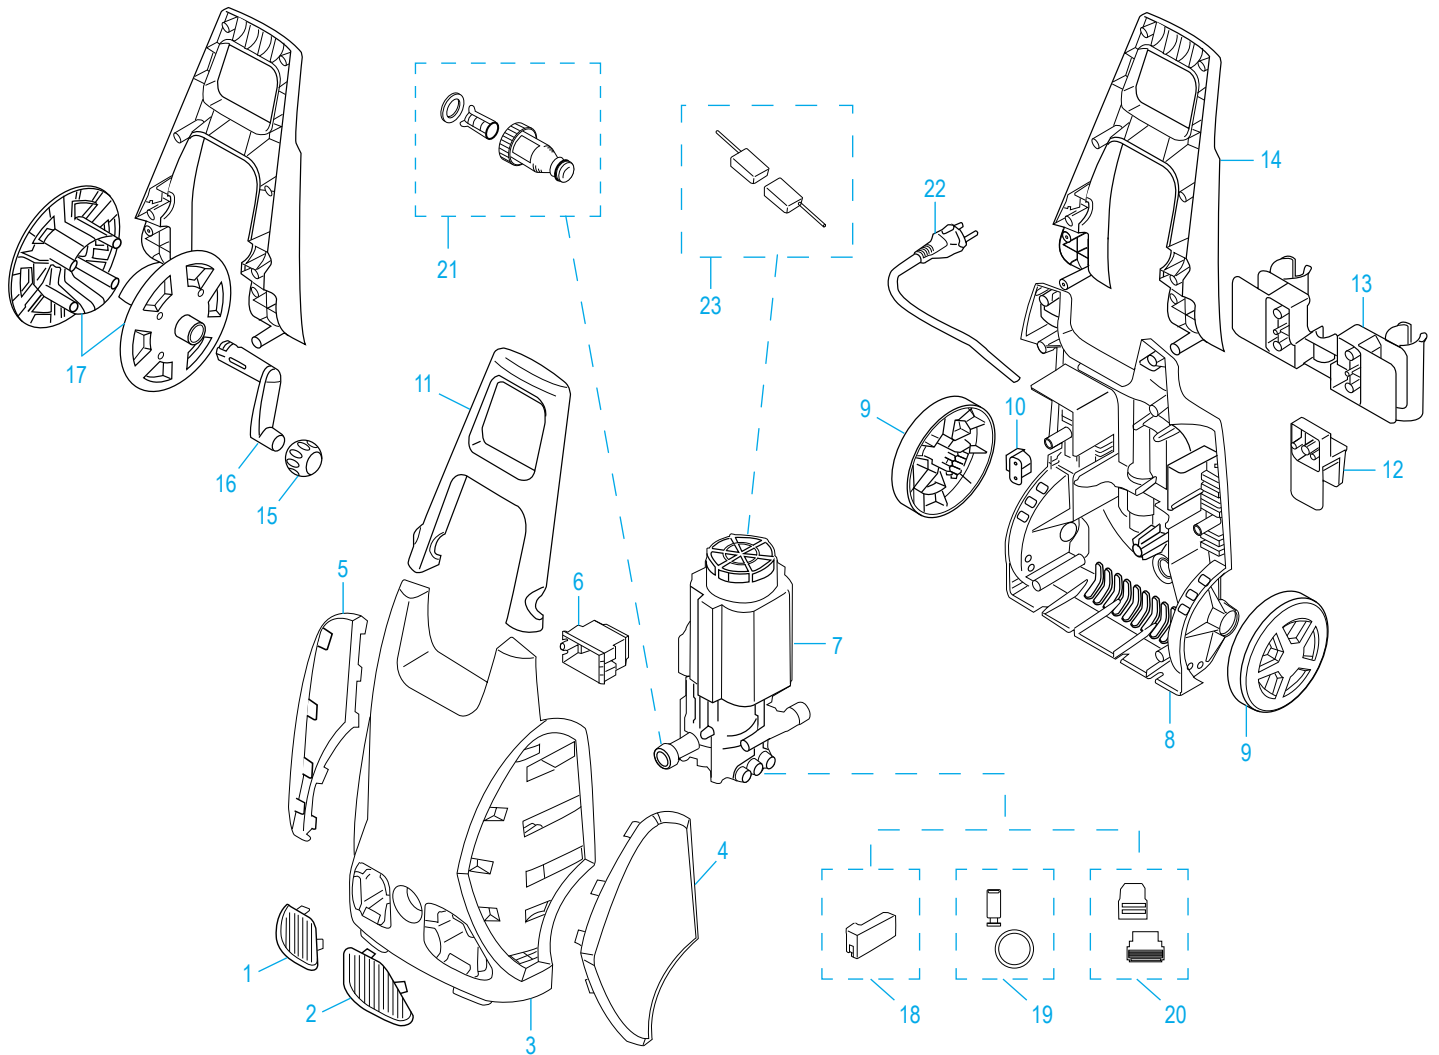

## PRESSURE WASHER PARTS

**ULINE** H-3046  
**LIGHT DUTY ELECTRIC  
 PRESSURE WASHER**

1-800-295-5510  
 uline.com

**PRESSURE WASHER PARTS LIST**

#	DESCRIPTION	QTY.	ULINE PART NO.	MFG. PART NO.
1	Grille	1	-----	3080600
2	Grille	1	-----	3080610
3	Blue Casing	1	-----	3082790
4	Door	1	-----	3081240
5	Door	1	-----	3081230
6	Box	1	-----	3080170
7	Electric Pump Assembly	1	-----	3081220
8	Base	1	-----	3082910
9	Wheel	2	-----	3080150
10	Cable Gland	1	-----	3080580
11	Handle	1	-----	3080230
12	Accessories Carrier	1	-----	3080280
13	Accessories Carrier	1	-----	3080190
14	Handle	1	-----	3080210
15	Knob	1	-----	3081060
16	Lever	1	-----	3080220
17	Plate	1	-----	3080200
18	TSS Kit	1	-----	3081280
19	Piston and Seals Kit	1	-----	3081270
20	Valves and Seals Kit	1	-----	3081290
21	Water Coupling Kit	1	-----	3082130
22	Cable	1	-----	3082360
23	Brush Kit for Motor	1	-----	3082600

### REPLACEMENT PARTS

### PUMP SPARE PARTS KITS (NOT SHOWN)

DESCRIPTION	QTY.	ULINE PART NO.	MFG. PART NO.
Water Seals and Valves	1	-----	PW3081290
Pre-Assembly TSS	1	-----	PW3082350
O-Ring Kit	1	H-3046ORING	PW909104K