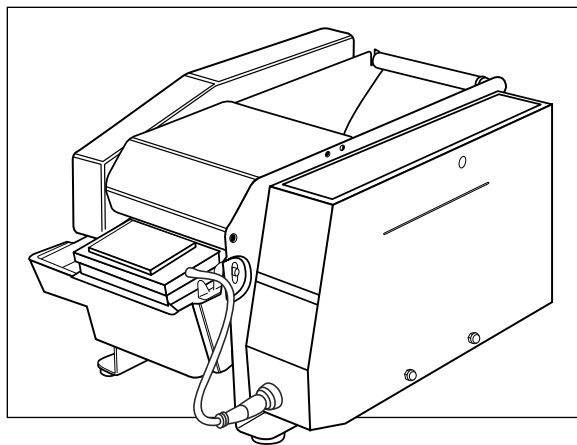

ULINE H-1036 ELECTRONIC KRAFT TAPE DISPENSER

1-800-295-5510
uline.com

ULINE H-1036
ELECTRONIC KRAFT
TAPE DISPENSER

1-800-295-5510
 uline.com

#	DESCRIPTION	QTY.	ULINE PART NO.	MFG. PART NO.
1	Brush	1	H-725B	21005507
2	Water Reservoir*	1	H-725-WR	74003632
3	Locking Pin*	1	H-725-SHAFT	23210011
4	Washer - 6*	2	-----	23210022
5	Circlip - 5 Inox*	2	H-725-CLIP	23103215
6	Cover Plate, Lower Part*	1	H-725-LP	74003631
10	Leffthand Side Cover	1	-----	74005357
11	Bearing Block	1	H-725-11	74005348
12	Bottle Holders (Includes Front and Rear Mount)	-	H-725-BHOLD	74005586
13	Water Tank	1	H-725WB	74002204
15	Rubber Feed Ring	1	H-1036-FEED	23300281
16	Feed Wheel	1	H-1036-16	74009322
17	Traction Shaft	1	H-1036-TSHFT	74009325
18	Circlip	1	H-1036-18	22000231
19	Free Wheel	2	H-1036-FRWHL	74008792
21	Cam	1	H-1036-21	74009323
22	Shaft	1	H-1036-22	74005384
27	Shear Blade Frame	1	H-1036-SBFRM	74002314
28	Tension Spring	1	H-725-BSPRNG	23300156
29	Bearing	1	H-725-BEAR	23300383
30	Shaft	1	H-1036-30	74005509
31	Shaft	1	H-1036-31	74002315
32	Shaft	1	H-1036-32	23210260
33	Bearing Bush	2	-----	23300509
34	Pressure Roll	1	H-725-PRSRL	74005510
35	Washer Diam. 6	1	-----	23113933
36	Tension Spring Diam. 4	1	H-725-KHOLD	23300601
37	Spring Washer	5	-----	21008759
38	Hexagon Nut	5	-----	21008691
39	Screw	3	-----	21008500
40	Upper Shear Blade	1	H-725-UB	23210271
41	Upper Shear Blade Frame	1	H-1036-41	23300667
42	Cover with Hinge	1	H-1036-COVER	74007159
43	Upper Paper Guide	1	H-725-UPG	74005386
44	Screw	2	-----	74002676
45	Rear Wall	1	H-725-44	74002254
46	Sheet Metal Screw	4	-----	74002847
47	Guide Plate	2	H-725-GUIDE	74005347