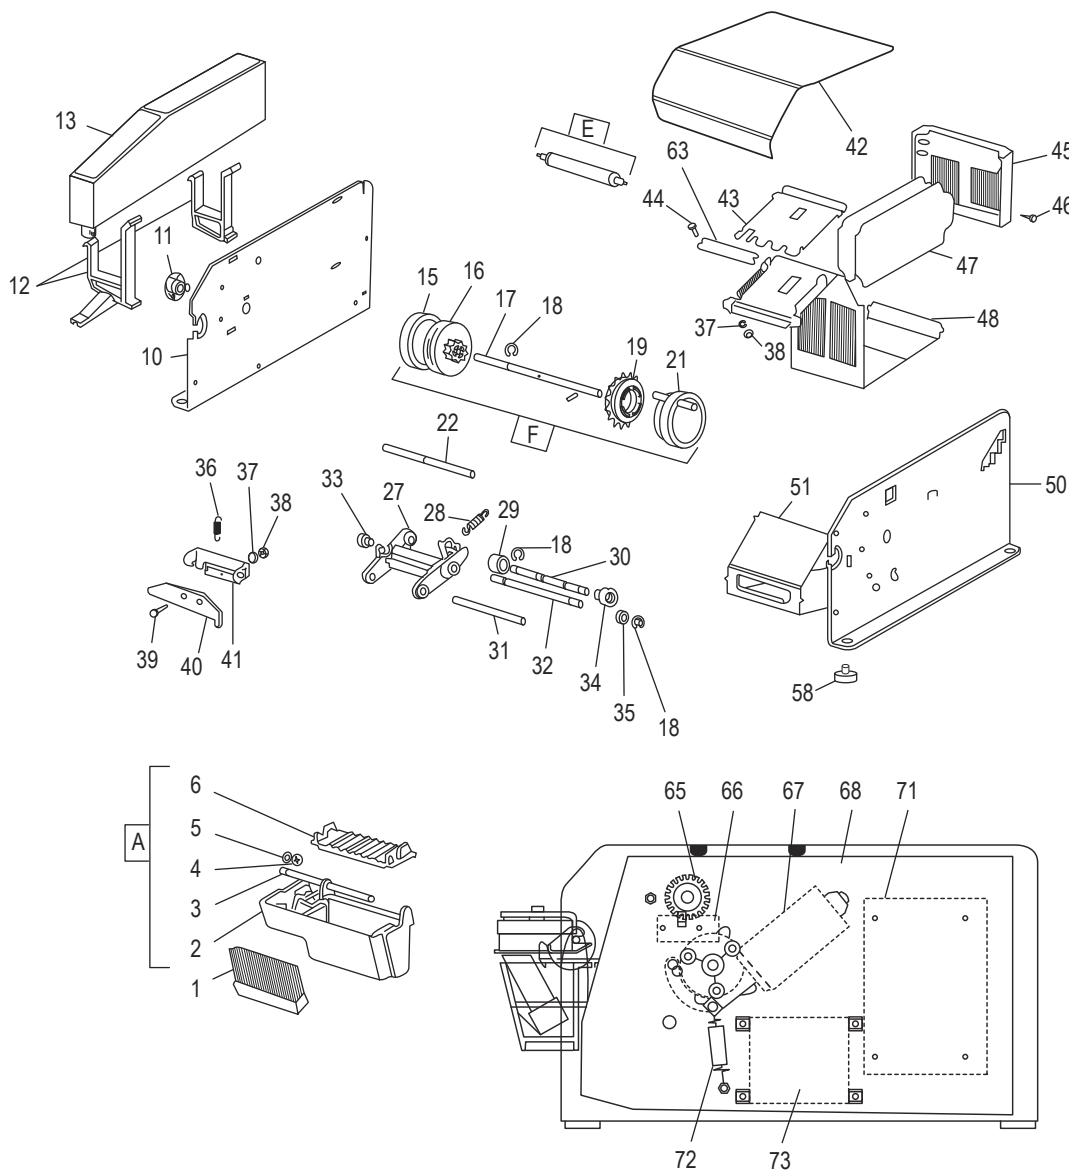

ULINE H-1036 ELECTRONIC KRAFT TAPE DISPENSER

1-800-295-5510
uline.com

ULINE H-1036
ELECTRONIC KRAFT
TAPE DISPENSER

1-800-295-5510
 uline.com

#	DESCRIPTION	QTY.	ULINE PART NO.	MFG. PART NO.
1	Brush	1	H-725B	21005507
2	Water Reservoir*	1	H-725-WR	74003632
3	Locking Pin*	1	H-725-SHAFT	23210011
4	Washer - 6*	2	-----	23210022
5	Circlip - 5 Inox*	2	H-725-CLIP	23103215
6	Cover Plate, Lower Part*	1	H-725-LP	74003631
10	Leffthand Side Cover	1	-----	74005357
11	Bearing Block	1	H-725-11	74005348
12	Bottle Holders (Includes Front and Rear Mount)	-	H-725-BHOLD	74005586
13	Water Tank	1	H-725WB	21000013
15	Rubber Feed Ring	1	H-1036-FEED	23300281
16	Feed Wheel	1	H-1036-16	23300292
17	Traction Shaft	1	H-1036-TSHFT	74007131
18	Circlip	1	H-1036-18	22000231
19	Free Wheel	2	H-1036-FRWHL	74007163
21	Cam	1	H-1036-21	74007137
22	Shaft	1	H-1036-22	74005384
27	Shear Blade Frame	1	H-1036-SBFRM	74002314
28	Tension Spring	1	H-725-BSPRNG	23300156
29	Bearing	1	H-725-BEAR	23300383
30	Shaft	1	H-1036-30	74005509
31	Shaft	1	H-1036-31	74002315
32	Shaft	1	H-1036-32	23210260
33	Bearing Bush	2	-----	23300509
34	Pressure Roll	1	H-725-PRSRL	74005510
35	Washer Diam. 6	1	-----	23113933
36	Tension Spring Diam. 4	1	H-725-KHOLD	23300601
37	Spring Washer	5	-----	21008759
38	Hexagon Nut	5	-----	21008691
39	Screw	3	-----	21008500
40	Upper Shear Blade	1	H-725-UB	23210271
41	Upper Shear Blade Frame	1	H-1036-41	23300667
42	Cover with Hinge	1	H-1036-COVER	74007159
43	Upper Paper Guide	1	H-725-UPG	74005386
44	Screw	2	-----	74002676
45	Rear Wall	1	H-725-44	74002254
46	Sheet Metal Screw	4	-----	74002847
47	Guide Plate	2	H-725-GUIDE	74005347