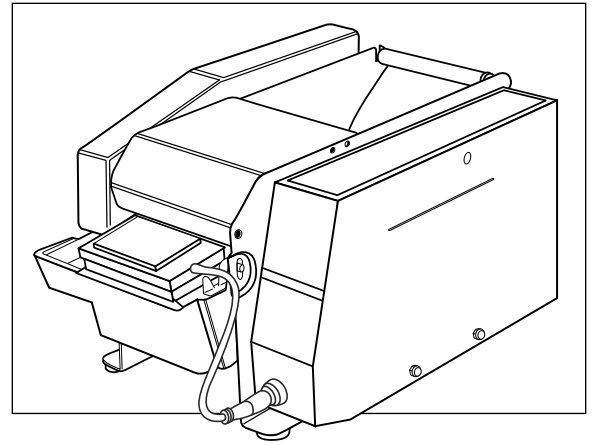

ULINE H-1036
DESPACHADOR
ELECTRÓNICO
DE CINTA KRAFT

800-295-5510
uline.mx

#	DESCRIPCIÓN	CANT.	NO. DE PARTE DE ULINE	NO. DE PARTE DEL FABRICANTE
1	Cepillo	1	H-725B	21005507
2	Depósito de Agua*	1	H-725-WR	74003632
3	Perno de Seguridad*	1	H-725-SHAFT	23210011
4	Rondana*	2	-----	23210022
5	Clip Circular*	2	H-725-CLIP	23103215
6	Placa de Cubierta, Parte Inferior*	1	H-725-LP	74003631
10	Cubierta Lateral Izquierda	1	-----	74005357
11	Bloqueo del Balero	1	H-725-11	74005348
12	Soporte para Botella (Incluye Montaje Delantero y Trasero)	-	H-725-BHOLD	74005586
13	Tanque de Agua	1	H-725WB	74002204
15	Anillo de Alimentación de Caucho	1	H-1036-FEED	23300281
16	Rueda de Alimentación	1	H-1036-16	74009322
17	Eje de Tracción	1	H-1036-TSHFT	74009325
18	Clip Circular	1	H-1036-18	22000231
19	Rueda Libre	2	H-1036-FRWHL	74008792
21	Leva	1	H-1036-21	74009323
22	Eje	1	H-1036-22	74005384
27	Armazón de las Hojas de la Cortadora	1	H-1036-SBFRM	74002314
28	Resorte de Tensión	1	H-725-BSPRNG	23300156
29	Balero	1	H-725-BEAR	23300383
30	Eje	1	H-1036-30	74005509
31	Eje	1	H-1036-31	74002315
32	Eje	1	H-1036-32	23210260
33	Casquillo del Balero	2	-----	23300509
34	Rodillo de Presión	1	H-725-PRSRL	74005510
35	Rondana de Diámetro 6	1	-----	23113933
36	Resorte de Tensión de Diámetro 4	1	H-725-KHOLD	23300601
37	Rondana con Resorte	5	-----	21008759
38	Tuerca Hexagonal	5	-----	21008691
39	Tornillo	3	-----	21008500
40	Hoja de la Cortadora Superior	1	H-725-UB	23210271
41	Armazón de la Hoja de la Cortadora Superior	1	H-1036-41	23300667
42	Cubierta con Bisagra	1	H-1036-COVER	74007159
43	Guía de Papel Superior	1	H-725-UPG	74005386
44	Tornillo	2	-----	74002676
45	Pared Posterior	1	H-725-44	74002254
46	Tornillo de Láminas de Metal	4	-----	74002847
47	Placa Guía	2	H-725-GUIDE	74005347