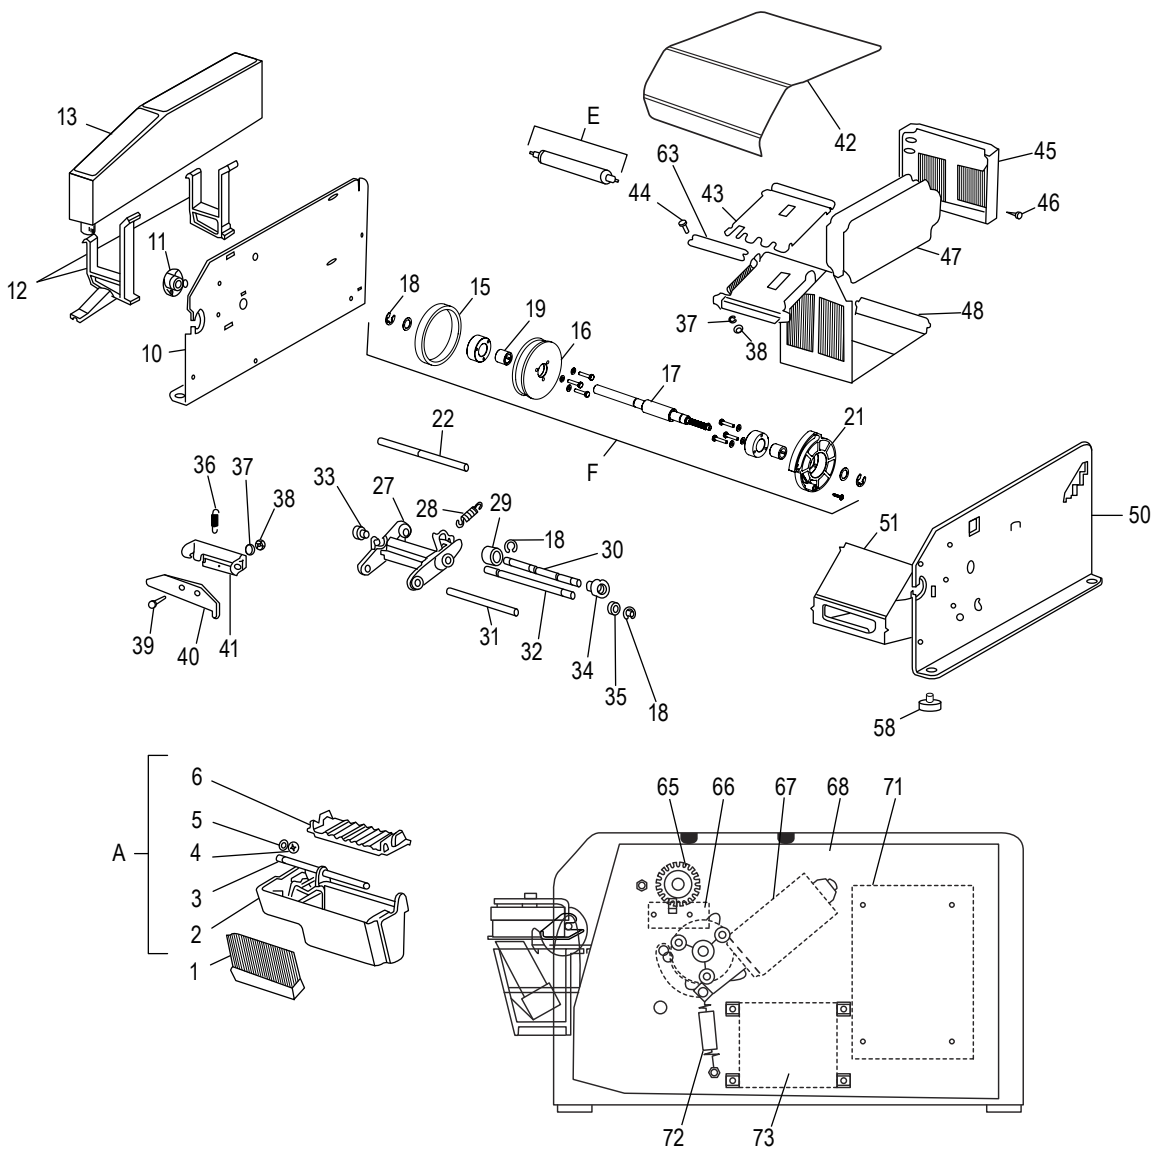

ULINE H-1036 ELECTRONIC KRAFT TAPE DISPENSER

1-800-295-5510
uline.com

ULINE H-1036
ELECTRONIC KRAFT
TAPE DISPENSER

1-800-295-5510
uline.com

#	DESCRIPTION	QTY.	ULINE PART NO.	MFG. PART NO.
1	Brush	1	H-725B	21005507
2	Water Reservoir*	1	H-725-WR	74003632
3	Locking Pin*	1	H-725-SHAFT	23210011
4	Washer - 6*	2	-----	23210022
5	Circlip - 5 Inox*	2	H-725-CLIP	23103215
6	Cover Plate, Lower Part*	1	H-725-LP	74003631
10	Leffthand Side Cover	1	-----	74005357
11	Bearing Block	1	H-725-11	74005348
12	Bottle Holders (Includes Front and Rear Mount)	-	H-725-BHOLD	74005586
13	Water Tank	1	H-725WB	74002204
15	Rubber Feed Ring	1	H-1036-FEED	23300281
16	Feed Wheel	1	H-1036-16	74009322
17	Traction Shaft	1	H-1036-TSHFT	74009325
18	Circlip	1	H-1036-18	22000231
19	Free Wheel	2	H-1036-FRWHL	74008792
21	Cam	1	H-1036-21	74009323
22	Shaft	1	H-1036-22	74005384
27	Shear Blade Frame	1	H-1036-SBFRM	74002314
28	Tension Spring	1	H-725-BSPRNG	23300156
29	Bearing	1	H-725-BEAR	23300383
30	Shaft	1	H-1036-30	74005509
31	Shaft	1	H-1036-31	74002315
32	Shaft	1	H-1036-32	23210260
33	Bearing Bush	2	-----	23300509
34	Pressure Roll	1	H-725-PRSRL	74005510
35	Washer Diam. 6	1	-----	23113933
36	Tension Spring Diam. 4	1	H-725-KHOLD	23300601
37	Spring Washer	5	-----	21008759
38	Hexagon Nut	5	-----	21008691
39	Screw	3	-----	21008500
40	Upper Shear Blade	1	H-725-UB	23210271
41	Upper Shear Blade Frame	1	H-1036-41	23300667
42	Cover with Hinge	1	H-1036-COVER	74007159
43	Upper Paper Guide	1	H-725-UPG	74005386
44	Screw	2	-----	74002676
45	Rear Wall	1	H-725-44	74002254
46	Sheet Metal Screw	4	-----	74002847
47	Guide Plate	2	H-725-GUIDE	74005347