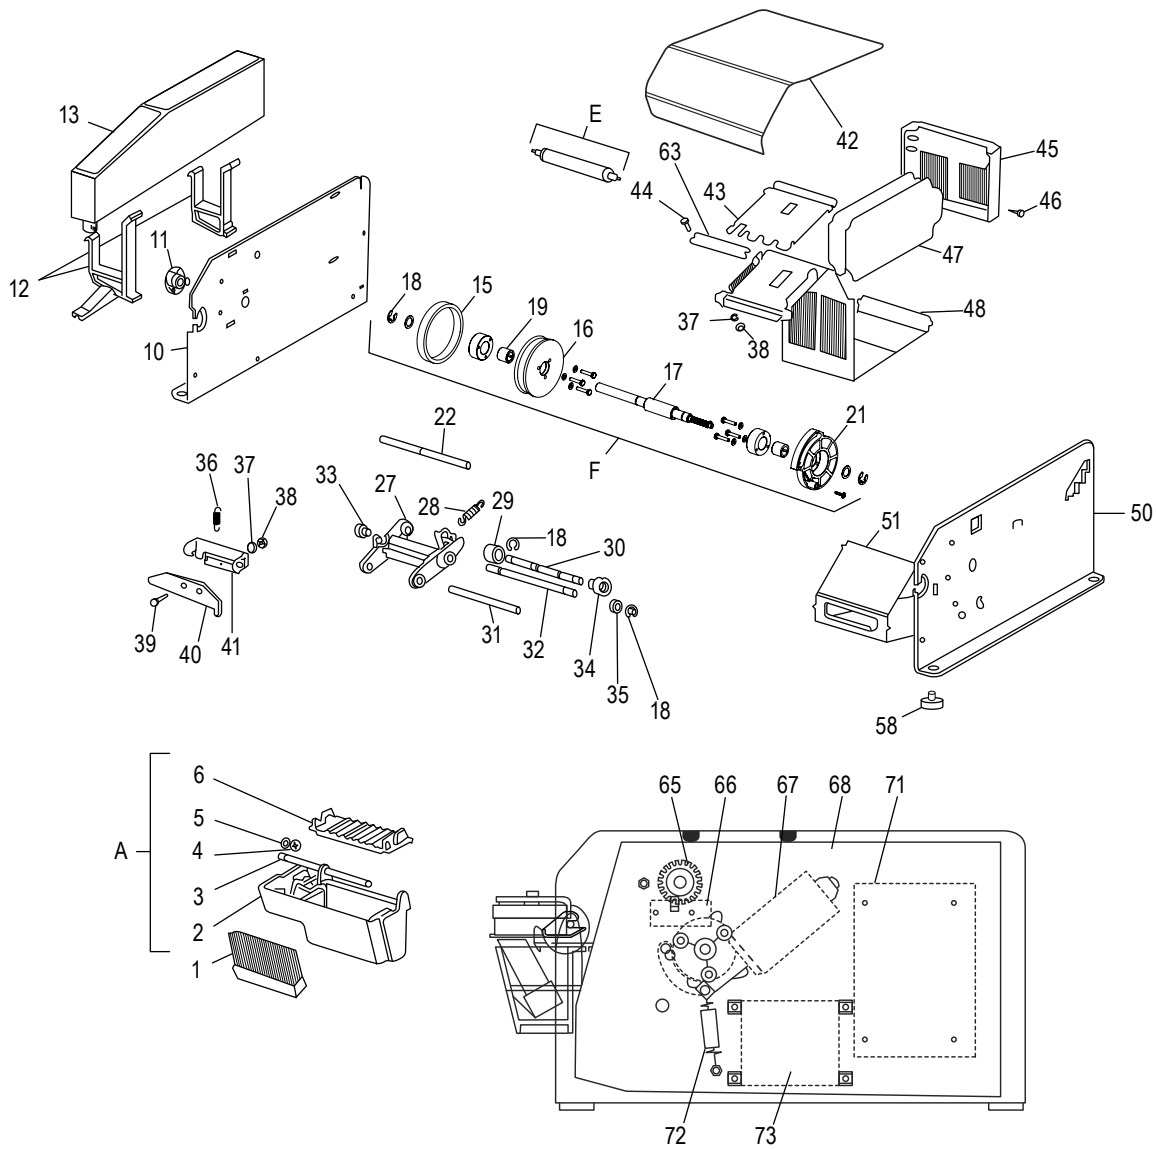

ULINE H-1036
DESPACHADOR
ELECTRÓNICO
DE CINTA KRAFT

800-295-5510
uline.mx

#	DESCRIPCIÓN	CANT.	NO. DE PARTE DE ULINE	NO. DE PARTE DEL FABRICANTE
1	Cepillo	1	H-725B	21005507
2	Depósito de Agua*	1	H-725-WR	74003632
3	Perno de Seguridad*	1	H-725-SHAFT	23210011
4	Rondana*	2	-----	23210022
5	Clip Circular*	2	H-725-CLIP	23103215
6	Placa de Cubierta, Parte Inferior*	1	H-725-LP	74003631
10	Cubierta Lateral Izquierda	1	-----	74005357
11	Bloqueo del Balero	1	H-725-11	74005348
12	Soporte para Botella (Incluye Montaje Delantero y Trasero)	-	H-725-BHOLD	74005586
13	Tanque de Agua	1	H-725WB	74002204
15	Anillo de Alimentación de Caucho	1	H-1036-FEED	23300281
16	Rueda de Alimentación	1	H-1036-16	74009322
17	Eje de Tracción	1	H-1036-TSHFT	74009325
18	Clip Circular	1	H-1036-18	22000231
19	Rueda Libre	2	H-1036-FRWHL	74008792
21	Leva	1	H-1036-21	74009323
22	Eje	1	H-1036-22	74005384
27	Armazón de las Hojas de la Cortadora	1	H-1036-SBFRM	74002314
28	Resorte de Tensión	1	H-725-BSPRNG	23300156
29	Balero	1	H-725-BEAR	23300383
30	Eje	1	H-1036-30	74005509
31	Eje	1	H-1036-31	74002315
32	Eje	1	H-1036-32	23210260
33	Casquillo del Balero	2	-----	23300509
34	Rodillo de Presión	1	H-725-PRSRL	74005510
35	Rondana de Diámetro 6	1	-----	23113933
36	Resorte de Tensión de Diámetro 4	1	H-725-KHOLD	23300601
37	Rondana con Resorte	5	-----	21008759
38	Tuerca Hexagonal	5	-----	21008691
39	Tornillo	3	-----	21008500
40	Hoja de la Cortadora Superior	1	H-725-UB	23210271
41	Armazón de la Hoja de la Cortadora Superior	1	H-1036-41	23300667
42	Cubierta con Bisagra	1	H-1036-COVER	74007159
43	Guía de Papel Superior	1	H-725-UPG	74005386
44	Tornillo	2	-----	74002676
45	Pared Posterior	1	H-725-44	74002254
46	Tornillo de Láminas de Metal	4	-----	74002847
47	Placa Guía	2	H-725-GUIDE	74005347