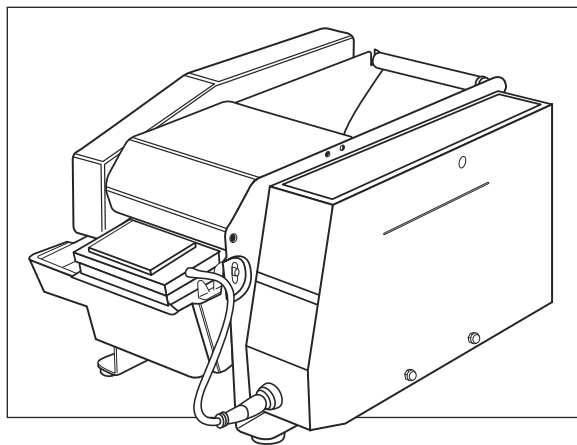

ULINE H-1036 ELECTRONIC KRAFT TAPE DISPENSER

1-800-295-5510
uline.com

ULINE H-1036
ELECTRONIC KRAFT
TAPE DISPENSER

1-800-295-5510
 uline.com

#	DESCRIPTION	QTY.	ULINE PART NO.	MFG. PART NO.
1	Brush	1	H-725B	21005507
2	Water Reservoir*	1	H-725-WR	74003632
3	Locking Pin*	1	H-725-SHAFT	23210011
4	Washer - 6*	2	-----	23210022
5	Circlip - 5 Inox*	2	H-725-CLIP	23103215
6	Cover Plate, Lower Part*	1	H-725-LP	74003631
10	Leffthand Side Cover	1	-----	74005357
11	Bearing Block	1	H-725-11	74005348
12	Bottle Holders (Includes Front and Rear Mount)	-	H-725-BHOLD	74005586
13	Water Tank	1	H-725WB	21000013
15	Rubber Feed Ring	1	H-1036-FEED	23300281
16	Feed Wheel	1	H-1036-16	23300292
17	Traction Shaft	1	H-1036-TSHFT	74007131
18	Circlip	1	H-1036-18	22000231
19	Free Wheel	2	H-1036-FRWHL	74007163
21	Cam	1	H-1036-21	74007137
22	Shaft	1	H-1036-22	74005384
27	Shear Blade Frame	1	H-1036-SBFRM	74002314
28	Tension Spring	1	H-725-BSPRNG	23300156
29	Bearing	1	H-725-BEAR	23300383
30	Shaft	1	H-1036-30	74005509
31	Shaft	1	H-1036-31	74002315
32	Shaft	1	H-1036-32	23210260
33	Bearing Bush	2	-----	23300509
34	Pressure Roll	1	H-725-PRSRL	74005510
35	Washer Diam. 6	1	-----	23113933
36	Tension Spring Diam. 4	1	H-725-KHOLD	23300601
37	Spring Washer	5	-----	21008759
38	Hexagon Nut	5	-----	21008691
39	Screw	3	-----	21008500
40	Upper Shear Blade	1	H-725-UB	23210271
41	Upper Shear Blade Frame	1	H-1036-41	23300667
42	Cover with Hinge	1	H-1036-COVER	74007159
43	Upper Paper Guide	1	H-725-UPG	74005386
44	Screw	2	-----	74002676
45	Rear Wall	1	H-725-44	74002254
46	Sheet Metal Screw	4	-----	74002847
47	Guide Plate	2	H-725-GUIDE	74005347