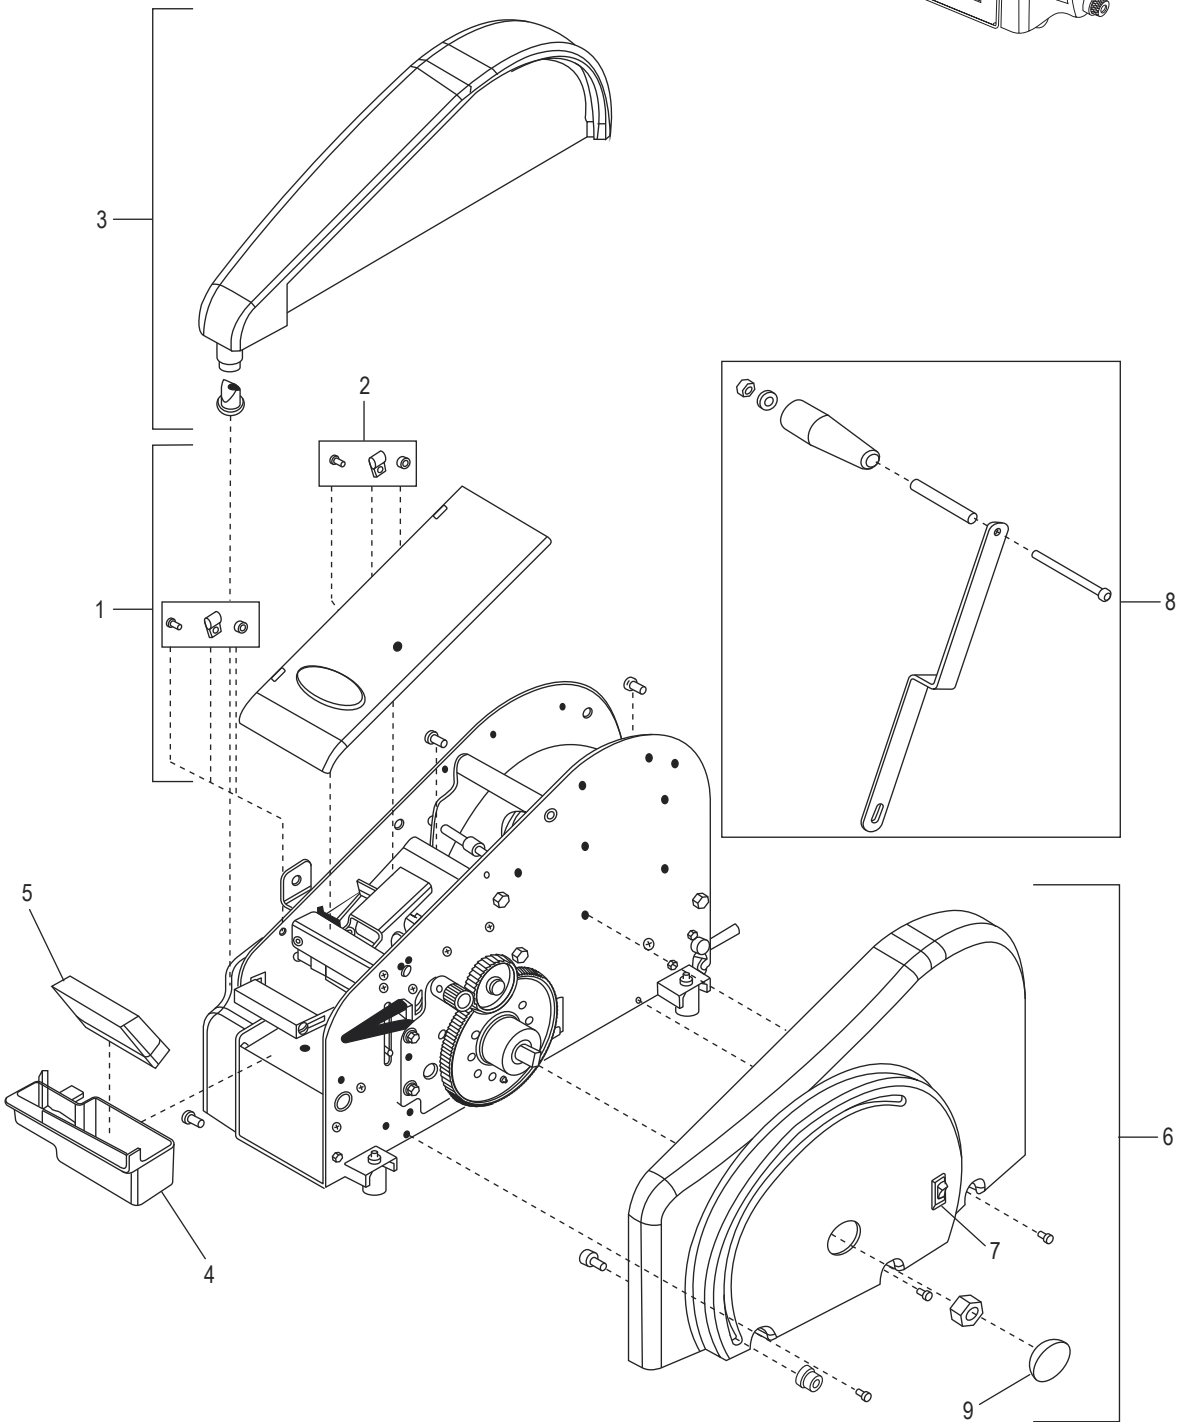

ULINE H-1358
DESPACHADOR
MANUAL DE CINTA

800-295-5510
uline.mx

ULINE H-1358
DESPACHADOR
MANUAL DE CINTA

800-295-5510
uline.mx

#	DESCRIPCIÓN	CANT.	NO. DE PARTE DE ULINE	NO. DE PARTE DEL FABRICANTE
1	Ensamble de la Cubierta Superior	1	H-1358-TPCVR	RP40310
2	Bisagra con Tornillo para la Cubierta Superior Incluye: • 2 Bisagras • 2 Tuercas • 2 Tornillos	1	H-1360-40311	RP40311
3	Botella para Agua con Válvula Incluye: • 1 Botella • 1 Válvula de Pico de Pato • 1 Tanque	1	H-1358WB	RP40401
4	Tanque del Cepillo	1	H-1358-BRTNK	RP40405
5	Cepillo Humectante	1	H-1358B	RP40407
6	Ensamble de la Cubierta Lateral Derecha Incluye: • 1 Cubierta Lateral • 6 Tornillos • 1 Tapón del Orificio del Mango • 1 Ensamble de Tope	1	H-1358-RCVR	RP41301
7	Interruptor de Corriente	1	H-1359-PWRSW	RP150536
8	Mango Incluye: • 1 Brazo del Mango • 1 Mango • 1 Inserto del Mango • 1 Rondana • 1 Tornillo • 1 Tuerca	1	H-1358-HNDL	RP41257
9	Tapón del Orificio del Mango	1	H-1358-41302	RP41302
	Tira de Medición en Pulgadas (No Se Muestra)	1	-----	RP41260
	Tira de Medición en Metros (No Se Muestra)	1	-----	RP41262
	Perno de Tope (No se Muestra)	1	H-1358-KNOB	RP41290