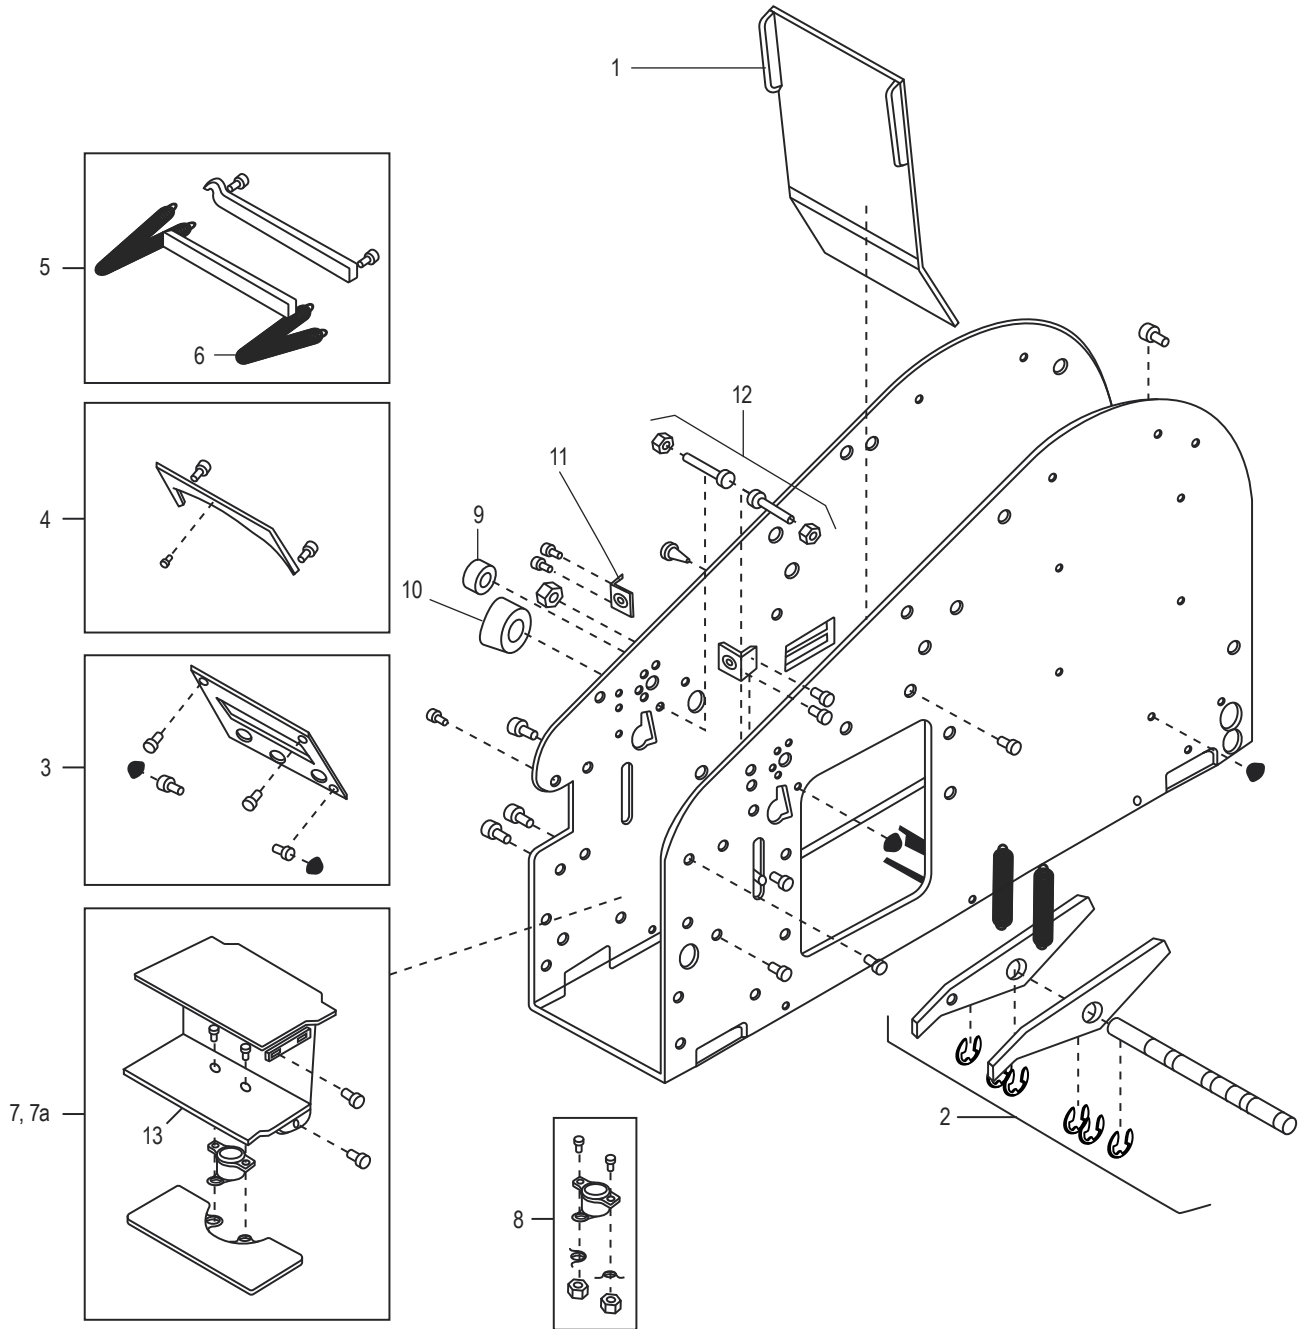

ULINE H-1358
MANUAL TAPE
DISPENSER

1-800-295-5510
uline.com

ULINE H-1358
**MANUAL TAPE
DISPENSER**

1-800-295-5510
uline.com

#	DESCRIPTION	QTY.	ULINE PART NO.	MFG. PART NO.
1	Tape Basket/Motor Cover	1	H-1358-TBSKQ	RP40320
2	Cutter Actuating Arm Assembly Includes: • Arm (2) • Spring (2) • E-Clip (6) • Shaft (1) • Screw (2) • Nut (2)	1	H-1358-41258	RP41258
3	Cutter Replacement Kit Includes: • Cutter Blade Holder (1) • Cutter Blade – Movable (1) • Fixed Blade (1) • Spring (4) • Fixed Blade Shoe (1) • Set Screw (1) • Screw (4) • Bushing (4) • Cutter Guide (2)	1	H-1360-BLREP	RP40703
4	Cutter Blade – Movable Includes: • Cutter Blade – Movable (1) • Screw (2) • Set Screw (1)	1	H-1358-BLADE	RP40710
5	Cutter Blade – Fixed Includes: • Fixed Blade (1) • Spring (4) • Fixed Blade Shoe (1) • Screw (2)	1	H-1358-FIXED	RP40715
6	Cutter Spring – Fixed Blade	1	H-1360-40740	RP40740
7	Heater/Thermostat Assembly 110V Includes: • Water Tank Assembly (1) • Thermostat 110V (1) • Screw (9) • Nut (2) • Heater 110V (1) • Wire • Wire Connector	1	H-1360-42978	RP42978
7a	Heater/Thermostat Assembly 220V Includes: • Water Tank Assembly (1) • Thermostat 220V (1) • Screw (9) • Nut (2) • Heater 220V (1) • Wire • Wire Connector	1	-----	RP42810