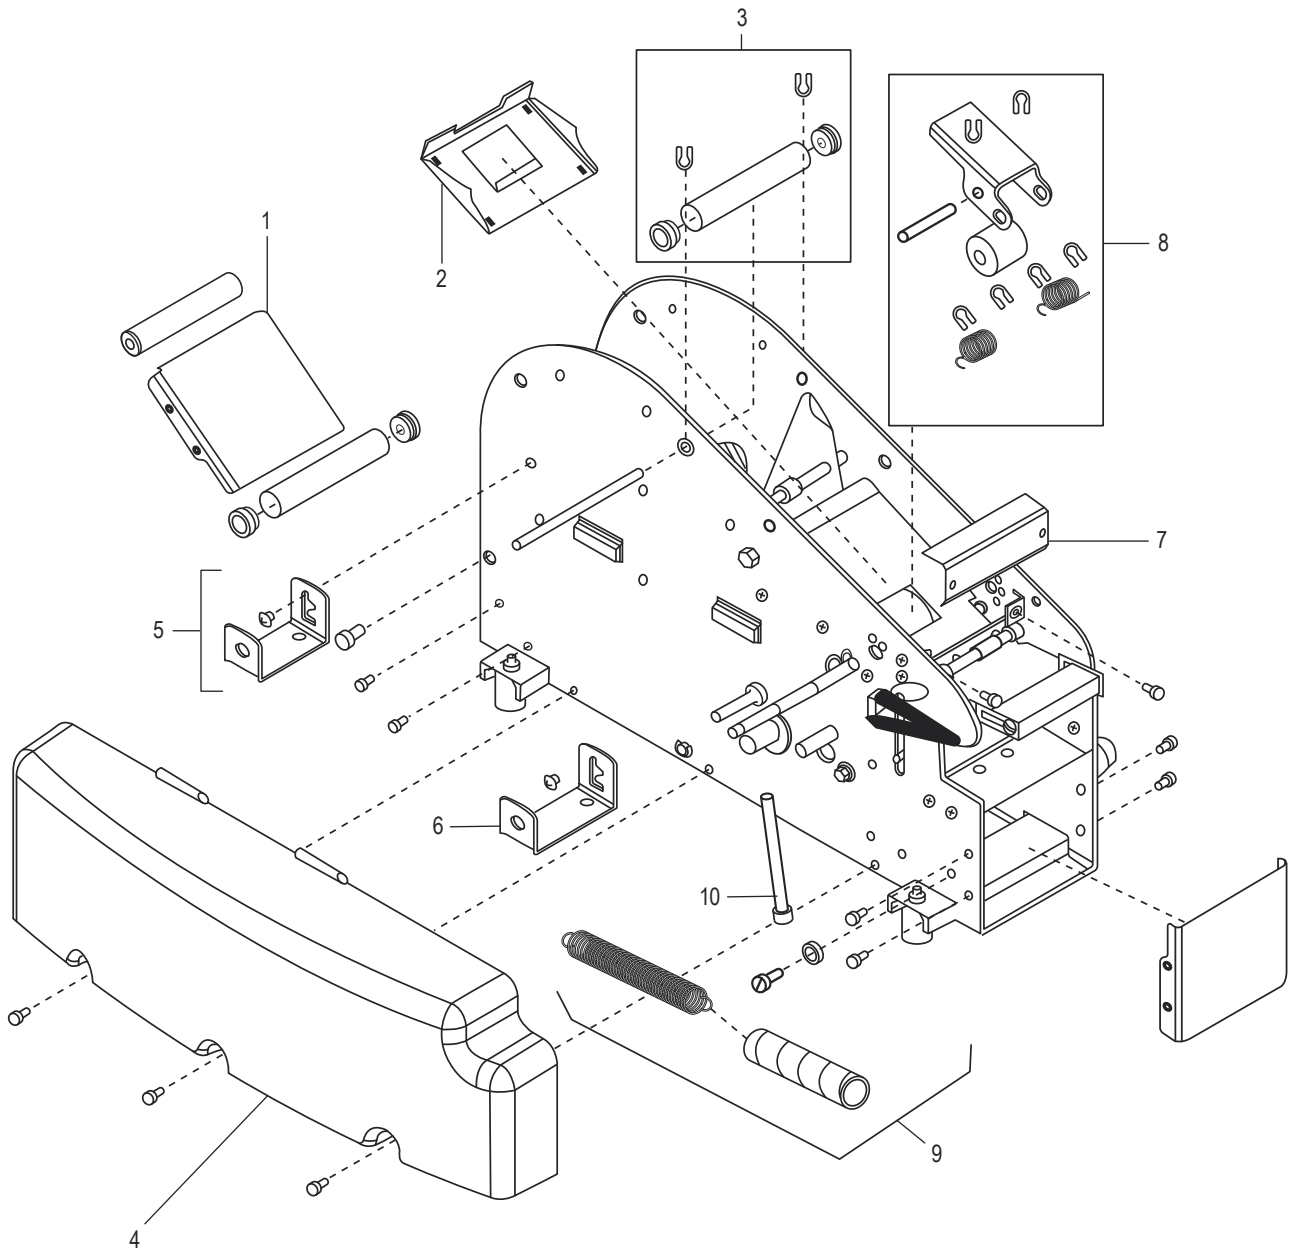

ULINE H-1358 MANUAL TAPE DISPENSER

1-800-295-5510
uline.com

Para Español, vea páginas 10-18.
Pour le français, consulter les pages 19-27.

ULINE H-1358
**MANUAL TAPE
DISPENSER**

1-800-295-5510
uline.com

#	DESCRIPTION	QTY.	ULINE PART NO.	MFG. PART NO.
1	Top Cover Assembly	1	H-1358-TPCVR	RP40310
2	Top Cover Hinge with Screw Includes: • Hinge (2) • Nut (2) • Screw (2)	1	H-1360-40311	RP40311
3	Water Bottle with Valve Includes: • Bottle (1) • Duckbill Valve (1) • Tank (1)	1	H-1358WB	RP40401
4	Brush Tank	1	H-1358-BRTNK	RP40405
5	Moistening Brush	1	H-1358B	RP40407
6	Right Side Cover Assembly Includes: • Side Cover (1) • Screw (6) • Handle Hole Plug (1) • Stop Assembly (1)	1	H-1358-RCVR	RP41301
7	Power Switch	1	H-1359-PWRSW	RP150536
8	Handle Includes: • Handle Arm (1) • Handle (1) • Handle Insert (1) • Washer (1) • Screw (1) • Nut (1)	1	H-1358-HNDL	RP41257
9	Handle Hole Plug	1	H-1358-41302	RP41302
	Inch Measuring Strip (Not Shown)	1	-----	RP41260
	Metric Measuring Strip (Not Shown)	1	-----	RP41262
	Stop Bolt (Not Shown)	1	H-1358-KNOB	RP41290

ULINE H-1358
MANUAL TAPE
DISPENSER

1-800-295-5510
uline.com

ULINE H-1358
MANUAL TAPE
DISPENSER

1-800-295-5510
 uline.com

#	DESCRIPTION	QTY.	ULINE PART NO.	MFG. PART NO.
1	Ramp	1	H-1358-RAMPQ	RP40315
2	Pressure Plate	1	H-1358-PLATE	RP40505
3	Top and Free Roller Assembly Includes: • Roller (1) • E-Clip (2) • Side Cover (1)	1	H-1358-TRAQ	RP40522
4	Left Side Cover	1	H-1358-LCVR	RP-40305
5	Rear Water Bottle Bracket	1	H-1358-WBBKT	RP40404
6	Front Water Bottle Bracket	1	H-1358WBB	RP40403
7	Cutter Guard	1	H-1358-CUTTR	RP40325
8	Pinch Roll Assembly Includes: • Pin (1) • Spring (2) • E-Clip (6) • Shaft (1) • Holder (1) • Roll (1)	1	H-1358-40540	RP40540
9	Cutter Return Spring Assembly Includes: • Spring (1) • Damper (1) • Screw (1) • Nut (2) • S-Hook (1)	1	H-1358-SPRIN	RP41905
10	Cutter Slide Bolt	1	H-1358-41904	RP41904
	Fixed Blade Stop (Not Shown)	1		RP40825