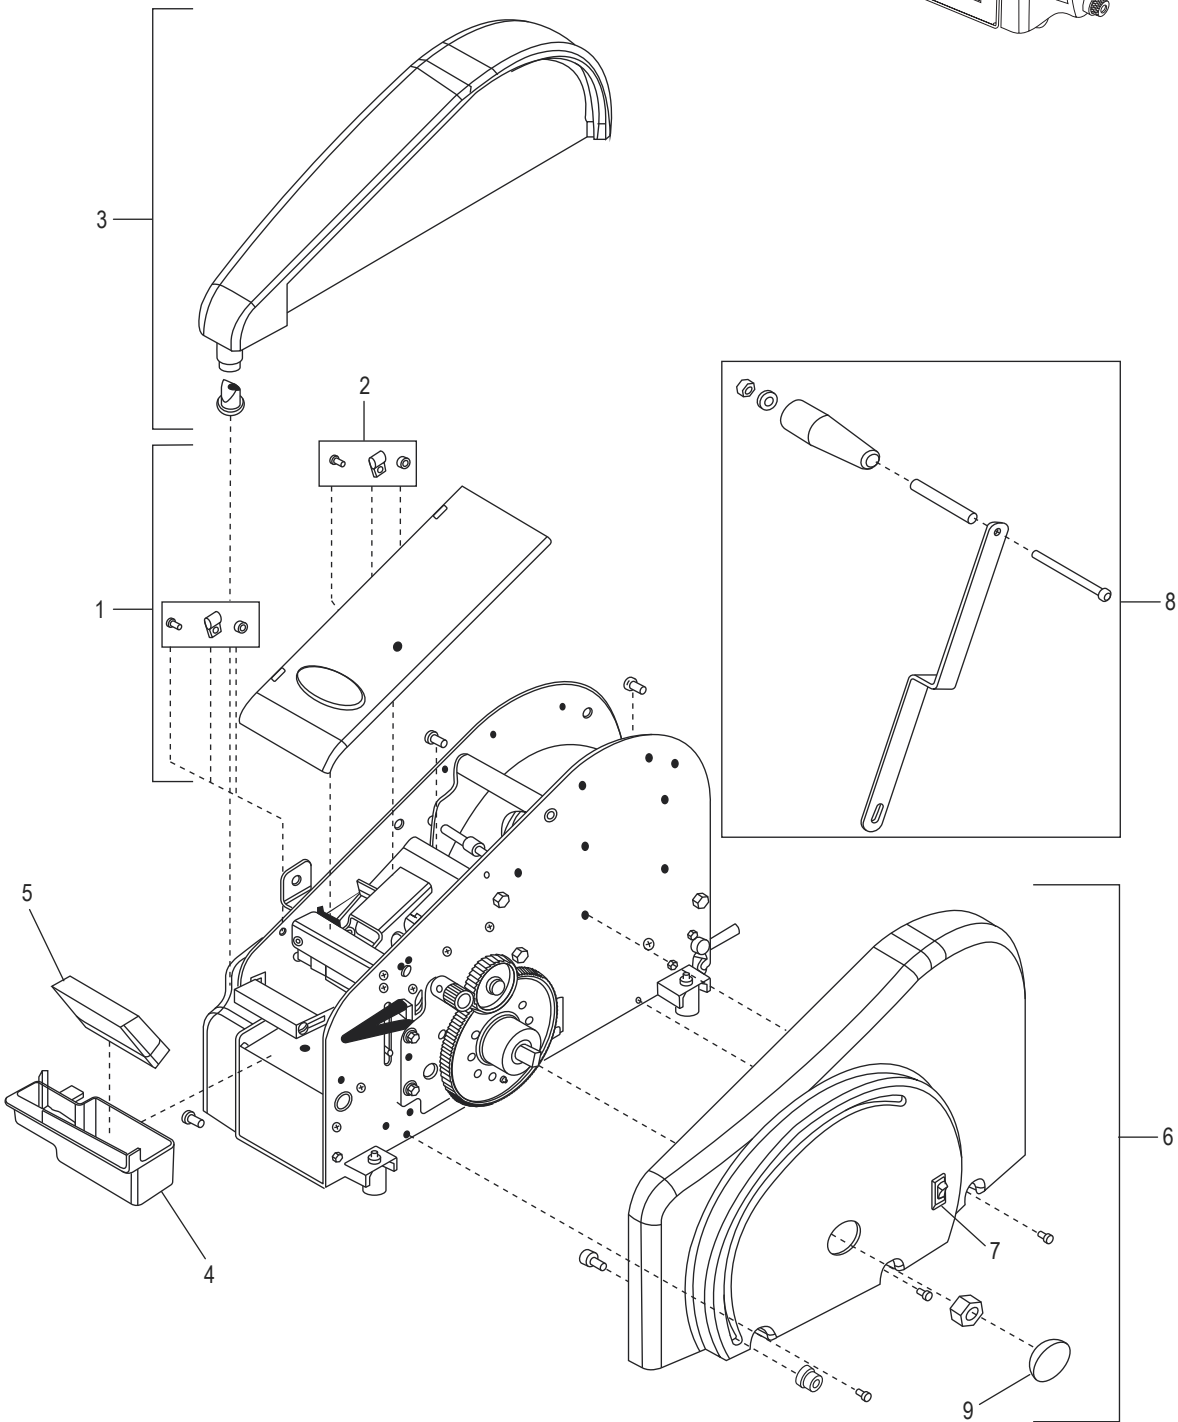

ULINE H-1358 MANUAL TAPE DISPENSER

1-800-295-5510
uline.com

Para Español, vea páginas 10-18.
Pour le français, consulter les pages 19-27.

ULINE H-1358
**MANUAL TAPE
DISPENSER**

1-800-295-5510
uline.com

#	DESCRIPTION	QTY.	ULINE PART NO.	MFG. PART NO.
1	Top Cover Assembly	1	H-1358-TPCVR	RP40310
2	Top Cover Hinge with Screw Includes: • Hinge (2) • Nut (2) • Screw (2)	1	H-1360-40311	RP40311
3	Water Bottle with Valve Includes: • Bottle (1) • Duckbill Valve (1) • Tank (1)	1	H-1358WB	RP40401
4	Brush Tank	1	H-1358-BRTNK	RP40405
5	Moistening Brush	1	H-1358B	RP40407
6	Right Side Cover Assembly Includes: • Side Cover (1) • Screw (6) • Handle Hole Plug (1) • Stop Assembly (1)	1	H-1358-RCVR	RP41301
7	Power Switch	1	H-1359-PWRSW	RP150536
8	Handle Includes: • Handle Arm (1) • Handle (1) • Handle Insert (1) • Washer (1) • Screw (1) • Nut (1)	1	H-1358-HNDL	RP41257
9	Handle Hole Plug	1	H-1358-41302	RP41302
	Inch Measuring Strip (Not Shown)	1	-----	RP41260
	Metric Measuring Strip (Not Shown)	1	-----	RP41262
	Stop Bolt (Not Shown)	1	H-1358-KNOB	RP41290

ULINE H-1358
MANUAL TAPE
DISPENSER

1-800-295-5510
uline.com

ULINE H-1358
MANUAL TAPE
DISPENSER

1-800-295-5510
 uline.com

#	DESCRIPTION	QTY.	ULINE PART NO.	MFG. PART NO.
1	Ramp	1	H-1358-RAMPQ	RP40315
2	Pressure Plate	1	H-1358-PLATE	RP40505
3	Top and Free Roller Assembly Includes: • Roller (1) • E-Clip (2) • Side Cover (1)	1	H-1358-TRAQ	RP40522
4	Left Side Cover	1	H-1358-LCVR	RP-40305
5	Rear Water Bottle Bracket	1	H-1358-WBBKT	RP40404
6	Front Water Bottle Bracket	1	H-1358WBB	RP40403
7	Cutter Guard	1	H-1358-CUTTR	RP40325
8	Pinch Roll Assembly Includes: • Pin (1) • Spring (2) • E-Clip (6) • Shaft (1) • Holder (1) • Roll (1)	1	H-1358-40540	RP40540
9	Cutter Return Spring Assembly Includes: • Spring (1) • Damper (1) • Screw (1) • Nut (2) • S-Hook (1)	1	H-1358-SPRIN	RP41905
10	Cutter Slide Bolt	1	H-1358-41904	RP41904
	Fixed Blade Stop (Not Shown)	1		RP40825