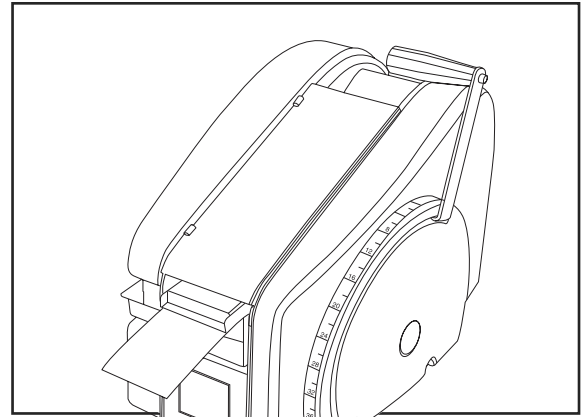

ULINE H-1358
DESPACHADOR
MANUAL DE CINTA

800-295-5510
uline.mx

ULINE H-1358
DESPACHADOR
MANUAL DE CINTA

800-295-5510
uline.mx

#	DESCRIPCIÓN	CANT.	NO. DE PARTE DE ULINE	NO. DE PARTE DEL FABRICANTE
1	Ensamble de la Cubierta Superior	1	H-1358-TPCVR	RP40310
2	Bisagra con Tornillo para la Cubierta Superior Incluye: • 2 Bisagras • 2 Tuercas • 2 Tornillos	1	H-1360-40311	RP40311
3	Botella para Agua con Válvula Incluye: • 1 Botella • 1 Válvula de Pico de Pato • 1 Tanque	1	H-1358WB	RP40401
4	Tanque del Cepillo	1	H-1358-BRTNK	RP40405
5	Cepillo Humectante	1	H-1358B	RP40407
6	Ensamble de la Cubierta Lateral Derecha Incluye: • 1 Cubierta Lateral • 6 Tornillos • 1 Tapón del Orificio del Mango • 1 Ensamble de Tope	1	H-1358-RCVR	RP41301
7	Interruptor de Corriente	1	H-1359-PWRSW	RP150536
8	Mango Incluye: • 1 Brazo del Mango • 1 Mango • 1 Inserto del Mango • 1 Rondana • 1 Tornillo • 1 Tuerca	1	H-1358-HNDL	RP41257
9	Tapón del Orificio del Mango	1	H-1358-41302	RP41302
	Tira de Medición en Pulgadas (No Se Muestra)	1	-----	RP41260
	Tira de Medición en Metros (No Se Muestra)	1	-----	RP41262
	Perno de Tope (No se Muestra)	1	H-1358-KNOB	RP41290