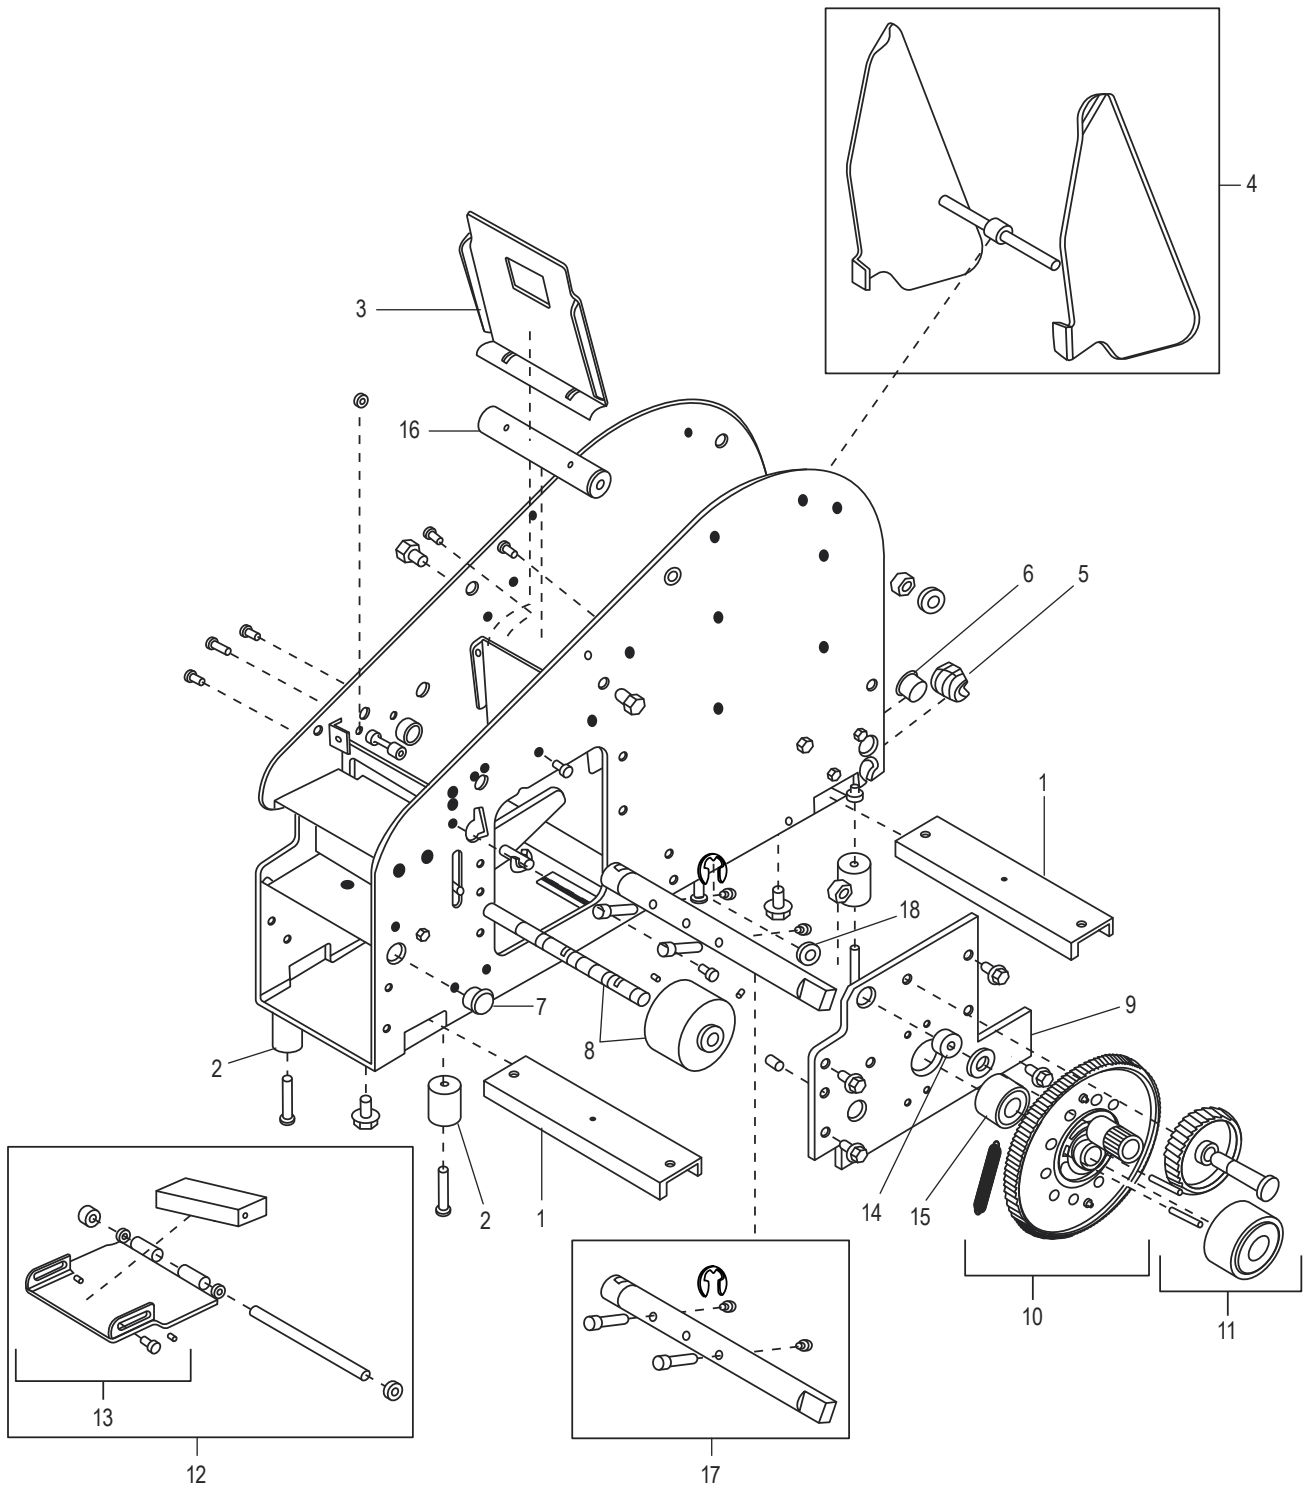

ULINE H-1358
MANUAL TAPE
DISPENSER

1-800-295-5510
uline.com

ULINE H-1358
MANUAL TAPE
DISPENSER

1-800-295-5510
uline.com

#	DESCRIPTION	QTY.	ULINE PART NO.	MFG. PART NO.
1	Foot Channel	1	-----	RP40110
2	Rubber Foot	1	-----	RP40115
3	Tape Channel Plate	1	H-1358-TCP	RP40515
4	Tape Guide Assembly Includes: • Turnbuckle (1) • Guide RHS (1) • Guide LHS (1)	1	-----	RP40550
5	90° Strain Relief	1	-----	RP42956
6	Dome Plug	1	-----	RP42957
7	Split Bushing	1	-----	RP42958
8	Urethane Feed Wheel with Shaft	1	H-1360-40235	RP40235
9	Gearbox Motor Mount Frame	1	-----	RP41101
10	Drive Gear With Springs Includes: • Drive Gear (1) • Spring (1)	1	H-1359-GEAR	RP5065X
11	Clutch Roller Assembly Includes: • Clutch (1) • Pin (1)	1	H-1358CLUTCH	RP5063X
12	Brush Tank Cover with Rod & Bushing Includes: • Weighted Tank Cover (1) • Screw (2) • Brass Bushing (1) • Rod (1)	1	H-1360-BTCRB	RP40516
13	Tape Weight with Screw Includes: • Weighted Tank Cover (1) • Screw (1) • Pin (1)	1	H-1358-TPWGT	RP40517
14	3/8" Bearing	1	-----	RP40231
15	1/2" Bearing	1	-----	RP41221
16	Dead Roller	1	H-1360-40560	RP40560
17	Handle Shaft Assembly Includes: • Shaft (1) • Screw (4) • E-Clip (1)	1	H-1358-41220	RP41220
18	Washer	1	-----	RP16172