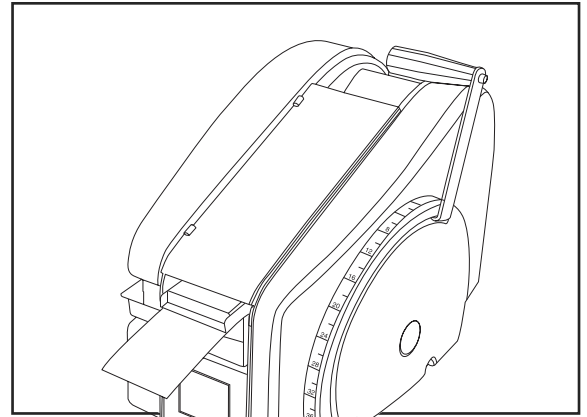

ULINE H-1358 MANUAL TAPE DISPENSER

1-800-295-5510
uline.com

Para Español, vea páginas 10-18.
Pour le français, consulter les pages 19-27.

ULINE H-1358
**MANUAL TAPE
DISPENSER**

1-800-295-5510
uline.com

#	DESCRIPTION	QTY.	ULINE PART NO.	MFG. PART NO.
1	Top Cover Assembly	1	H-1358-TPCVR	RP40310
2	Top Cover Hinge with Screw Includes: • Hinge (2) • Nut (2) • Screw (2)	1	H-1360-40311	RP40311
3	Water Bottle with Valve Includes: • Bottle (1) • Duckbill Valve (1) • Tank (1)	1	H-1358WB	RP40401
4	Brush Tank	1	H-1358-BRTNK	RP40405
5	Moistening Brush	1	H-1358B	RP40407
6	Right Side Cover Assembly Includes: • Side Cover (1) • Screw (6) • Handle Hole Plug (1) • Stop Assembly (1)	1	H-1358-RCVR	RP41301
7	Power Switch	1	H-1359-PWRSW	RP150536
8	Handle Includes: • Handle Arm (1) • Handle (1) • Handle Insert (1) • Washer (1) • Screw (1) • Nut (1)	1	H-1358-HNDL	RP41257
9	Handle Hole Plug	1	H-1358-41302	RP41302
	Inch Measuring Strip (Not Shown)	1	-----	RP41260
	Metric Measuring Strip (Not Shown)	1	-----	RP41262
	Stop Bolt (Not Shown)	1	H-1358-KNOB	RP41290

ULINE H-1358
MANUAL TAPE
DISPENSER

1-800-295-5510
uline.com

ULINE H-1358
MANUAL TAPE
DISPENSER

1-800-295-5510
 uline.com

#	DESCRIPTION	QTY.	ULINE PART NO.	MFG. PART NO.
1	Ramp	1	H-1358-RAMPQ	RP40315
2	Pressure Plate	1	H-1358-PLATE	RP40505
3	Top and Free Roller Assembly Includes: • Roller (1) • E-Clip (2) • Side Cover (1)	1	H-1358-TRAQ	RP40522
4	Left Side Cover	1	H-1358-LCVR	RP-40305
5	Rear Water Bottle Bracket	1	H-1358-WBBKT	RP40404
6	Front Water Bottle Bracket	1	H-1358WBB	RP40403
7	Cutter Guard	1	H-1358-CUTTR	RP40325
8	Pinch Roll Assembly Includes: • Pin (1) • Spring (2) • E-Clip (6) • Shaft (1) • Holder (1) • Roll (1)	1	H-1358-40540	RP40540
9	Cutter Return Spring Assembly Includes: • Spring (1) • Damper (1) • Screw (1) • Nut (2) • S-Hook (1)	1	H-1358-SPRIN	RP41905
10	Cutter Slide Bolt	1	H-1358-41904	RP41904
	Fixed Blade Stop (Not Shown)	1		RP40825