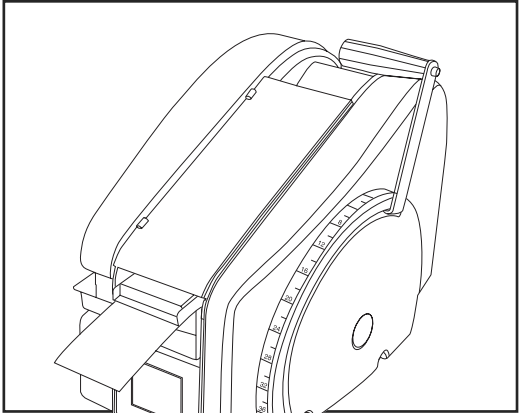

**ULINE H-1359**

**MANUAL TAPE DISPENSER  
WITH HEATER**

1-800-295-5510  
uline.com

**MANUAL TAPE DISPENSER  
WITH HEATER****1-800-295-5510**

uline.com

#	DESCRIPTION	QTY.	ULINE PART NO.	MFG. PART NO.
1	Top Cover Assembly	1	H-1358-TPCVR	RP40310
2	<b>Top Cover Hinge with Screw</b> Includes: <ul style="list-style-type: none"><li>• Hinge (2)</li><li>• Nut (2)</li><li>• Screw (2)</li></ul>	1	H-1360-40311	RP40311
3	<b>Water Bottle with Valve</b> Includes: <ul style="list-style-type: none"><li>• Bottle (1)</li><li>• Duckbill Valve (1)</li><li>• Tank (1)</li></ul>	1	H-1358WB	RP40401
4	Brush Tank	1	H-1358-BRTNK	RP40405
5	Moistening Brush	1	H-1358B	RP40407
6	<b>Right Side Cover Assembly</b> Includes: <ul style="list-style-type: none"><li>• Side Cover (1)</li><li>• Screw (6)</li><li>• Hole Plug (1)</li><li>• Stop Assembly (1)</li></ul>	1	H-1359-SDCVR	RP41301H
7	Power Switch	1	H-1359-PWRSW	RP150536
8	<b>Handle</b> Includes: <ul style="list-style-type: none"><li>• Handle Arm (1)</li><li>• Handle (1)</li><li>• Handle Insert (1)</li><li>• Washer (1)</li><li>• Screw (1)</li><li>• Nut (1)</li></ul>	1	H-1358-HNDL	RP41257
9	Handle Hole Plug	1	-----	RP43102
	Inch Measuring Strip (Not Shown)	1	-----	RP41260
	Metric Measuring Strip (Not Shown)	1	-----	RP41262
	Stop Bolt (Not Shown)	1	H-1358-KNOB	RP41290