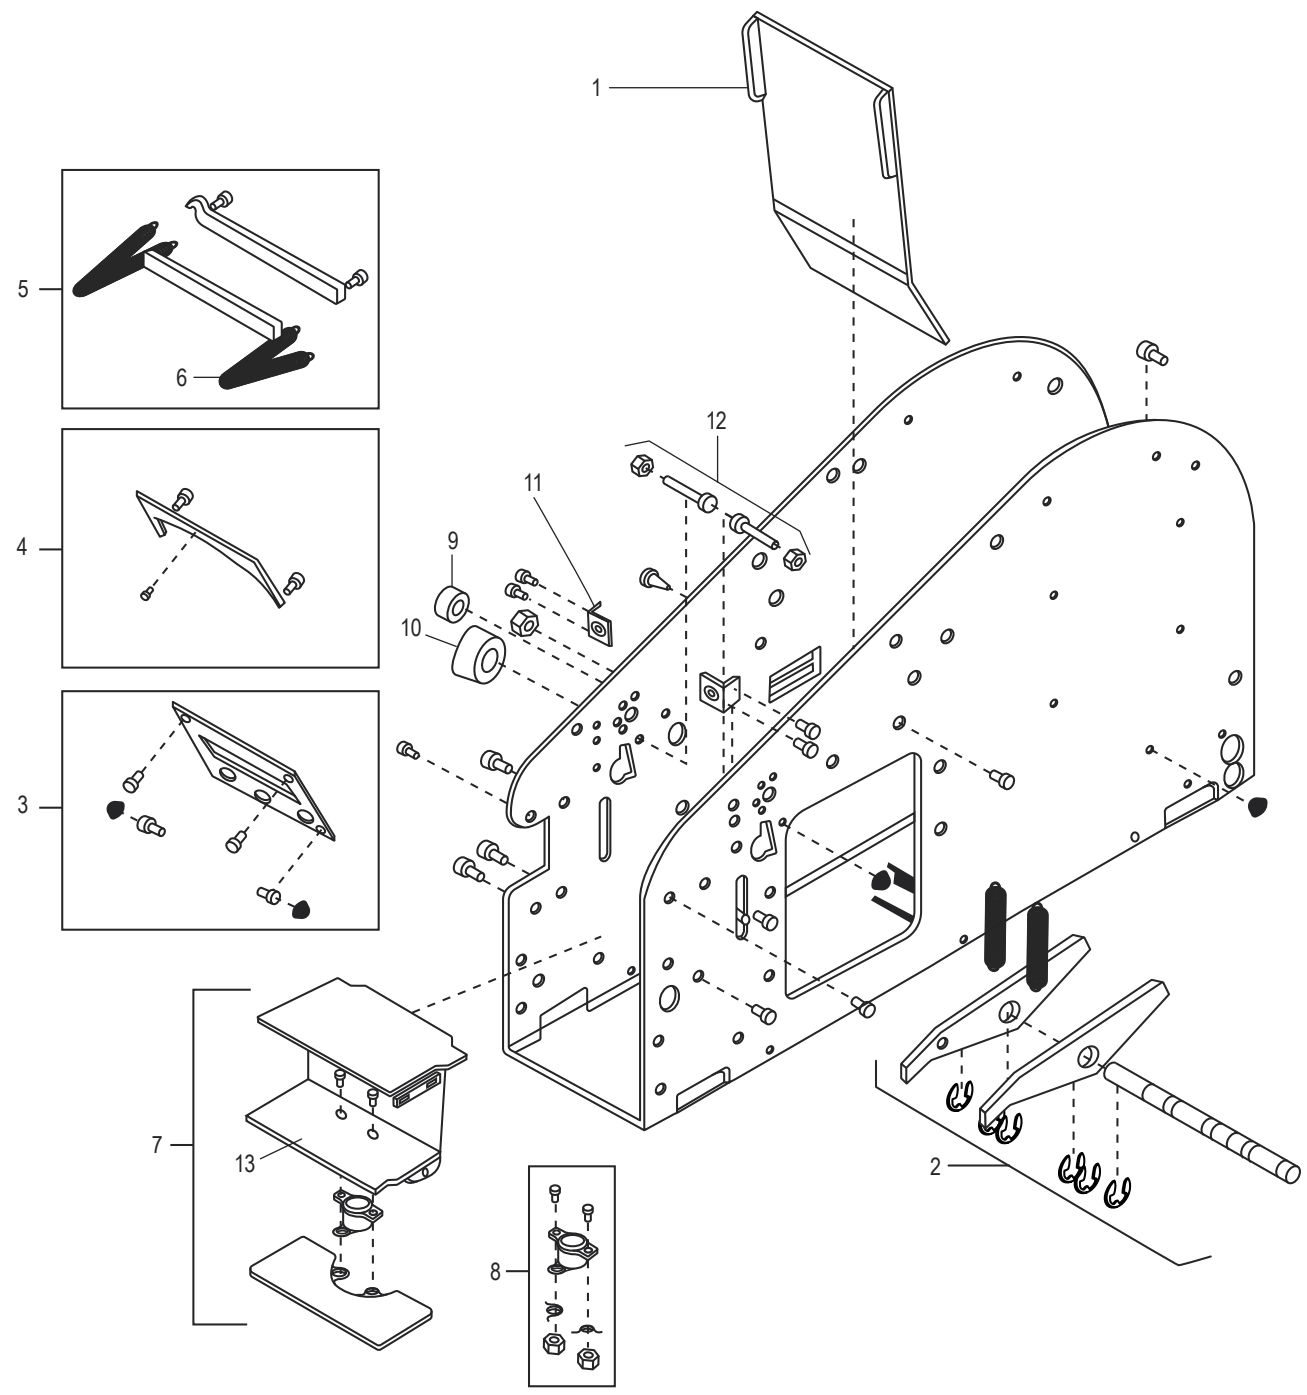

**ULINE** H-1359  
**MANUAL TAPE DISPENSER**  
**WITH HEATER**

1-800-295-5510  
uline.com

#	DESCRIPTION	QTY.	ULINE PART NO.	MFG. PART NO.
1	Foot Channel	1	-----	RP40110
2	Rubber Foot	1	-----	RP40115
3	Tape Channel Plate	1	H-1358-TCP	RP40515
4	<b>Tape Guide Assembly</b> Includes: • Turnbuckle (1) • Guide RHS (1) • Guide LHS (1)	1	-----	RP40550
5	90° Strain Relief	1	-----	RP42956
6	Dome Plug	1	-----	RP42957
7	Split Bushing	1	-----	RP42958
8	Urethane Feed Wheel w/ Shaft	1	H-1360-40235	RP40235
9	Gearbox Motor Mount Frame	1	-----	RP41101
10	<b>Drive Gear With Springs</b> Includes: • Drive Gear (1) • Spring (1)	1	H-1359-GEAR	RP5065X
11	<b>Clutch Roller Assembly</b> Includes: • Clutch (1) • Pin (1)	1	H-362-CLUTCH	RP5063X
12	<b>Brush Tank Cover with Rod &amp; Bushing</b> Includes: • Weighted Tank Cover (1) • Screw (2) • Brass Bushing (1) • Rod (1)	1	H-1360-BTCRB	RP40516
13	<b>Tape Weight with Screw</b> Includes: • Weighted Tank Cover (1) • Screw (1) • Pin (1)	1	H-1358-TPWGT	RP40517
14	3/8 Bearing	1	-----	RP40231
15	1/2 Bearing	1	-----	RP41221
16	Dead Roller	1	H-1360-40560	RP40560
17	<b>Handle Shaft Assembly</b> Includes: • Shaft (1) • Screw (4) • E-Clip (1)	1	H-1358-41220	RP41220
18	Washer	1	-----	RP16172