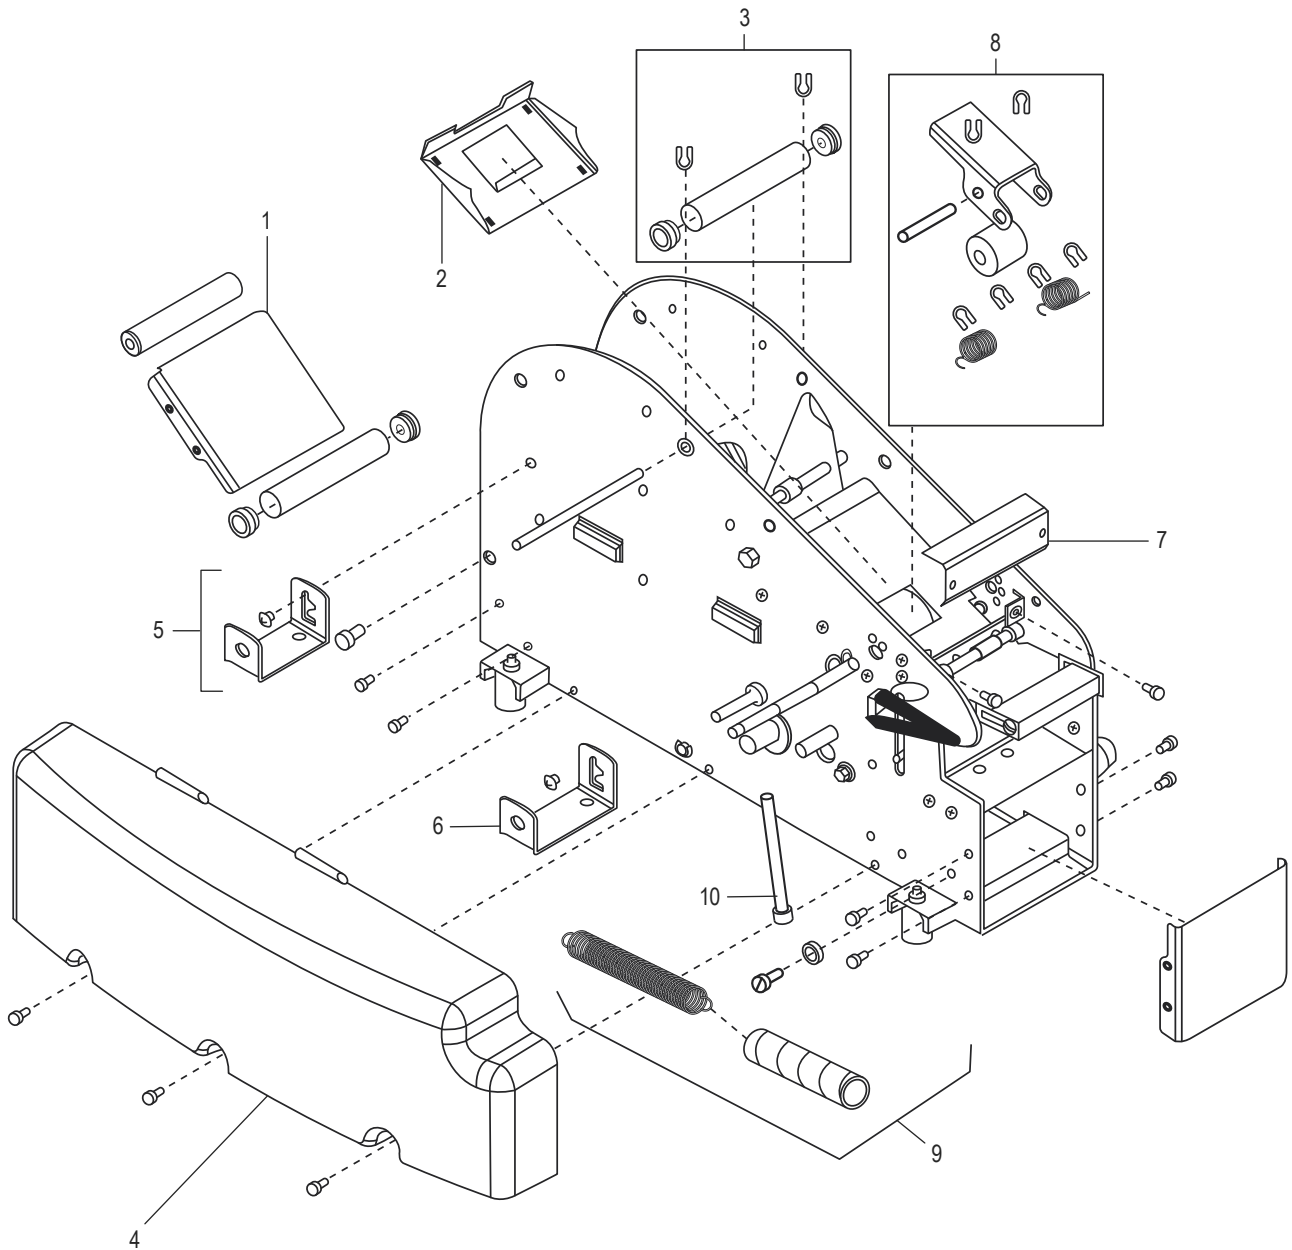

ULINE H-1359
MANUAL TAPE DISPENSER
WITH HEATER

1-800-295-5510
uline.com

**MANUAL TAPE DISPENSER
WITH HEATER**

1-800-295-5510

uline.com

#	DESCRIPTION	QTY.	ULINE PART NO.	MFG. PART NO.
1	Ramp	1	-----	RP40315
2	Pressure Plate	1	H-1358-PLATE	RP40505
3	Top and Free Roller Assembly Includes: • Roller (1) • E-Clip (2) • Side Cover (1)	1	-----	RP40522
4	Left Side Cover	1	H-1358-LCVR	RP-40305
5	Rear Water Bottle Bracket	1	H-1358-WBBKT	RP40404
6	Front Water Bottle Bracket	1	H-1358WBB	RP40403
7	Cutter Guard	1	H-1358-CUTTR	RP40325
8	Pinch Roll Assembly Includes: • Pin (1) • Spring (2) • E-Clip (6) • Shaft (1) • Holder (1) • Roll (1)	1	H-1358-40540	RP40540
9	Cutter Return Spring Assembly Includes: • Spring (1) • Damper (1) • Screw (1) • Nut (2) • S-Hook (1)	1	H-1358-SPRIN	RP41905
10	Cutter Slide Bolt	1	H-1358-41904	RP41904
	Fixed Blade Stop (Not Shown)	1	-----	RP40825