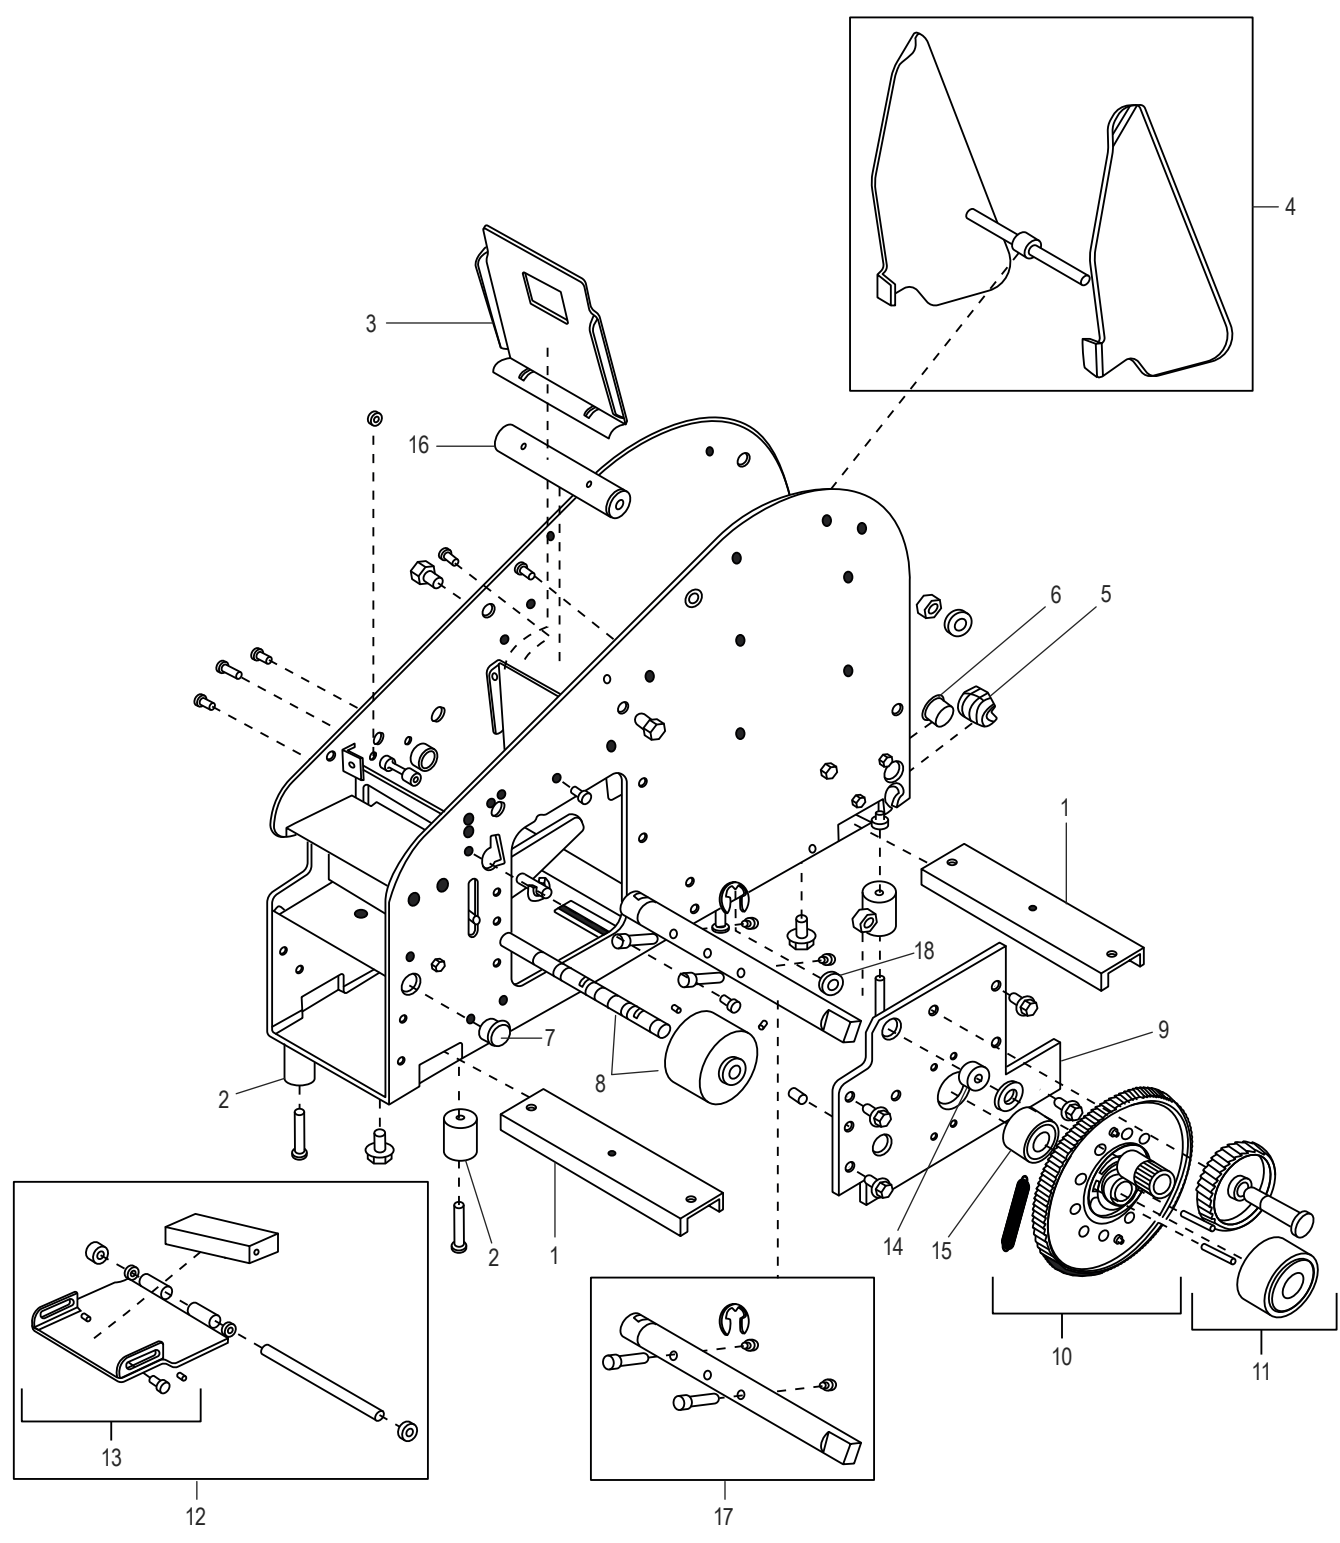

**ULINE** H-1359  
**MANUAL TAPE DISPENSER**  
**WITH HEATER**

1-800-295-5510  
uline.com

#	DESCRIPTION	QTY.	ULINE PART NO.	MFG. PART NO.
1	Foot Channel	1	-----	RP40110
2	Rubber Foot	1	-----	RP40115
3	Tape Channel Plate	1	H-1358-TCP	RP40515
4	<b>Tape Guide Assembly</b> Includes: • Turnbuckle (1) • Guide RHS (1) • Guide LHS (1)	1	-----	RP40550
5	90° Strain Relief	1	-----	RP42956
6	Dome Plug	1	-----	RP42957
7	Split Bushing	1	-----	RP42958
8	Urethane Feed Wheel w/ Shaft	1	H-1360-40235	RP40235
9	Gearbox Motor Mount Frame	1	-----	RP41101
10	<b>Drive Gear With Springs</b> Includes: • Drive Gear (1) • Spring (1)	1	H-1359-GEAR	RP5065X
11	<b>Clutch Roller Assembly</b> Includes: • Clutch (1) • Pin (1)	1	H-362-CLUTCH	RP5063X
12	<b>Brush Tank Cover with Rod &amp; Bushing</b> Includes: • Weighted Tank Cover (1) • Screw (2) • Brass Bushing (1) • Rod (1)	1	H-1360-BTCRB	RP40516
13	<b>Tape Weight with Screw</b> Includes: • Weighted Tank Cover (1) • Screw (1) • Pin (1)	1	H-1358-TPWGT	RP40517
14	3/8 Bearing	1	-----	RP40231
15	1/2 Bearing	1	-----	RP41221
16	Dead Roller	1	H-1360-40560	RP40560
17	<b>Handle Shaft Assembly</b> Includes: • Shaft (1) • Screw (4) • E-Clip (1)	1	H-1358-41220	RP41220
18	Washer	1	-----	RP16172