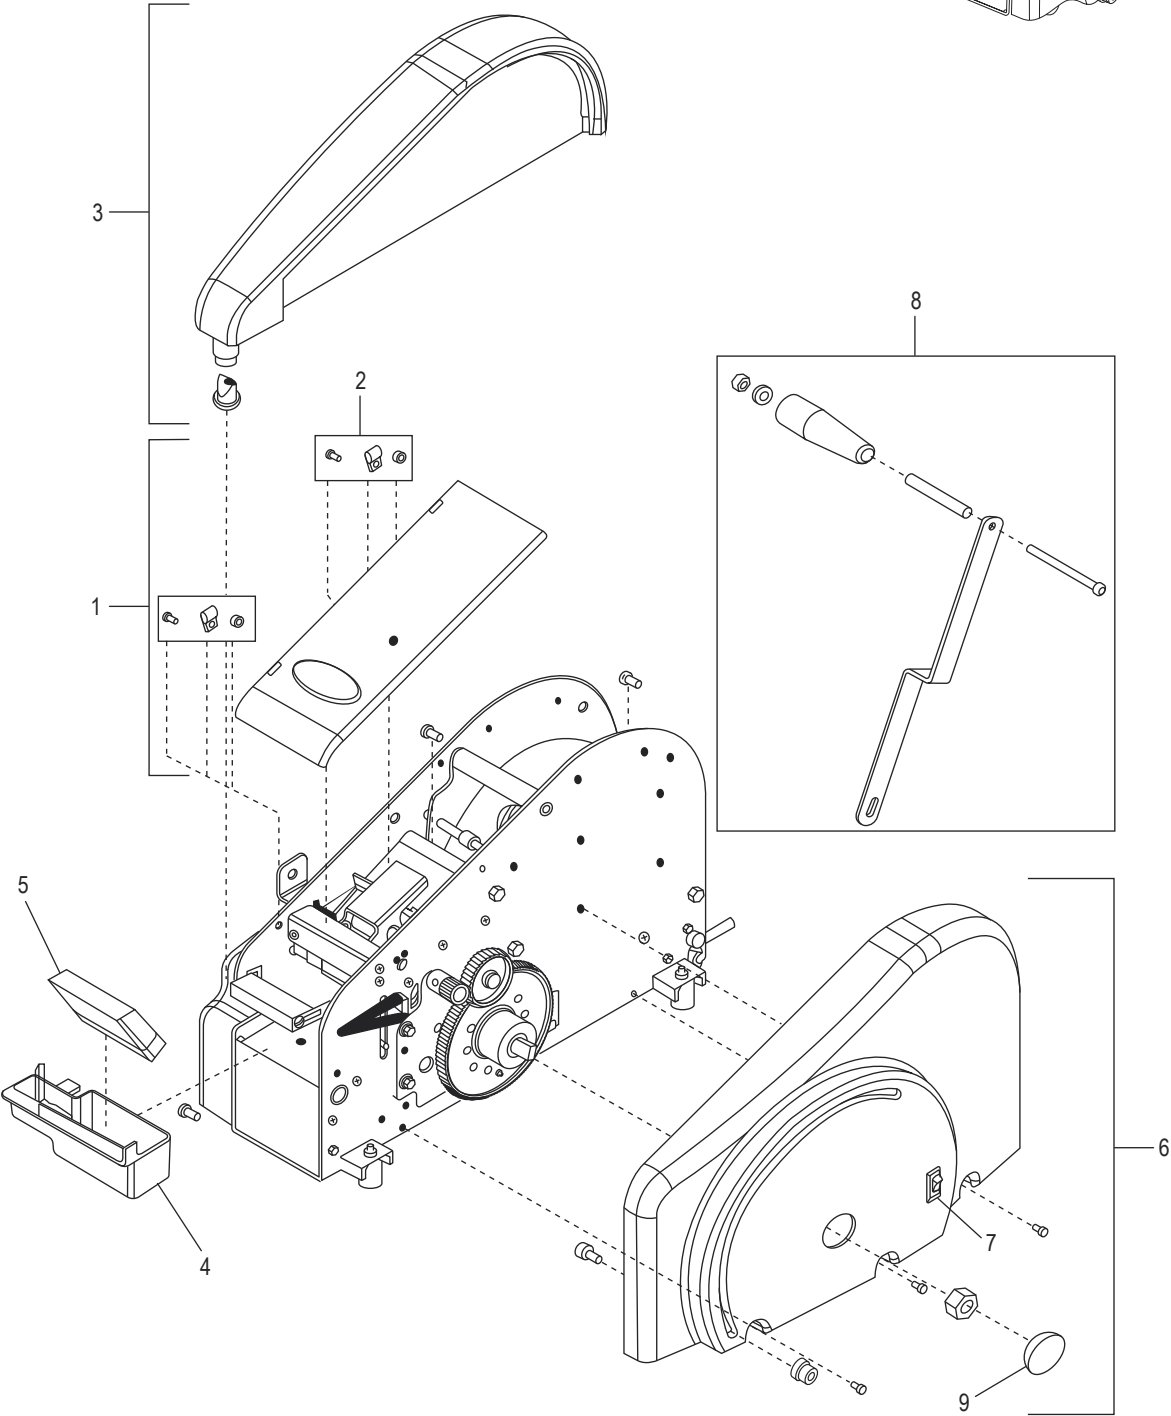

**ULINE H-1359**

**MANUAL TAPE DISPENSER  
WITH HEATER**

1-800-295-5510  
uline.com

**MANUAL TAPE DISPENSER  
WITH HEATER****1-800-295-5510**

uline.com

#	DESCRIPTION	QTY.	ULINE PART NO.	MFG. PART NO.
1	Top Cover Assembly	1	H-1358-TPCVR	RP40310
2	<b>Top Cover Hinge with Screw</b> Includes: <ul style="list-style-type: none"><li>• Hinge (2)</li><li>• Nut (2)</li><li>• Screw (2)</li></ul>	1	H-1360-40311	RP40311
3	<b>Water Bottle with Valve</b> Includes: <ul style="list-style-type: none"><li>• Bottle (1)</li><li>• Duckbill Valve (1)</li><li>• Tank (1)</li></ul>	1	H-1358WB	RP40401
4	Brush Tank	1	H-1358-BRTNK	RP40405
5	Moistening Brush	1	H-1358B	RP40407
6	<b>Right Side Cover Assembly</b> Includes: <ul style="list-style-type: none"><li>• Side Cover (1)</li><li>• Screw (6)</li><li>• Hole Plug (1)</li><li>• Stop Assembly (1)</li></ul>	1	H-1359-SDCVR	RP41301H
7	Power Switch	1	H-1359-PWRSW	RP150536
8	<b>Handle</b> Includes: <ul style="list-style-type: none"><li>• Handle Arm (1)</li><li>• Handle (1)</li><li>• Handle Insert (1)</li><li>• Washer (1)</li><li>• Screw (1)</li><li>• Nut (1)</li></ul>	1	H-1358-HNDL	RP41257
9	Handle Hole Plug	1	-----	RP43102
	Inch Measuring Strip (Not Shown)	1	-----	RP41260
	Metric Measuring Strip (Not Shown)	1	-----	RP41262
	Stop Bolt (Not Shown)	1	H-1358-KNOB	RP41290