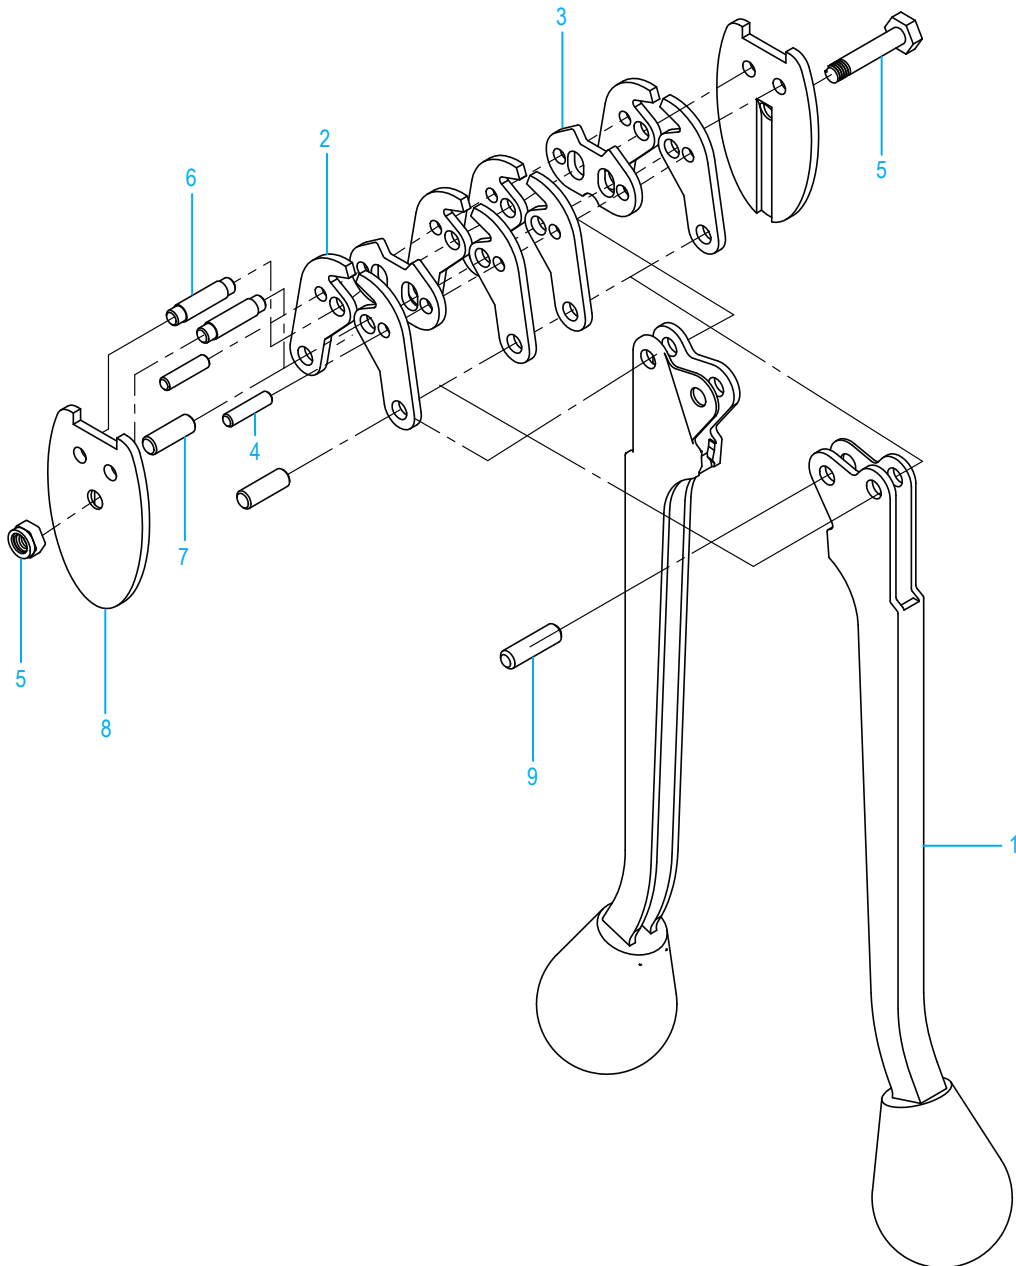

ULINE

H-24, H-25
H-36, H-37

SELLADORA ESTÁNDAR PARA FLEJE DE ACERO

800-295-5510
uline.mx

**SELLADORA ESTÁNDAR
PARA FLEJE DE ACERO**

#	DESCRIPCIÓN	CANT.	NO. DE PARTE DE ULINE	NO. DE PARTE DEL FABRICANTE
1	Ensamble de la palanca de la selladora	2	H-37-1	RPS2001
2	Mordazas para H-24	8	H-24-2	RPS2003802
2	Mordazas para H-25	8	H-25-2	RPS2005802
2	Mordazas para H-36	8	H-36-2	RPS200122
2	Mordazas para H-37	8	H-37-2	2
3	Muescadoras para H-24	2	H-24-3	RPS2003803
3	Muescadoras para H-25	2	H-25-3	RPS2005803
3	Muescadoras para H-36	2	H-36-3	RPS200123
3	Muescadoras para H-37	2	H-37-3	3
4	Clavijas para muescadora para H-24	2	H-24-4	RPS2003804
4	Clavijas para muescadora para H-25	2	H-25-4	RPS2005804
4	Clavijas para muescadora para H-36	2	H-36-4	RPS200124
4	Clavijas para muescadora para H-37	2	H-37-4	4
5	Tornillo y Tuerca	1	H-24-5	5
6	Clavijas de mordaza para H-24	2	H-24-6	RPS2003806
6	Clavijas de mordaza para H-25	2	H-25-06	RPS2005806
6	Clavijas de mordaza para H-36	2	H-36-6	RPS200126
6	Clavijas de mordaza para H-37	2	H-37-6	6
7	Clavijas de alternación para H-24	2	H-24-7	RPS2003807
7	Clavijas de alternación para H-25	2	H-25-7	RPS2005807
7	Clavijas de alternación para H-36	2	H-36-7	RPS200127
7	Clavijas de alternación para H-37	2	H-37-7	7
8	Placas laterales para H-24	2	H-24-8	RPS2003808
8	Placas laterales para H-25	2	H-25-8	RPS2005808
8	Placas laterales para H-36	2	H-36-8	RPS200128
8	Placas laterales para H-37	2	H-37-8	8
9	Clavija guía para H-24	1	H-24-9	RPS2003809
9	Clavija guía para H-25	1	H-25-9	RPS2005809
9	Clavija guía para H-36	1	H-36-9	RPS200129
9	Clavija guía para H-37	1	H-37-9	9