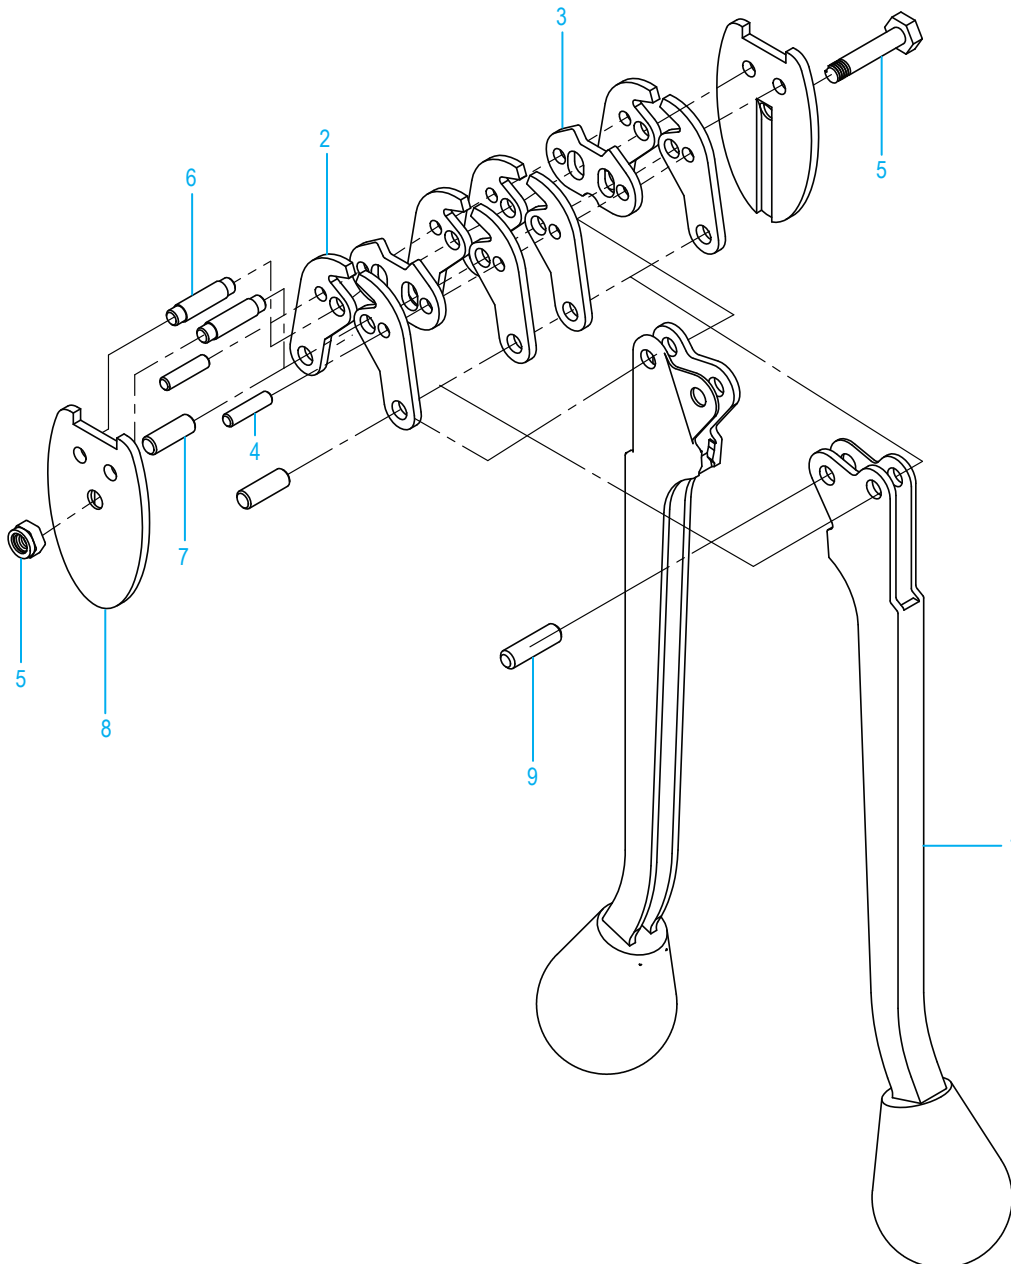

ULINE H-24, H-25
H-36, H-37
**STANDARD STEEL
STRAPPING SEALER**

1-800-295-5510
uline.com

Para Español, vea páginas 3-4.
Pour le français, consulter les pages 5-6.

H-24, H-25
H-36, H-37

1-800-295-5510
uline.com

STANDARD STEEL STRAPPING SEALER

#	DESCRIPTION	QTY	ULINE PART NO.	MFG. PART NO.
1	Sealer Handle Assembly	2	H-37-1	RPS2001
2	Jaws for H-24	8	H-24-2	RPS2003802
2	Jaws for H-25	8	H-25-2	RPS2005802
2	Jaws for H-36	8	H-36-2	RPS200122
2	Jaws for H-37	8	H-37-2	2
3	Notchers for H-24	2	H-24-3	RPS2003803
3	Notchers for H-25	2	H-25-3	RPS2005803
3	Notchers for H-36	2	H-36-3	RPS200123
3	Notchers for H-37	2	H-37-3	3
4	Notcher Pins for H-24	2	H-24-4	RPS2003804
4	Notcher Pins for H-25	2	H-25-4	RPS2005804
4	Notcher Pins for H-36	2	H-36-4	RPS200124
4	Notcher Pins for H-37	2	H-37-4	4
5	Screw and Nut	1	H-24-5	5
6	Jaw Pins for H-24	2	H-24-6	RPS2003806
6	Jaw Pins for H-25	2	H-25-06	RPS2005806
6	Jaw Pins for H-36	2	H-36-6	RPS200126
6	Jaw Pins for H-37	2	H-37-6	6
7	Toggle Pins for H-24	2	H-24-7	RPS2003807
7	Toggle Pins for H-25	2	H-25-7	RPS2005807
7	Toggle Pins for H-36	2	H-36-7	RPS200127
7	Toggle Pins for H-37	2	H-37-7	7
8	Side Plates for H-24	2	H-24-8	RPS2003808
8	Side Plates for H-25	2	H-25-8	RPS2005808
8	Side Plates for H-36	2	H-36-8	RPS200128
8	Side Plates for H-37	2	H-37-8	8
9	Guide Pin for H-24	1	H-24-9	RPS2003809
9	Guide Pin for H-25	1	H-25-9	RPS2005809
9	Guide Pin for H-36	1	H-36-9	RPS200129
9	Guide Pin for H-37	1	H-37-9	9