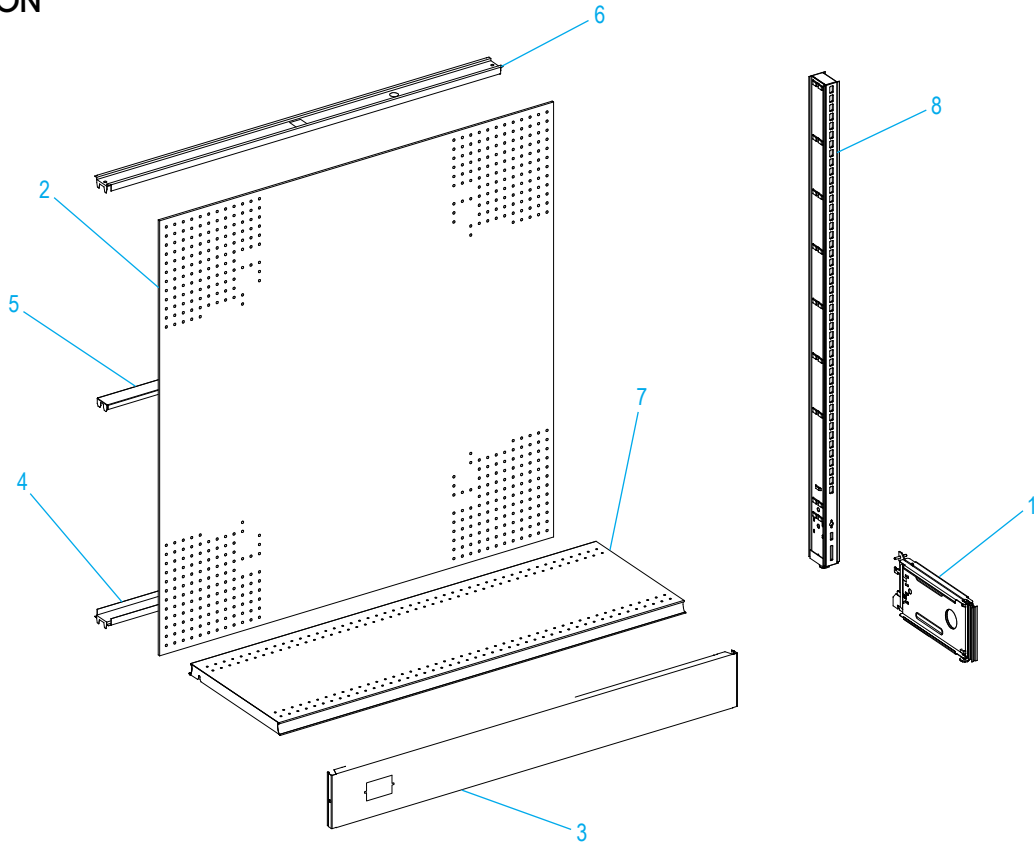

ULINE H-3873 SINGLE-SIDED GONDOLA SHELVING

1-800-295-5510
uline.com

4' WALL STARTER

#	DESCRIPTION	QTY.	ULINE PART NO.	MFG. PART NO.
1	Base Bracket	2	H-3910	BB1606S.PTD
2	48 x 48" Back Panel	1	H-3927	BE448P.PLT
3	Base End Trim	2	H-3923	BET1606.CHR
4	Closed Base Front	1	H-3922	CBF406.CHR
5	Bottom Rail	1	H-3924	R4B.BLT
6	Center Rail	1	H-3925	R4C.N/A
7	Top Rail	1	H-3926	R4T.PLT
8	Base Deck	1	H-3921	SD416N.PLT
9	54" Upright	2	H-3928	U.54.PLT
10	54" Upright End Trim	2	H-3929	UET.54.PLT

ULINE H-3873-ADD
SINGLE-SIDED
GONDOLA SHELVING

1-800-295-5510
 uline.com

4' WALL ADD-ON

#	DESCRIPTION	QTY.	ULINE PART NO.	MFG. PART NO.
1	Base Bracket	1	H-3910	BB1606S.PTD
2	48 x 48" Back Panel	1	H-3927	BE448P.PLT
3	Closed Base Front	1	H-3922	CBF406.CHR
4	Bottom Rail	1	H-3924	R4B.BLT
5	Center Rail	1	H-3925	R4C.N/A
6	Top Rail	1	H-3926	R4T.PLT
7	Base Deck	1	H-3921	SD416N.PLT
8	54" Upright	1	H-3928	U54.PLT