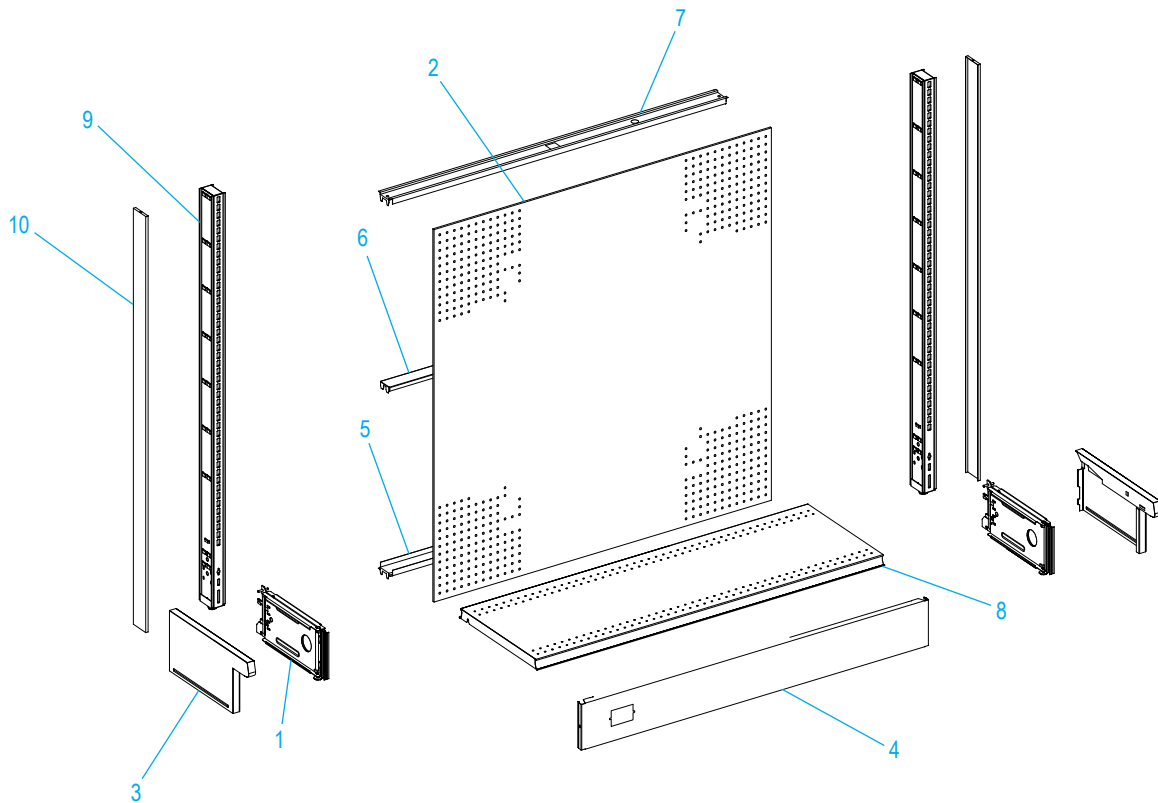

ULINE H-3873 SINGLE-SIDED GONDOLA SHELVING

1-800-295-5510
uline.com

4' WALL STARTER

#	DESCRIPTION	QTY.	ULINE PART NO.	MFG. PART NO.
1	Base Bracket	2	H-3910	BB1606S.PTD
2	48 x 48" Back Panel	1	H-3927	BE448P.PLT
3	Base End Trim	2	H-3923	BET1606.CHR
4	Closed Base Front	1	H-3922	CBF406.CHR
5	Bottom Rail	1	H-3924	R4B.BLT
6	Center Rail	1	H-3925	R4C.N/A
7	Top Rail	1	H-3926	R4T.PLT
8	Base Deck	1	H-3921	SD416N.PLT
9	54" Upright	2	H-3928	U.54.PLT
10	54" Upright End Trim	2	H-3929	UET.54.PLT

ULINE H-3873-ADD
SINGLE-SIDED
GONDOLA SHELVING

1-800-295-5510
 uline.com

4' WALL ADD-ON

#	DESCRIPTION	QTY.	ULINE PART NO.	MFG. PART NO.
1	Base Bracket	1	H-3910	BB1606S.PTD
2	48 x 48" Back Panel	1	H-3927	BE448P.PLT
3	Closed Base Front	1	H-3922	CBF406.CHR
4	Bottom Rail	1	H-3924	R4B.BLT
5	Center Rail	1	H-3925	R4C.N/A
6	Top Rail	1	H-3926	R4T.PLT
7	Base Deck	1	H-3921	SD416N.PLT
8	54" Upright	1	H-3928	U54.PLT