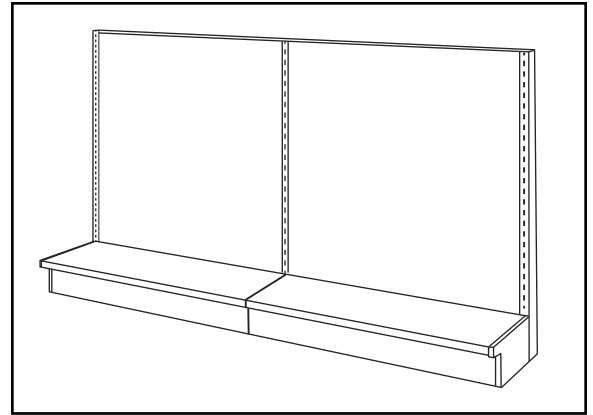

ULINE H-3873 SINGLE-SIDED GONDOLA SHELVING

1-800-295-5510
uline.com

4' WALL STARTER

#	DESCRIPTION	QTY.	ULINE PART NO.	MFG. PART NO.
1	Base Bracket	2	H-3910	BB1606S.PTD
2	48 x 48" Back Panel	1	H-3927	BE448P.PLT
3	Base End Trim	2	H-3923	BET1606.CHR
4	Closed Base Front	1	H-3922	CBF406.CHR
5	Bottom Rail	1	H-3924	R4B.BLT
6	Center Rail	1	H-3925	R4C.N/A
7	Top Rail	1	H-3926	R4T.PLT
8	Base Deck	1	H-3921	SD416N.PLT
9	54" Upright	2	H-3928	U.54.PLT
10	54" Upright End Trim	2	H-3929	UET.54.PLT

ULINE H-3873-ADD
SINGLE-SIDED
GONDOLA SHELVING

1-800-295-5510
 uline.com

4' WALL ADD-ON

#	DESCRIPTION	QTY.	ULINE PART NO.	MFG. PART NO.
1	Base Bracket	1	H-3910	BB1606S.PTD
2	48 x 48" Back Panel	1	H-3927	BE448P.PLT
3	Closed Base Front	1	H-3922	CBF406.CHR
4	Bottom Rail	1	H-3924	R4B.BLT
5	Center Rail	1	H-3925	R4C.N/A
6	Top Rail	1	H-3926	R4T.PLT
7	Base Deck	1	H-3921	SD416N.PLT
8	54" Upright	1	H-3928	U54.PLT