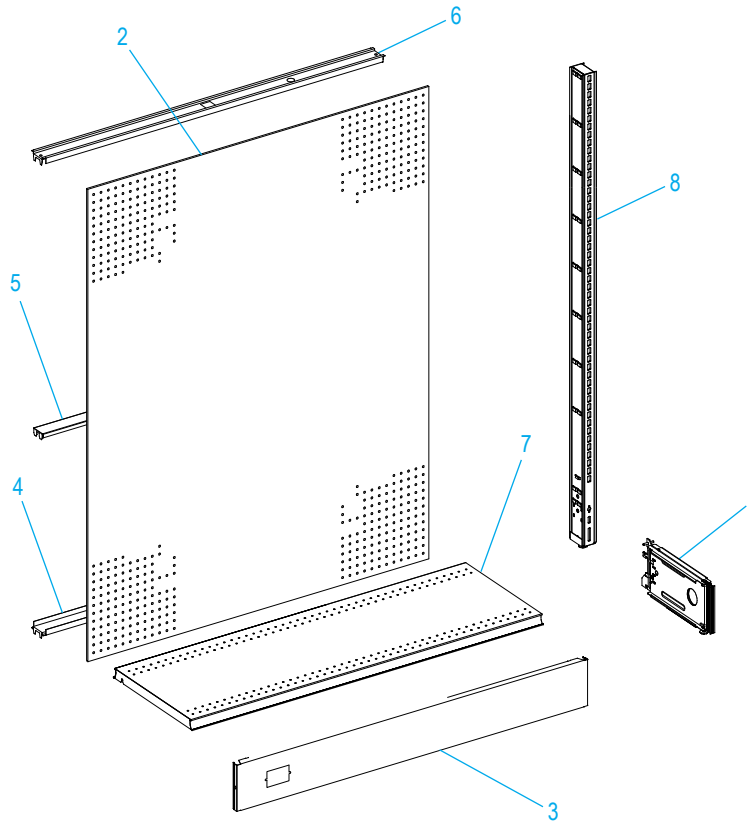

H-3874
H-3874-ADD

1-800-295-5510
uline.com

SINGLE-SIDED GONDOLA SHELVING

4' WALL ADD-ON

#	DESCRIPTION	QTY.	ULINE PART NO.	MFG. PART NO.
1	Base Bracket	1	H-3910	BB1606S.PTD
2	48 x 66" Back Panel	1	H-3930	BE466P.PLT
3	Closed Base Front	1	H-3922	CBF406.CHR
4	Bottom Rail	1	H-3924	R4B.PLT
5	Center Rail	1	H-3925	R4C.N/A
6	Top Rail	1	H-3926	R4T.PLT
7	Base Deck	1	H-3921	SD416N.PLT
8	72" Upright	1	H-3931	U72.PLT