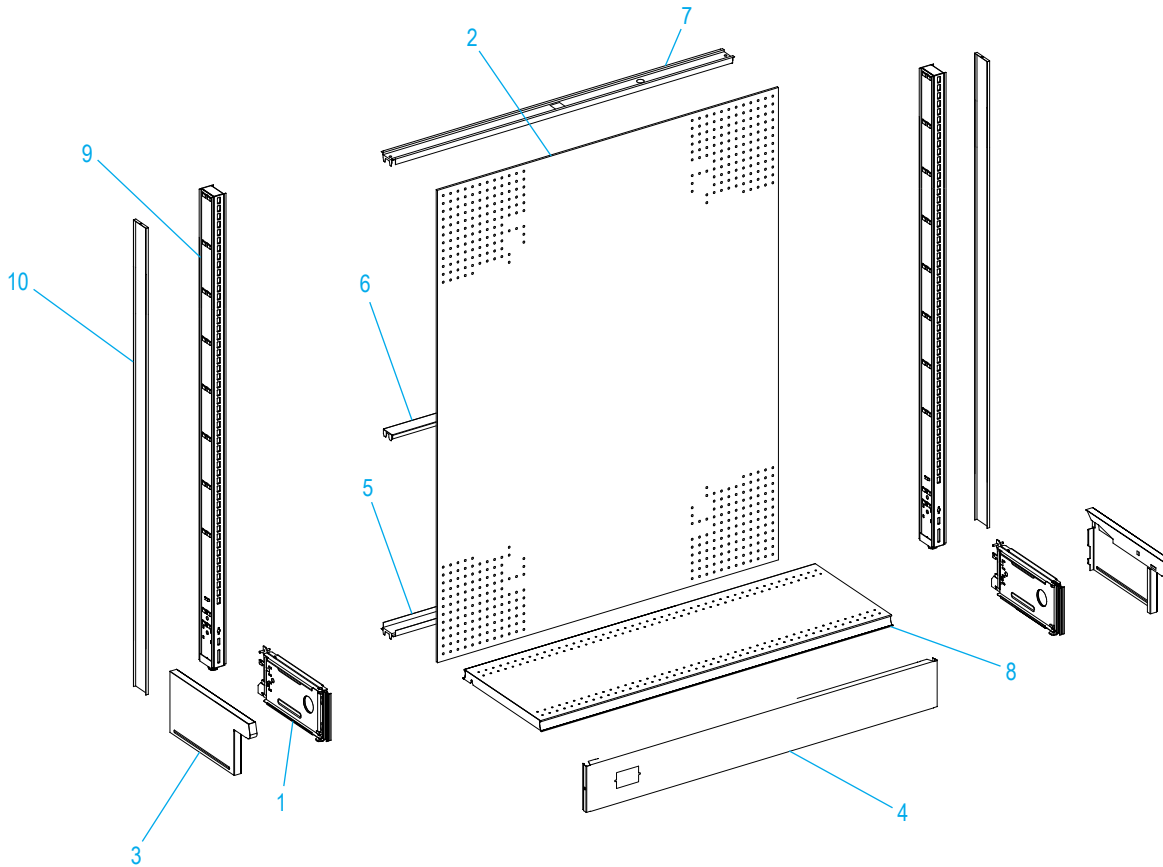

# SINGLE-SIDED GONDOLA SHELVING

## 4' WALL STARTER

#	DESCRIPTION	QTY.	ULINE PART NO.	MFG. PART NO.
1	Base Bracket	2	H-3910	BB1606S.PTD
2	48 x 66" Back Panel	1	H-3930	BE466P.PLT
3	Base End Trim	2	H-3923	BET1606.CHR
4	Closed Base Front	1	H-3922	CBF406.CHR
5	Bottom Rail	1	H-3924	R4B.PLT
6	Center Rail	1	H-3925	R4C.N/A
7	Top Rail	1	H-3926	R4T.PLT
8	Base Deck	1	H-3921	SD416N.PLT
9	72" Upright	2	H-3931	U72.PLT
10	72" Upright End Trim	2	H-3932	UET72.PLT