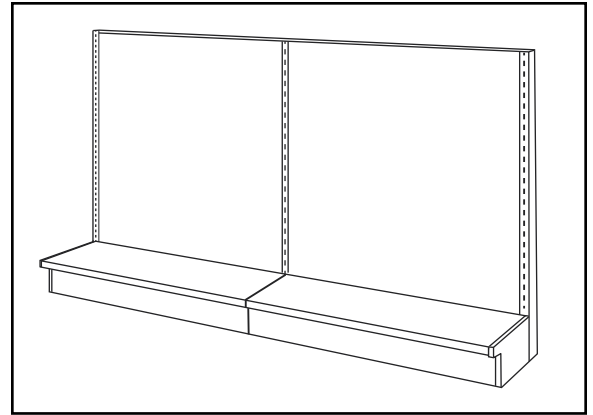

# SINGLE-SIDED GONDOLA SHELVING

## 4' WALL STARTER

#	DESCRIPTION	QTY.	ULINE PART NO.	MFG. PART NO.
1	Base Bracket	2	H-3910	BB1606S.PTD
2	48 x 66" Back Panel	1	H-3930	BE466P.PLT
3	Base End Trim	2	H-3923	BET1606.CHR
4	Closed Base Front	1	H-3922	CBF406.CHR
5	Bottom Rail	1	H-3924	R4B.PLT
6	Center Rail	1	H-3925	R4C.N/A
7	Top Rail	1	H-3926	R4T.PLT
8	Base Deck	1	H-3921	SD416N.PLT
9	72" Upright	2	H-3931	U72.PLT
10	72" Upright End Trim	2	H-3932	UET72.PLT