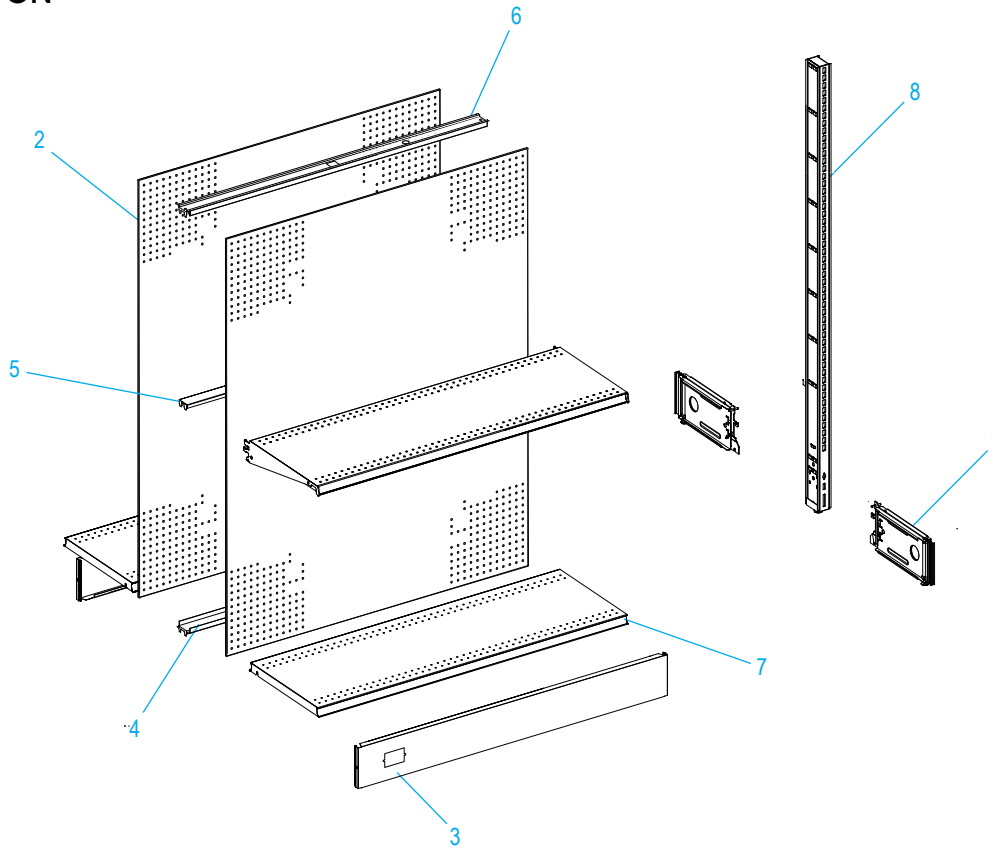

**ULINE** H-3876-ADD  
**DOUBLE-SIDED  
 GONDOLA SHELVING**

1-800-295-5510  
 uline.com

4' ISLAND STARTER

#	DESCRIPTION	QTY.	ULINE PART NO.	MFG. PART NO.
1	Base Bracket	4	H-3910	BB1606S.PTD
2	48 x 66" Back Panel	2	H-3930	BE466P.PLT
3	Base End Trim	4	H-3923	BET1606.CHR
4	Closed Base Front	2	H-3922	CBF406.CHR
5	48 x 16" Shelf	2	H-3877	DL416N
6	Bottom Rail	1	H-3924	R4B.PLT
7	Center Rail	1	H-3925	R4C.N/A
8	Top Rail	1	H-3926	R4T.PLT
9	Base Deck	2	H-3921	SD416N.PLT
10	72" Upright	2	H-3931	U72.PLT
11	72" Upright End Trim	2	H-3932	UET.72.PLT

**ULINE** H-3876-ADD  
**DOUBLE-SIDED  
 GONDOLA SHELVING**

1-800-295-5510  
 uline.com

4' ISLAND ADD-ON

#	DESCRIPTION	QTY.	ULINE PART NO.	MFG. PART NO.
1	Base Bracket	2	H-3910	BB1606S.PTD
2	48 x 66" Back Panel	2	H-3930	BE466P.PLT
3	Closed Base Front	2	H-3922	CBF406.CHR
4	Bottom Rail	1	H-3924	R4B.PLT
5	Center Rail	1	H-3925	R4C.N/A
6	Top Rail	1	H-3926	R4T.PLT
7	Base Deck	2	H-3921	SD416N.PLT
8	72" Upright	1	H-3931	U72.PLT