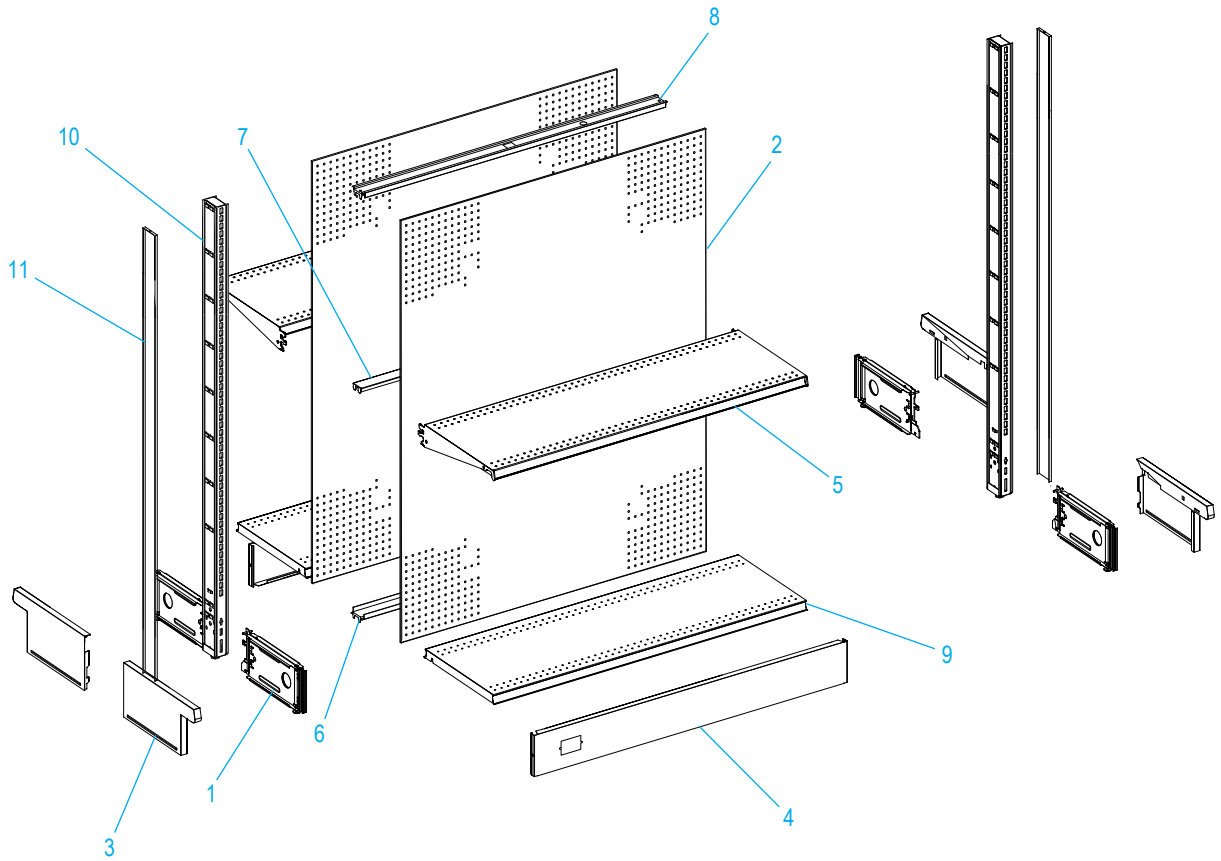

**ULINE** H-3876-ADD  
**DOUBLE-SIDED  
 GONDOLA SHELVING**

1-800-295-5510  
 uline.com

4' ISLAND STARTER

#	DESCRIPTION	QTY.	ULINE PART NO.	MFG. PART NO.
1	Base Bracket	4	H-3910	BB1606S.PTD
2	48 x 66" Back Panel	2	H-3930	BE466P.PLT
3	Base End Trim	4	H-3923	BET1606.CHR
4	Closed Base Front	2	H-3922	CBF406.CHR
5	48 x 16" Shelf	2	H-3877	DL416N
6	Bottom Rail	1	H-3924	R4B.PLT
7	Center Rail	1	H-3925	R4C.N/A
8	Top Rail	1	H-3926	R4T.PLT
9	Base Deck	2	H-3921	SD416N.PLT
10	72" Upright	2	H-3931	U72.PLT
11	72" Upright End Trim	2	H-3932	UET.72.PLT

**ULINE** H-3876-ADD  
**DOUBLE-SIDED  
 GONDOLA SHELVING**

1-800-295-5510  
 uline.com

4' ISLAND ADD-ON

#	DESCRIPTION	QTY.	ULINE PART NO.	MFG. PART NO.
1	Base Bracket	2	H-3910	BB1606S.PTD
2	48 x 66" Back Panel	2	H-3930	BE466P.PLT
3	Closed Base Front	2	H-3922	CBF406.CHR
4	Bottom Rail	1	H-3924	R4B.PLT
5	Center Rail	1	H-3925	R4C.N/A
6	Top Rail	1	H-3926	R4T.PLT
7	Base Deck	2	H-3921	SD416N.PLT
8	72" Upright	1	H-3931	U72.PLT