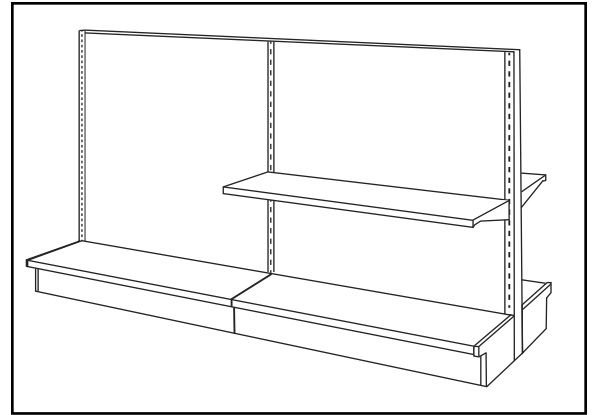

**ULINE** H-3876-ADD  
**DOUBLE-SIDED  
 GONDOLA SHELVING**

1-800-295-5510  
 uline.com

4' ISLAND STARTER

#	DESCRIPTION	QTY.	ULINE PART NO.	MFG. PART NO.
1	Base Bracket	4	H-3910	BB1606S.PTD
2	48 x 66" Back Panel	2	H-3930	BE466P.PLT
3	Base End Trim	4	H-3923	BET1606.CHR
4	Closed Base Front	2	H-3922	CBF406.CHR
5	48 x 16" Shelf	2	H-3877	DL416N
6	Bottom Rail	1	H-3924	R4B.PLT
7	Center Rail	1	H-3925	R4C.N/A
8	Top Rail	1	H-3926	R4T.PLT
9	Base Deck	2	H-3921	SD416N.PLT
10	72" Upright	2	H-3931	U72.PLT
11	72" Upright End Trim	2	H-3932	UET.72.PLT

**ULINE** H-3876-ADD  
**DOUBLE-SIDED  
 GONDOLA SHELVING**

1-800-295-5510  
 uline.com

4' ISLAND ADD-ON

#	DESCRIPTION	QTY.	ULINE PART NO.	MFG. PART NO.
1	Base Bracket	2	H-3910	BB1606S.PTD
2	48 x 66" Back Panel	2	H-3930	BE466P.PLT
3	Closed Base Front	2	H-3922	CBF406.CHR
4	Bottom Rail	1	H-3924	R4B.PLT
5	Center Rail	1	H-3925	R4C.N/A
6	Top Rail	1	H-3926	R4T.PLT
7	Base Deck	2	H-3921	SD416N.PLT
8	72" Upright	1	H-3931	U72.PLT