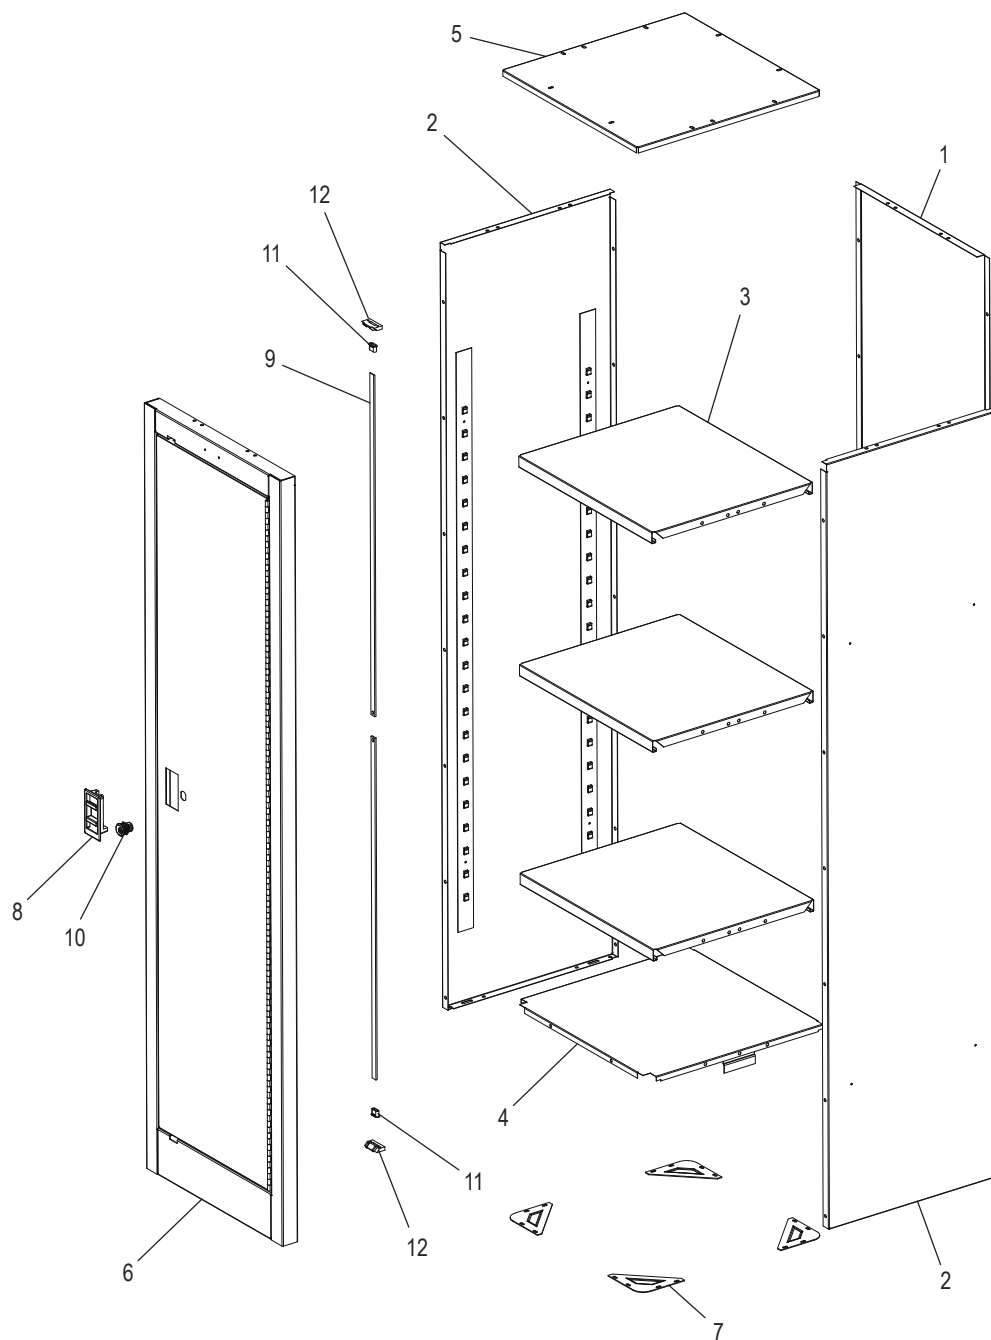

ULINE H-6316

**GABINETE DELGADO
PARA ALMACENAMIENTO**

800-295-5510

uline.mx

#	DESCRIPCIÓN	CANT.	NO. DE PARTE DE ULINE	NO. DE PARTE DEL FABRICANTE
1	Panel Trasero – Negro	1	-----	ICR1866-22F-ME
1	Panel Trasero – Gris	1	-----	ICR1866-22F-PL
1	Panel Trasero – Vino	1	-----	ICR1866-22F-MN
1	Panel Trasero – Blanco	1	-----	ICR1866-22F-MN
2	Panel Lateral – Negro	2	-----	ICS1866-22F-ME
2	Panel Lateral – Gris	2	-----	ICS1866-22F-PL
2	Panel Lateral – Vino	2	-----	ICS1866-22F-MN
2	Panel Lateral – Blanco	2	-----	ICS1866-22F-SW
3	Repisa – Negro	3	H-6319BL	ICAS1818ME
3	Repisa – Gris	3	H-6319GR	ICAS1818PL
3	Repisa – Vino	3	H-6319WINE	ICAS1818MN
3	Repisa – Blanco	3	H-6319W	ICAS1818SW
4	Parte Inferior – Negro	1	-----	ICB1818-22-ME
4	Parte Inferior – Gris	1	-----	ICB1818-22-PL
4	Parte Inferior – Vino	1	-----	ICB1818-22-MN
4	Parte Inferior – Blanco	1	-----	ICB1818-22-SW
5	Parte Superior – Negro	1	-----	ICT1818-22-ME
5	Parte Superior – Gris	1	-----	ICT1818-22-PL
5	Parte Superior – Vino	1	-----	ICT1818-22-MN
5	Parte Superior – Blanco	1	-----	ICT1818-22-SW
6	Puerta y Armazón – Negro	1	-----	ICSDF1866P-ME
6	Puerta y Armazón – Gris	1	-----	ICSDF1866P-PL
6	Puerta y Armazón – Vino	1	-----	ICSDF1866P-MN
6	Puerta y Armazón – Blanco	1	-----	ICSDF1866P-SW
7	Placa Inferior	4	-----	CFP100
8	Asa	1	H-6318-8	LSL100F
9	Barra de Seguridad (Set)	1	-----	ICLRS66
10	Cerradura	1	H-6316-LOCK	ABA001
11	Guía de la Barra de Seguridad	2	H-6317-GLDEQ	LRG1
12	Guía de la Barra Inferior	2	-----	BRG-100
	Perno (No se Muestra)	54	-----	MBT200
	Tuerca (No se Muestra)	54	-----	N201
	Llaves (Set de 2) (No se Muestran)	1	H-7349	ABA001K