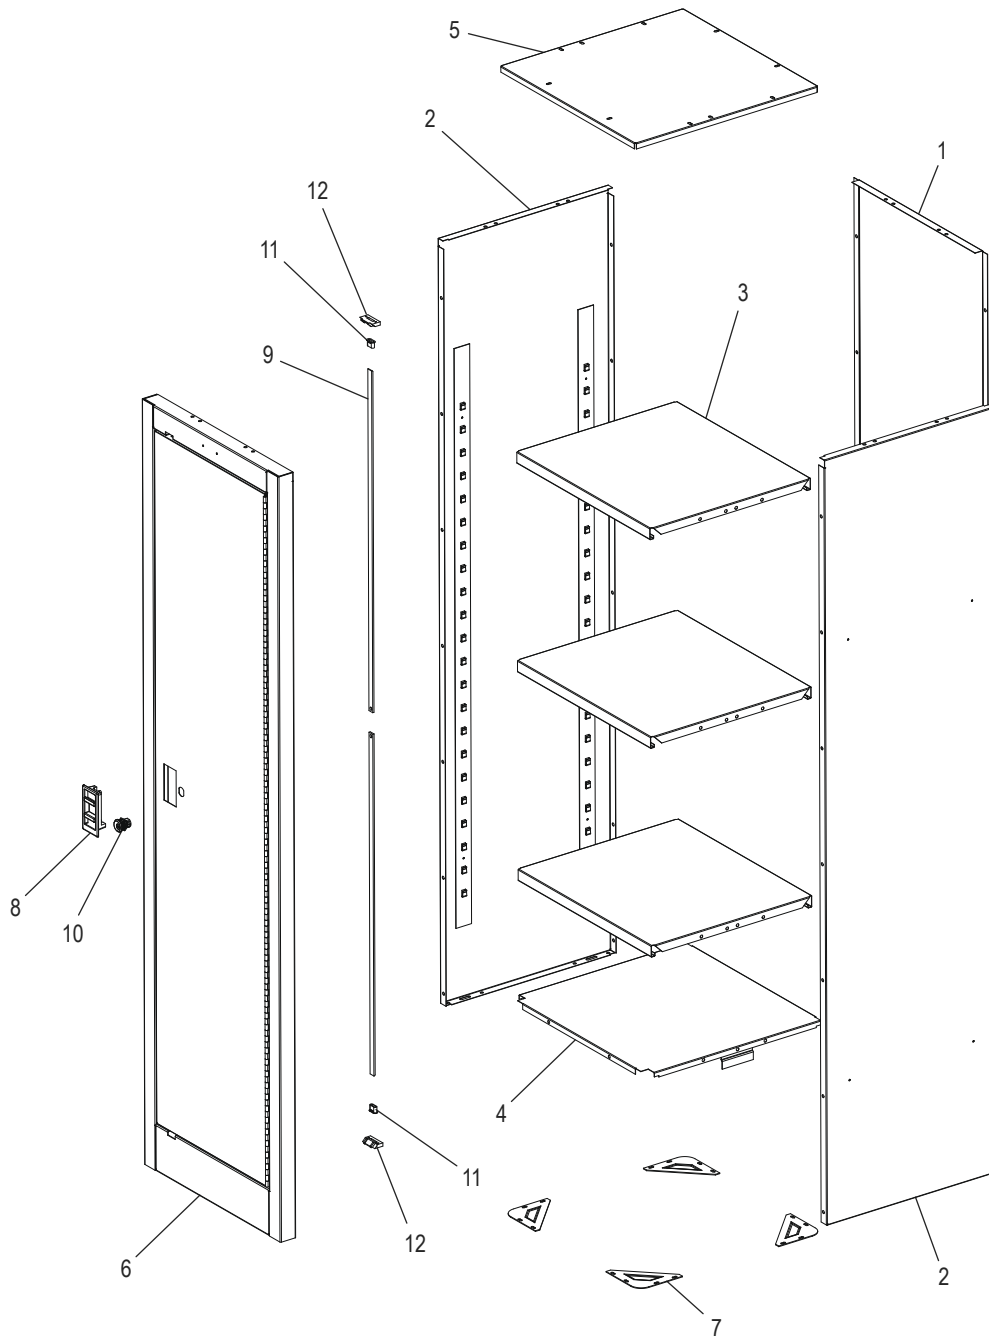

ULINE H-6316 SLIM STORAGE CABINET

1-800-295-5510
uline.com

Para Español, vea páginas 3-4.
Pour le français, consulter les pages 5-6.

ULINE H-6316
SLIM STORAGE CABINET

1-800-295-5510
 uline.com

#	DESCRIPTION	QTY.	ULINE PART NO.	MFG. PART NO.
1	Back Panel – Black	1	-----	ICR1866-22F-ME
1	Back Panel – Gray	1	-----	ICR1866-22F-PL
1	Back Panel – Wine	1	-----	ICR1866-22F-MN
1	Back Panel – White	1	-----	ICR1866-22F-SW
2	Side Panel – Black	2	-----	ICS1866-22F-ME
2	Side Panel – Gray	2	-----	ICS1866-22F-PL
2	Side Panel – Wine	2	-----	ICS1866-22F-MN
2	Side Panel – White	2	-----	ICS1866-22F-SW
3	Shelf – Black	3	H-6319BL	ICAS1818ME
3	Shelf – Gray	3	H-6319GR	ICAS1818PL
3	Shelf – Wine	3	H-6319WINE	ICAS1818MN
3	Shelf – White	3	H-6319W	ICAS1818SW
4	Bottom – Black	1	-----	ICB1818-22-ME
4	Bottom – Gray	1	-----	ICB1818-22-PL
4	Bottom – Wine	1	-----	ICB1818-22-MN
4	Bottom – White	1	-----	ICB1818-22-SW
5	Top – Black	1	-----	ICT1818-22-ME
5	Top – Gray	1	-----	ICT1818-22-PL
5	Top – Wine	1	-----	ICT1818-22-MN
5	Top – White	1	-----	ICT1818-22-SW
6	Door and Frame – Black	1	-----	ICSDF1866P-ME
6	Door and Frame – Gray	1	-----	ICSDF1866P-PL
6	Door and Frame – Wine	1	-----	ICSDF1866P-MN
6	Door and Frame – White	1	-----	ICSDF1866P-SW
7	Foot Plate	4	-----	CFP100
8	Latch Handle	1	H-6318-8	LSL100F
9	Lock Bar (Set)	1	-----	ICLRS66
10	Cabinet Lock	1	H-6316-LOCK	ABA001
11	Lock Bar Guide	2	H-6317-GLDEQ	LRG1
12	Bottom Bar Guide	2	-----	BRG-100
	Bolt (Not Shown)	54	-----	MBT200
	Nut (Not Shown)	54	-----	N201
	Keys (Set of 2) (Not Shown)	1	H-7349	ABA001K