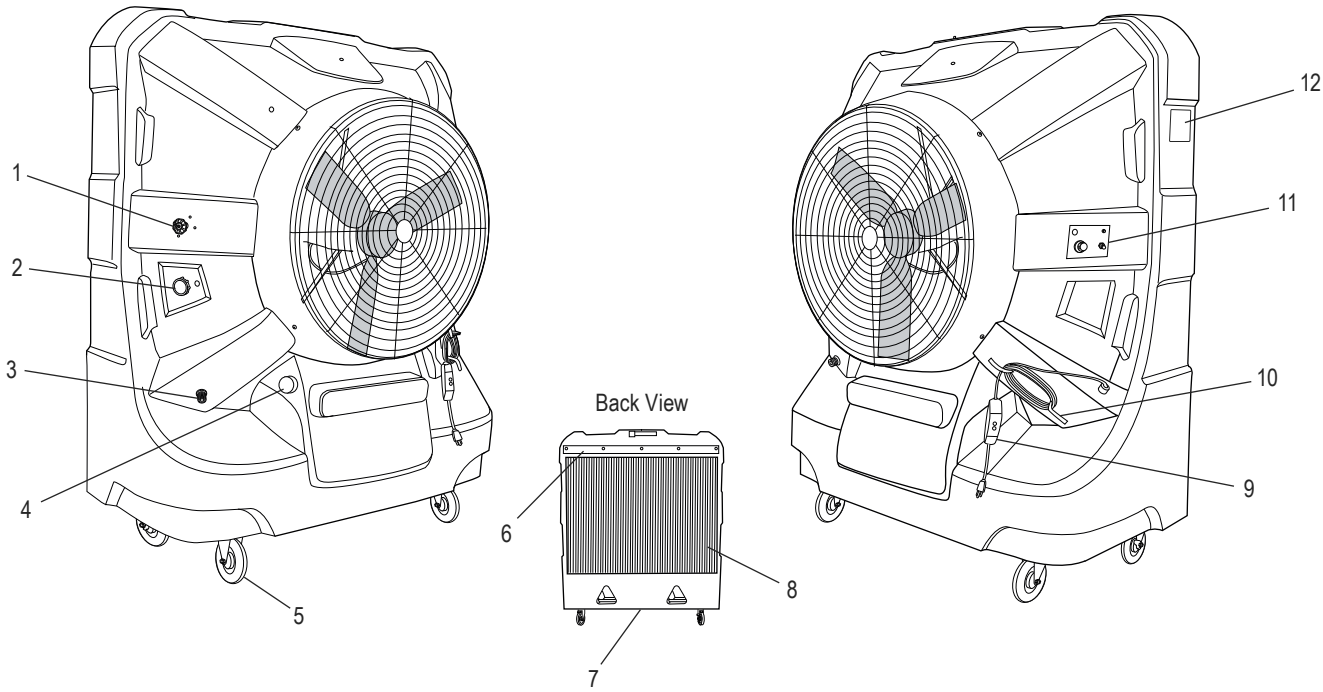

**ULINE H-7127**  
**PORTACOOOL™ EVAPORATIVE**  
**COOLER – 36"**

1-800-295-5510  
 uline.com

#	DESCRIPTION	QTY.	ULINE PART NO.	MFG. PART NO.
1	Water Adjustment Valve	1	H-7128-VALVE	VALVE-01
2	Liquid Level Indicator	1	-----	-----
3	Hose Connection	1	H-7128-HOSEQ	PLBR0016
4	Manual Water Fill Cap	1	H-7399	PARPACINJS006
5	Heavy Duty Caster	4	H-7127-CSTRQ	PARPACCST600
6	Media Flap	1	H-7127-MF	PARFLP006000
7	2" Drain (On Bottom)	1	-----	-----
8	Replacement Pad	1	H-7130	PARKULJ26000
9	Power Cord	1	H-7126-EC	PARPCD00220A
10	Cord Wrap	1	-----	-----
11	Control Panel	1	H-7127-CPNL	PARCTLJ26000
12	Serial Plate	1	-----	-----
13	Fan Blade	1	H-7127-BLDQ	PARFANJ260F0
14	Fan Guard	1	H-7127-FANG	PARSCRJ26000

**ULINE H-7127****PORTACOOOL™ EVAPORATIVE  
COOLER – 36"****1-800-295-5510**

uline.com

#	DESCRIPTION	QTY.	ULINE PART NO.	MFG. PART NO.
	Pump (Not Shown)	1	H-7132	PARPMP01710
	Cover (Not Shown)	1	H-8661	CVRR0005K
	Motor (Not Shown)	1	H-11516	MTRR0042K
	Pump Shutoff (Not Shown)	1	H-7127-PS	PARPSOJ26000
	Jetstream 260 Venturi Kit (Not Shown)	1	H-7127JET260	PARVNTJ26000
	37" Hose (Not Shown)	1	H-7127-HOSE	HOSE-F37
	Upper Support Mount (Not Shown)	1	H-7127-UP	INJR0060
	Lower Support Mount (Not Shown)	1	H-7127-LOW	INJR0061
	36" Motor Support Arm (Not Shown)	1	H-7127-MSA	MNTR0001
	Hard Water Treatment Kit (Not Shown)	1	H-6108	PARPACHWTB00
	Water Pressure Regulator (Not Shown)	1	H-3030-26	PRES-REG-01
	Reducing Adaptor for 36" (Not Shown)	1	H-3030-29	PVC-ADP-01
	Control Knob (Not Shown)	1	H-7384	PARKNBJS0000
	Bonnet Clamp Fasteners (Not Shown)	1	H-7127-BCF	SPRAY-ACC-04
	Gate Valve Assembly (Not Shown)	1	H-7128-GVASQ	VALS0001