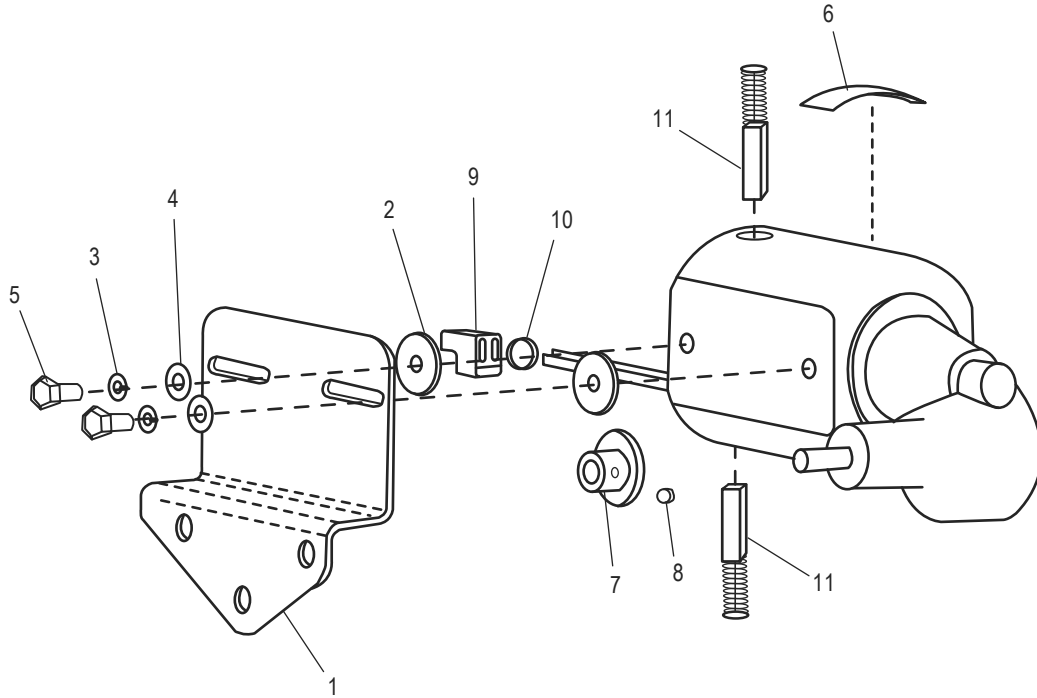

ULINE H-800, H-1037
BETTER PACK ELECTRONIC
555eS KRAFT TAPE DISPENSER

1-800-295-5510
 uline.com

LEFT FRAME

LEFT FRAME PARTS LIST

#	DESCRIPTION	QTY.	ULINE PART NO.	MFG. PART NO.
1	Left Frame	1	H-800-010	E555-010-01
2	Foot	2	H-800-FT	E555-054-00
3	Screw	2	H-800-ST1949	ST1949
4	Flat Washer, #10	2	H-800-BW	BW1/4 THIN

ULINE H-800, H-1037
BETTER PACK ELECTRONIC
555eS KRAFT TAPE DISPENSER

1-800-295-5510
 uline.com

RIGHT FRAME

RIGHT FRAME PARTS LIST

#	DESCRIPTION	QTY.	ULINE PART NO.	MFG. PART NO.
1	Right Frame	1	H-800-074	E555-011-01
2	Link Cutter Lift	1	H-800-085-01	E555-085-01
3	Cutter Lift Lever	1	H-800-079-01	E555-079-01
4	Thick Washer	1	H-800-K35A	K35A1/32
5	Washer	1	H-800-BW	BW1/4 THIN
6	Lock Washer	1	H-800-1214Q	1214
7	Screw	1	H-35-TO256	TO256
8	Stationary Blade Adjuster	1	-----	E555-061-01
9	Rivet	1	-----	FM90
10	Screw	3	H-800-ST1949	ST1949
11	Foot	2	H-800-FT	E555-054-00
12	Flat Washer, #10	2	H-800-BW	BW1/4 THIN

ULINE H-800, H-1037
BETTER PACK ELECTRONIC
555eS KRAFT TAPE DISPENSER

1-800-295-5510
 uline.com

MOTOR

MOTOR PARTS LIST

#	DESCRIPTION	QTY.	ULINE PART NO.	MFG. PART NO.
1	Motor Mount Bracket	1	-----	ND121
2	Space	2	-----	ND122A
3	Lock Washer	2	-----	ND130
4	Washer	2	-----	BS40
5	Screw Motor Mounting	2	-----	E639
6	Motor Label	1	-----	ND105L
7	Sprocket, Motor	1	H-800-ND114A	ND114A
8	Set Screw	1	H-800-BM172	BM172
9	Connector	1	-----	ST2291
10	Plastic Tie	1	-----	ST190
11	Motor Brush Kit	1	H-800-MB555S	ND105BXK
	Motor Assembly (Not Shown)	1	H-800MOTOR	E555-044-01