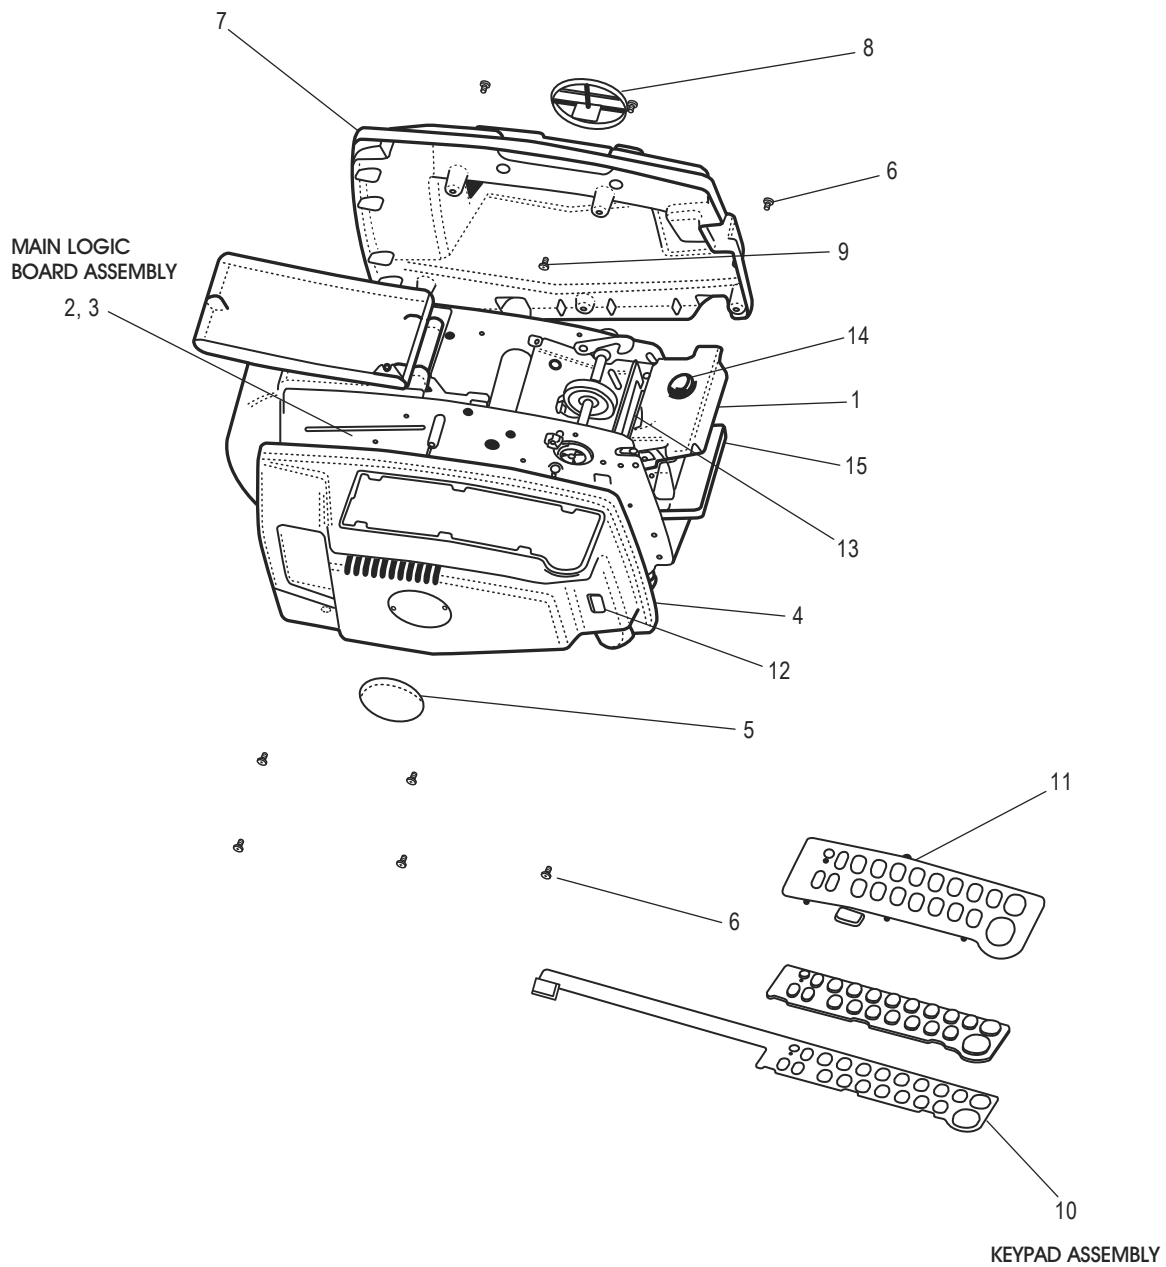

EXTERNAL VIEW

ULINE H-800, H-1037
BETTER PACK ELECTRONIC
555eS KRAFT TAPE DISPENSER

1-800-295-5510
uline.com

EXTERNAL VIEW PARTS LIST

#	DESCRIPTION	QTY.	ULINE PART NO.	MFG. PART NO.
1	Heater Assembly	1	H-800H	E555-007-01
2	Main Logic Board Assembly (For H-1037)	1	H-800-LBOARD	E555-001-01
2	Main Logic Board Assembly (For H-800)	1	H-800MBA	E555-002-01
2	Main Logic Board Assembly (For 220V H-800)	1	H-800-CBOARD	E555-001-06
3	Screw, #6-32 x .5	5	-----	ST-2340
4	Left Cover	1	H-800-LFTCVR	E555-030-00
5	Cover Badge	1	H-800-BADGE	E555-055-00
6	Screw, #10-24 x .375	5	H-800-ST1949	ST-1949
7	Right Cover	1	H-800-RSC	E555-031-00
8	Bottle Retainer	1	H-800-BOTTLE	E555-037-00
9	Screw (Self Threading), Type B, #8 x 3/8	1	H-800-ST2339	ST2339
10	Keypad Assembly (For H-800)	1	H-800-KEYPAD	E555-003-01
10	Keypad Assembly (For H-1037)	1	H-1037KEYPAD	E555-003-02
11	Bezel, Keypad (For H-800)	1	H-800KB	E555-039-01
11	Bezel, Keypad (For H-1037)	1	H-1037-11	E555-039-02
12	Cable Assembly Power Switch	1	H-800PS	E555-071-01
13	Cable Assembly 555e Tape Sensor	1	H-800-06901	E555-069-01
14	Heater Knob Kit	1	H-800H-2929	ST2929KIT
15	Tape Aerial	1	H-800-TA2000	TA2000
	Rubber Keypad (For H-800, Not Shown)	1	H-800-003-01	E555003-01-PAD
	EEPROM-Small Micro Chip	1	H-800-MCHIP	ST2336-555