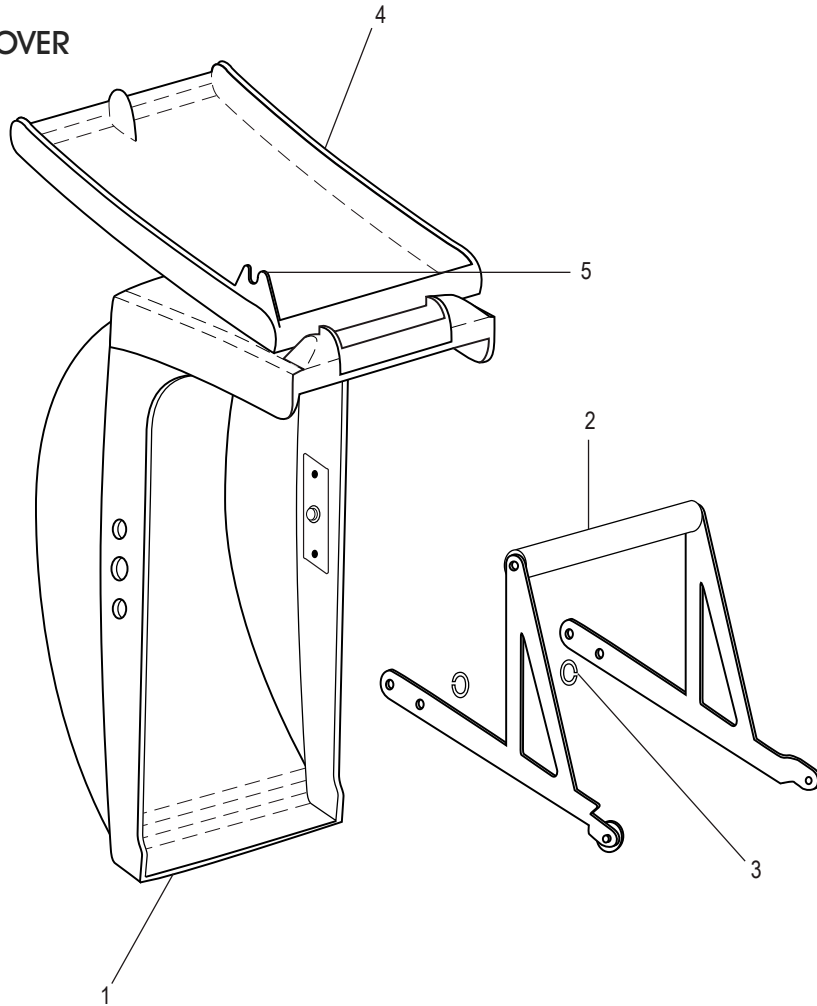

ULINE H-800, H-1037
BETTER PACK ELECTRONIC
555eS KRAFT TAPE DISPENSER

1-800-295-5510
 uline.com

RIGHT FRAME

RIGHT FRAME PARTS LIST

#	DESCRIPTION	QTY.	ULINE PART NO.	MFG. PART NO.
1	Right Frame	1	H-800-074	E555-011-01
2	Link Cutter Lift	1	H-800-085-01	E555-085-01
3	Cutter Lift Lever	1	H-800-079-01	E555-079-01
4	Thick Washer	1	H-800-K35A	K35A1/32
5	Washer	1	H-800-BW	BW1/4 THIN
6	Lock Washer	1	H-800-1214Q	1214
7	Screw	1	H-35-TO256	TO256
8	Stationary Blade Adjuster	1	-----	E555-061-01
9	Rivet	1	-----	FM90
10	Screw	3	H-800-ST1949	ST1949
11	Foot	2	H-800-FT	E555-054-00
12	Flat Washer, #10	2	H-800-BW	BW1/4 THIN

ULINE H-800, H-1037
BETTER PACK ELECTRONIC
555eS KRAFT TAPE DISPENSER

1-800-295-5510
 uline.com

TOP AND REAR COVER

TOP AND REAR COVER PARTS LIST

#	DESCRIPTION	QTY.	ULINE PART NO.	MFG. PART NO.
1	Rear Cover Assembly	1	H-800REARCVR	E555-034-01
2	Assembly Lift Roller Bracket	1	H-800LRBRCKT	E555-098-01
3	E-Ring	2	H-800-ST2337	ST2337
4	Top Cover Assembly	1	H-800TOPCVR	E555-035-01
5	Magnet	1	H-800-MAGNET	ST-2344
	Top and Rear Covers Assembly (Not Shown)	1	H-800-TPRCVR	E555-045-01