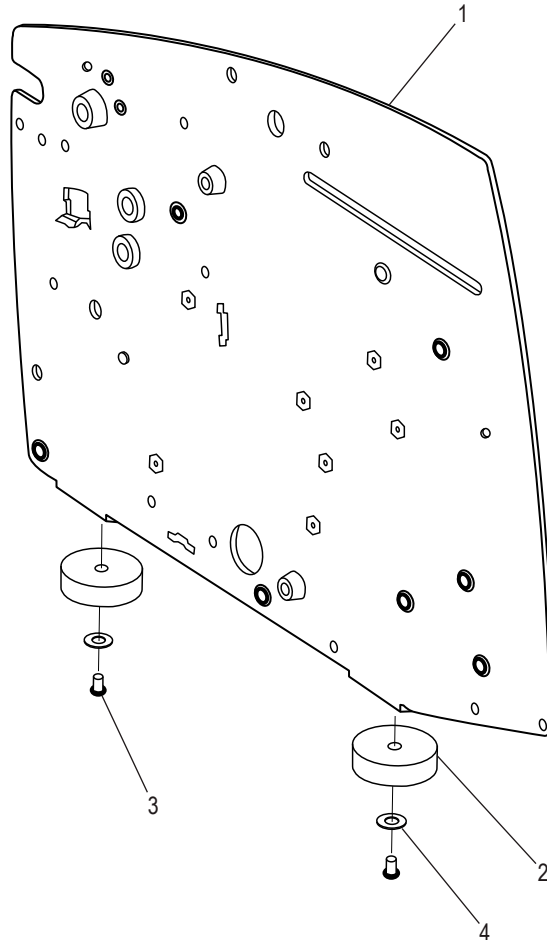

ULINE H-800, H-1037
BETTER PACK ELECTRONIC
555eS KRAFT TAPE DISPENSER

1-800-295-5510
uline.com

LEFT FRAME

LEFT FRAME PARTS LIST

#	DESCRIPTION	QTY.	ULINE PART NO.	MFG. PART NO.
1	Left Frame	1	H-800-010	E555-010-01
2	Foot	2	H-800-FT	E555-054-00
3	Screw	2	H-800-ST1949	ST1949
4	Flat Washer, #10	2	H-800-BW	BW1/4 THIN