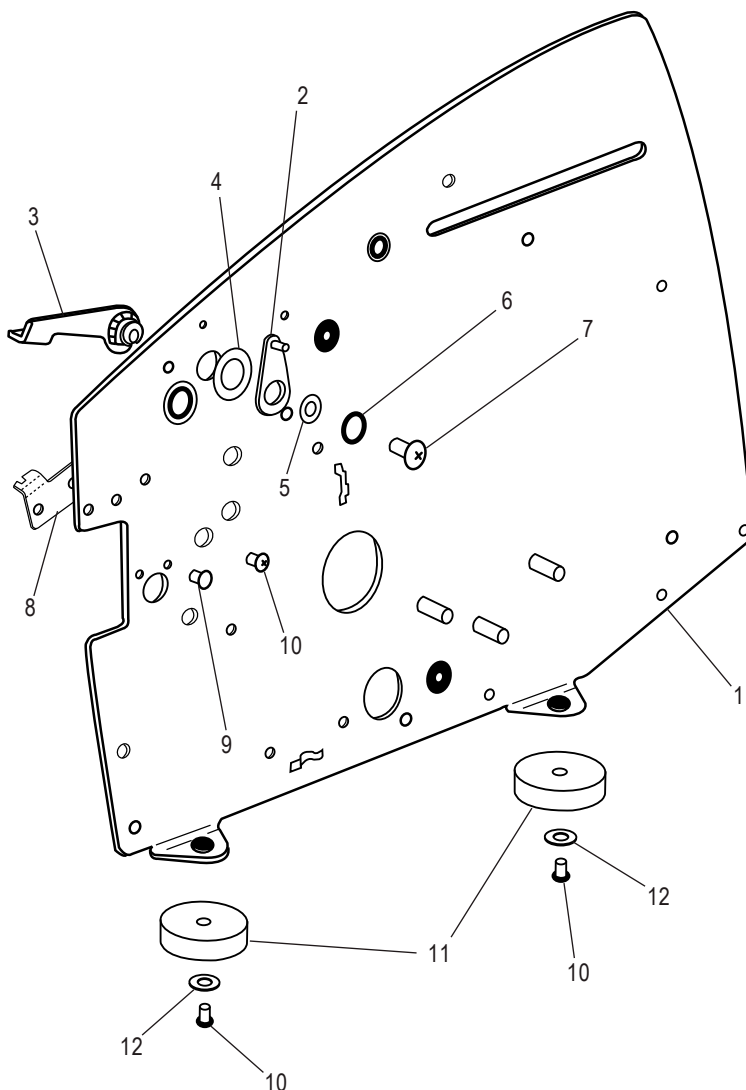

ULINE H-800, H-1037
BETTER PACK ELECTRONIC
555eS KRAFT TAPE DISPENSER

1-800-295-5510
 uline.com

LEFT FRAME

LEFT FRAME PARTS LIST

#	DESCRIPTION	QTY.	ULINE PART NO.	MFG. PART NO.
1	Left Frame	1	H-800-010	E555-010-01
2	Foot	2	H-800-FT	E555-054-00
3	Screw	2	H-800-ST1949	ST1949
4	Flat Washer, #10	2	H-800-BW	BW1/4 THIN

ULINE H-800, H-1037
BETTER PACK ELECTRONIC
555eS KRAFT TAPE DISPENSER

1-800-295-5510
 uline.com

RIGHT FRAME

RIGHT FRAME PARTS LIST

#	DESCRIPTION	QTY.	ULINE PART NO.	MFG. PART NO.
1	Right Frame	1	H-800-074	E555-011-01
2	Link Cutter Lift	1	H-800-085-01	E555-085-01
3	Cutter Lift Lever	1	H-800-079-01	E555-079-01
4	Thick Washer	1	H-800-K35A	K35A1/32
5	Washer	1	H-800-BW	BW1/4 THIN
6	Lock Washer	1	H-800-1214Q	1214
7	Screw	1	H-35-TO256	TO256
8	Stationary Blade Adjuster	1	-----	E555-061-01
9	Rivet	1	-----	FM90
10	Screw	3	H-800-ST1949	ST1949
11	Foot	2	H-800-FT	E555-054-00
12	Flat Washer, #10	2	H-800-BW	BW1/4 THIN