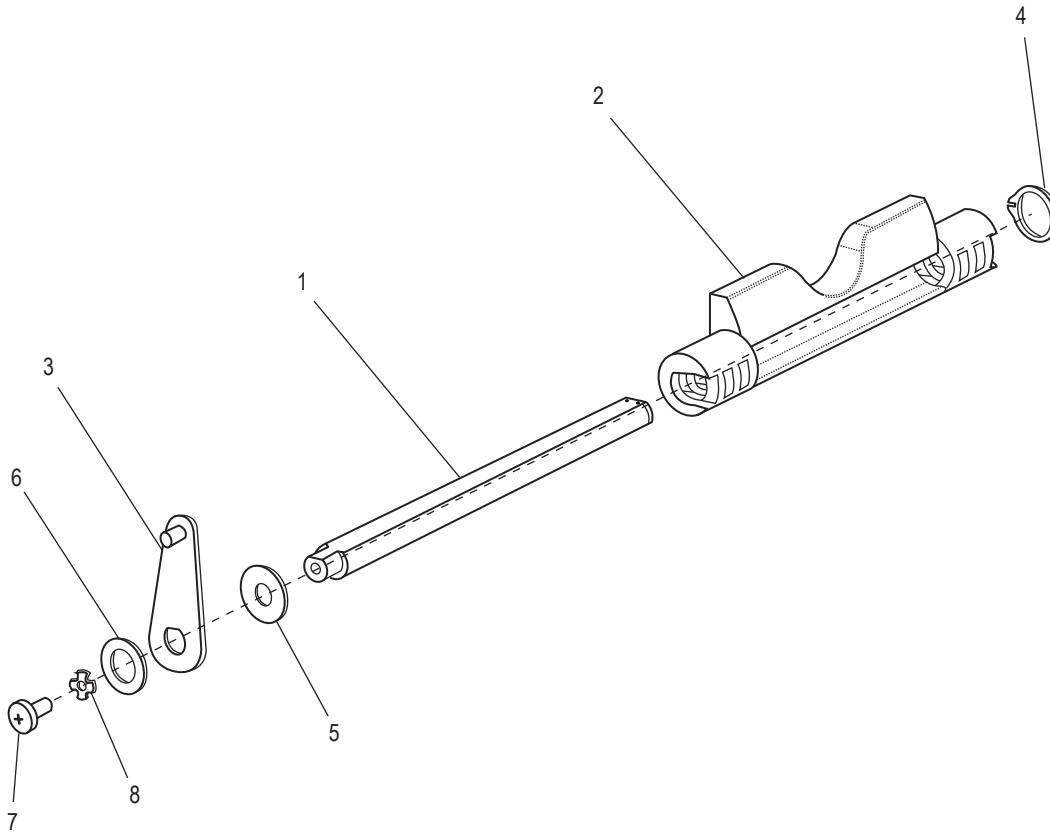

ULINE H-800, H-1037
BETTER PACK ELECTRONIC
555eS KRAFT TAPE DISPENSER

1-800-295-5510
 uline.com

TOP AND REAR COVER

TOP AND REAR COVER PARTS LIST

#	DESCRIPTION	QTY.	ULINE PART NO.	MFG. PART NO.
1	Rear Cover Assembly	1	H-800REARCVR	E555-034-01
2	Assembly Lift Roller Bracket	1	H-800LRBRCKT	E555-098-01
3	E-Ring	2	H-800-ST2337	ST2337
4	Top Cover Assembly	1	H-800TOPCVR	E555-035-01
5	Magnet	1	H-800-MAGNET	ST-2344
	Top and Rear Covers Assembly (Not Shown)	1	H-800-TPRCVR	E555-045-01

ULINE H-800, H-1037
BETTER PACK ELECTRONIC
555eS KRAFT TAPE DISPENSER

1-800-295-5510
 uline.com

SOLENOID AND CUTTER

SOLENOID AND CUTTER PARTS LIST

#	DESCRIPTION	QTY.	ULINE PART NO.	MFG. PART NO.
1	Solenoid Shelf Assembly, 115 Volt	1	H-800-SELLA	E555-048-01
2	Cutter Yoke Assembly	1	H-800-YOKE	E555-049-01
3	Solenoid Clevis Pin	1	-----	E555-096-00
4	E-Ring, .187 Diameter Shaft	2	H-800-ST2337	ST-2337
	Solenoid and Cutter Assembly (Not Shown)	1	H-800-SOLENQ	E555-005-01
	Baffle Safety (Not Shown)	1	H-800-083-01	E555-083-01

ULINE H-800, H-1037
BETTER PACK ELECTRONIC
555eS KRAFT TAPE DISPENSER

1-800-295-5510
 uline.com

STOP SHAFT

STOP SHAFT PARTS LIST

#	DESCRIPTION	QTY.	ULINE PART NO.	MFG. PART NO.
1	Stop Shaft	1	-----	E555-082-00
2	Cutter Lift Cam	1	H-800-LIFT	E555-077-00
3	Cutter Lift Lever Assembly	1	H-800-08401	E555-084-01
4	Retaining Ring	1	H-35-WK2	WK2
5	Washer	1	-----	FF91
6	Washer	1	-----	SX49A
7	Screw	1	-----	ST-2340
8	External Tooth Lock Washer	1	-----	1106