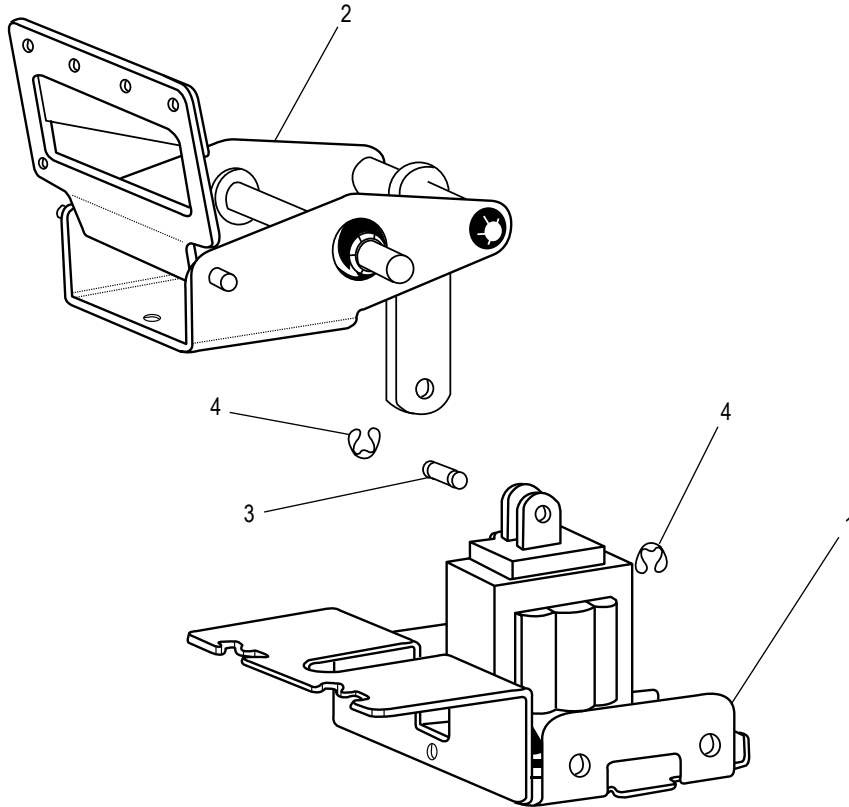

ULINE H-800, H-1037
BETTER PACK ELECTRONIC
555eS KRAFT TAPE DISPENSER

1-800-295-5510
uline.com

SOLENOID AND CUTTER

SOLENOID AND CUTTER PARTS LIST

#	DESCRIPTION	QTY.	ULINE PART NO.	MFG. PART NO.
1	Solenoid Shelf Assembly, 115 Volt	1	H-800-SELLA	E555-048-01
2	Cutter Yoke Assembly	1	H-800-YOKE	E555-049-01
3	Solenoid Clevis Pin	1	-----	E555-096-00
4	E-Ring, .187 Diameter Shaft	2	H-800-ST2337	ST-2337
	Solenoid and Cutter Assembly (Not Shown)	1	H-800-SOLENQ	E555-005-01
	Baffle Safety (Not Shown)	1	H-800-083-01	E555-083-01